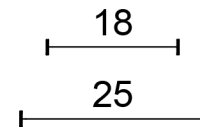

# LSQ25

wall mounted door stop  
stainless steel

<b>FORMANI<sup>®</sup></b>		Part number:	
Doc no.: 2501Z031 LSQ25 V02.dwg		<b>LSQ25</b>	Format:
Drawn by: Christian Brimbois	Creation date: 20-5-2016		<b>A3</b>
Formani FROM TWO TEASE ARCHITECTURAL HARDWARE <a href="http://www.twotease.com.au">www.twotease.com.au</a> <a href="mailto:info@twotease.com.au">info@twotease.com.au</a>			