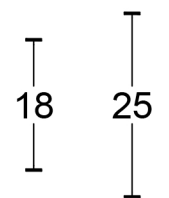

# LSQ25

wall mounted door stop  
stainless steel

<b>FORMANI<sup>®</sup></b>		Part number:	
Doc no.: 2501Z031 LSQ25 V02.dwg		<b>LSQ25</b>	Format:
Drawn by: Christian Brimbois	Creation date: 20-5-2016		<b>A3</b>
Formani FROM TWO TEASE ARCHITECTURAL HARDWARE <a href="http://www.twotease.com.au">www.twotease.com.au</a> <a href="mailto:info@twotease.com.au">info@twotease.com.au</a>			