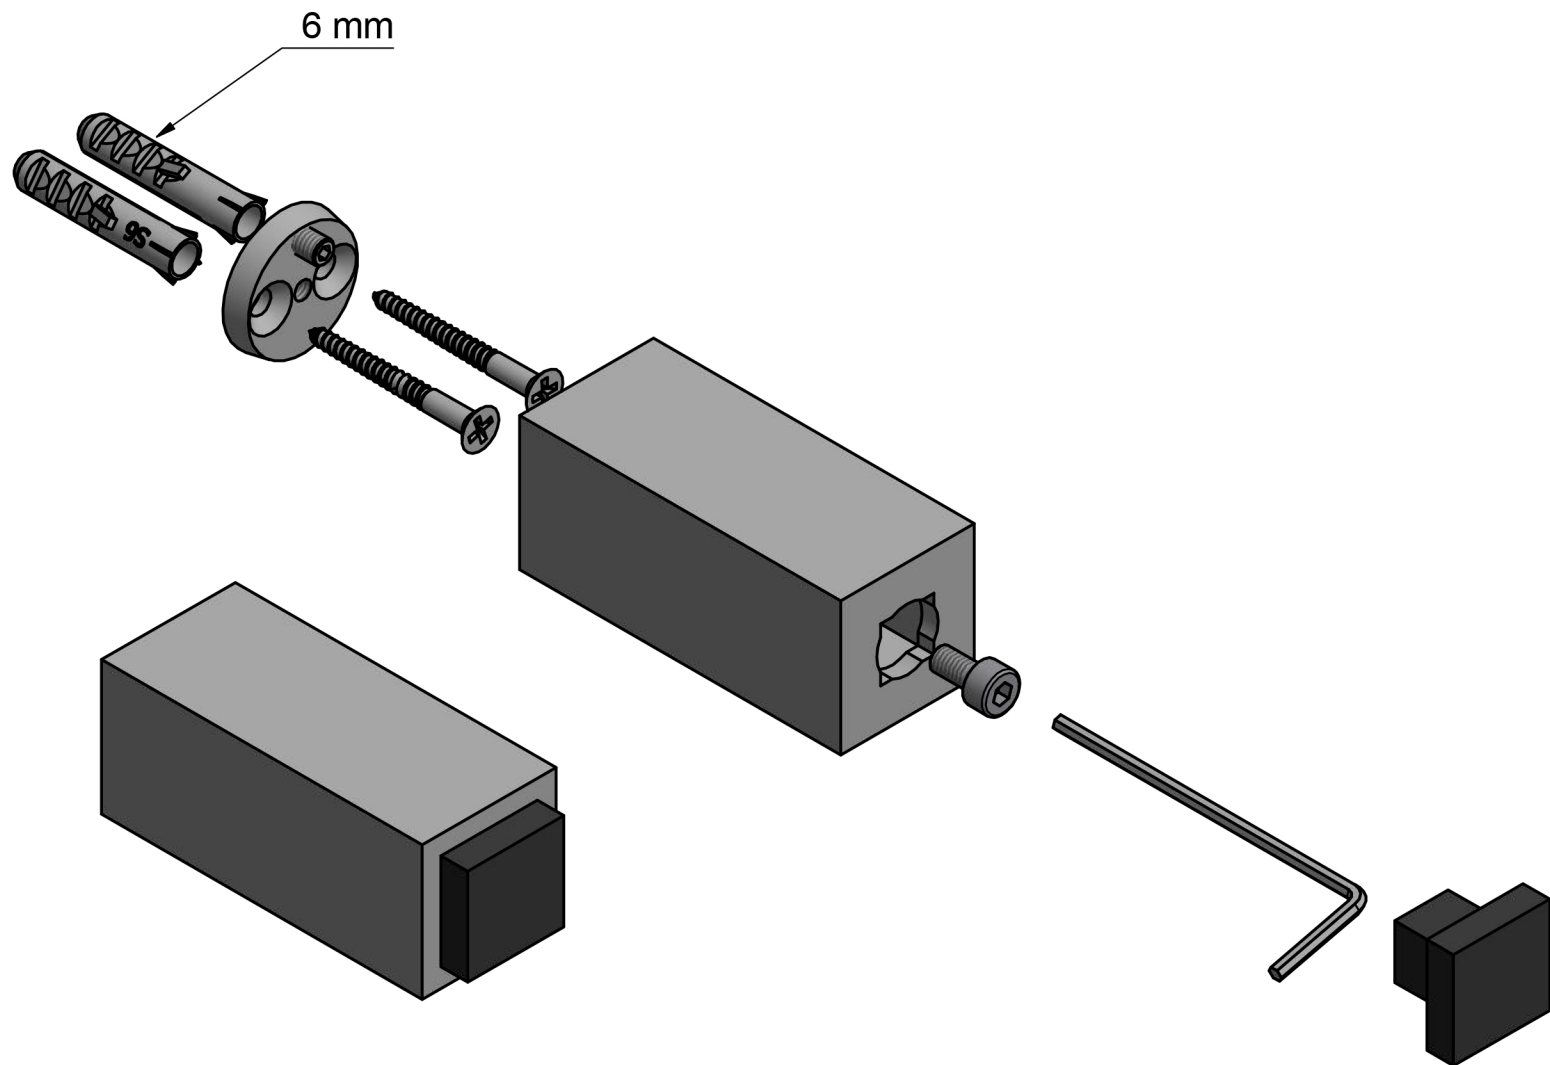

# LSQ25

wall mounted door stop  
stainless steel

<b>FORMANI<sup>®</sup></b>		Part number:	
Doc no.: 2501Z031 LSQ25 V02.dwg		<b>LSQ25</b>	Format:
Drawn by: Christian Brimbois	Creation date: 20-5-2016		<b>A3</b>
Formani FROM TWO TEASE ARCHITECTURAL HARDWARE <a href="http://www.twotease.com.au">www.twotease.com.au</a> <a href="mailto:info@twotease.com.au">info@twotease.com.au</a>			