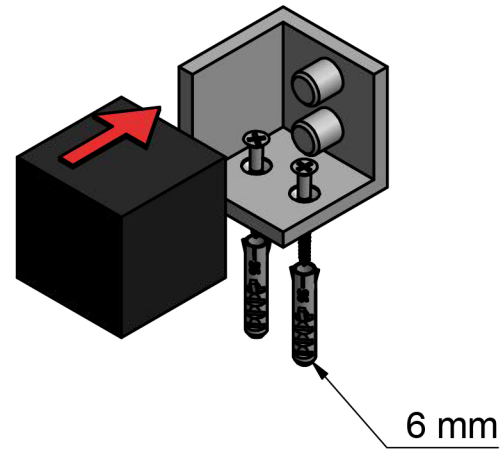

# LSQ46

wall/floor-mounted door stop  
stainless steel

<b>FORMANI®</b>		Part number:	
		Description: <b>LSQ46</b>	
Doc no.: 2501Z030 LSQ46 V02.dwg	Creation date: 10-11-2014		Format: <b>A3</b>
Drawn by: Christian Brimbois	Formani FROM TWO TEASE ARCHITECTURAL HARDWARE <a href="http://www.twotease.com.au">www.twotease.com.au</a> <a href="mailto:info@twotease.com.au">info@twotease.com.au</a>		