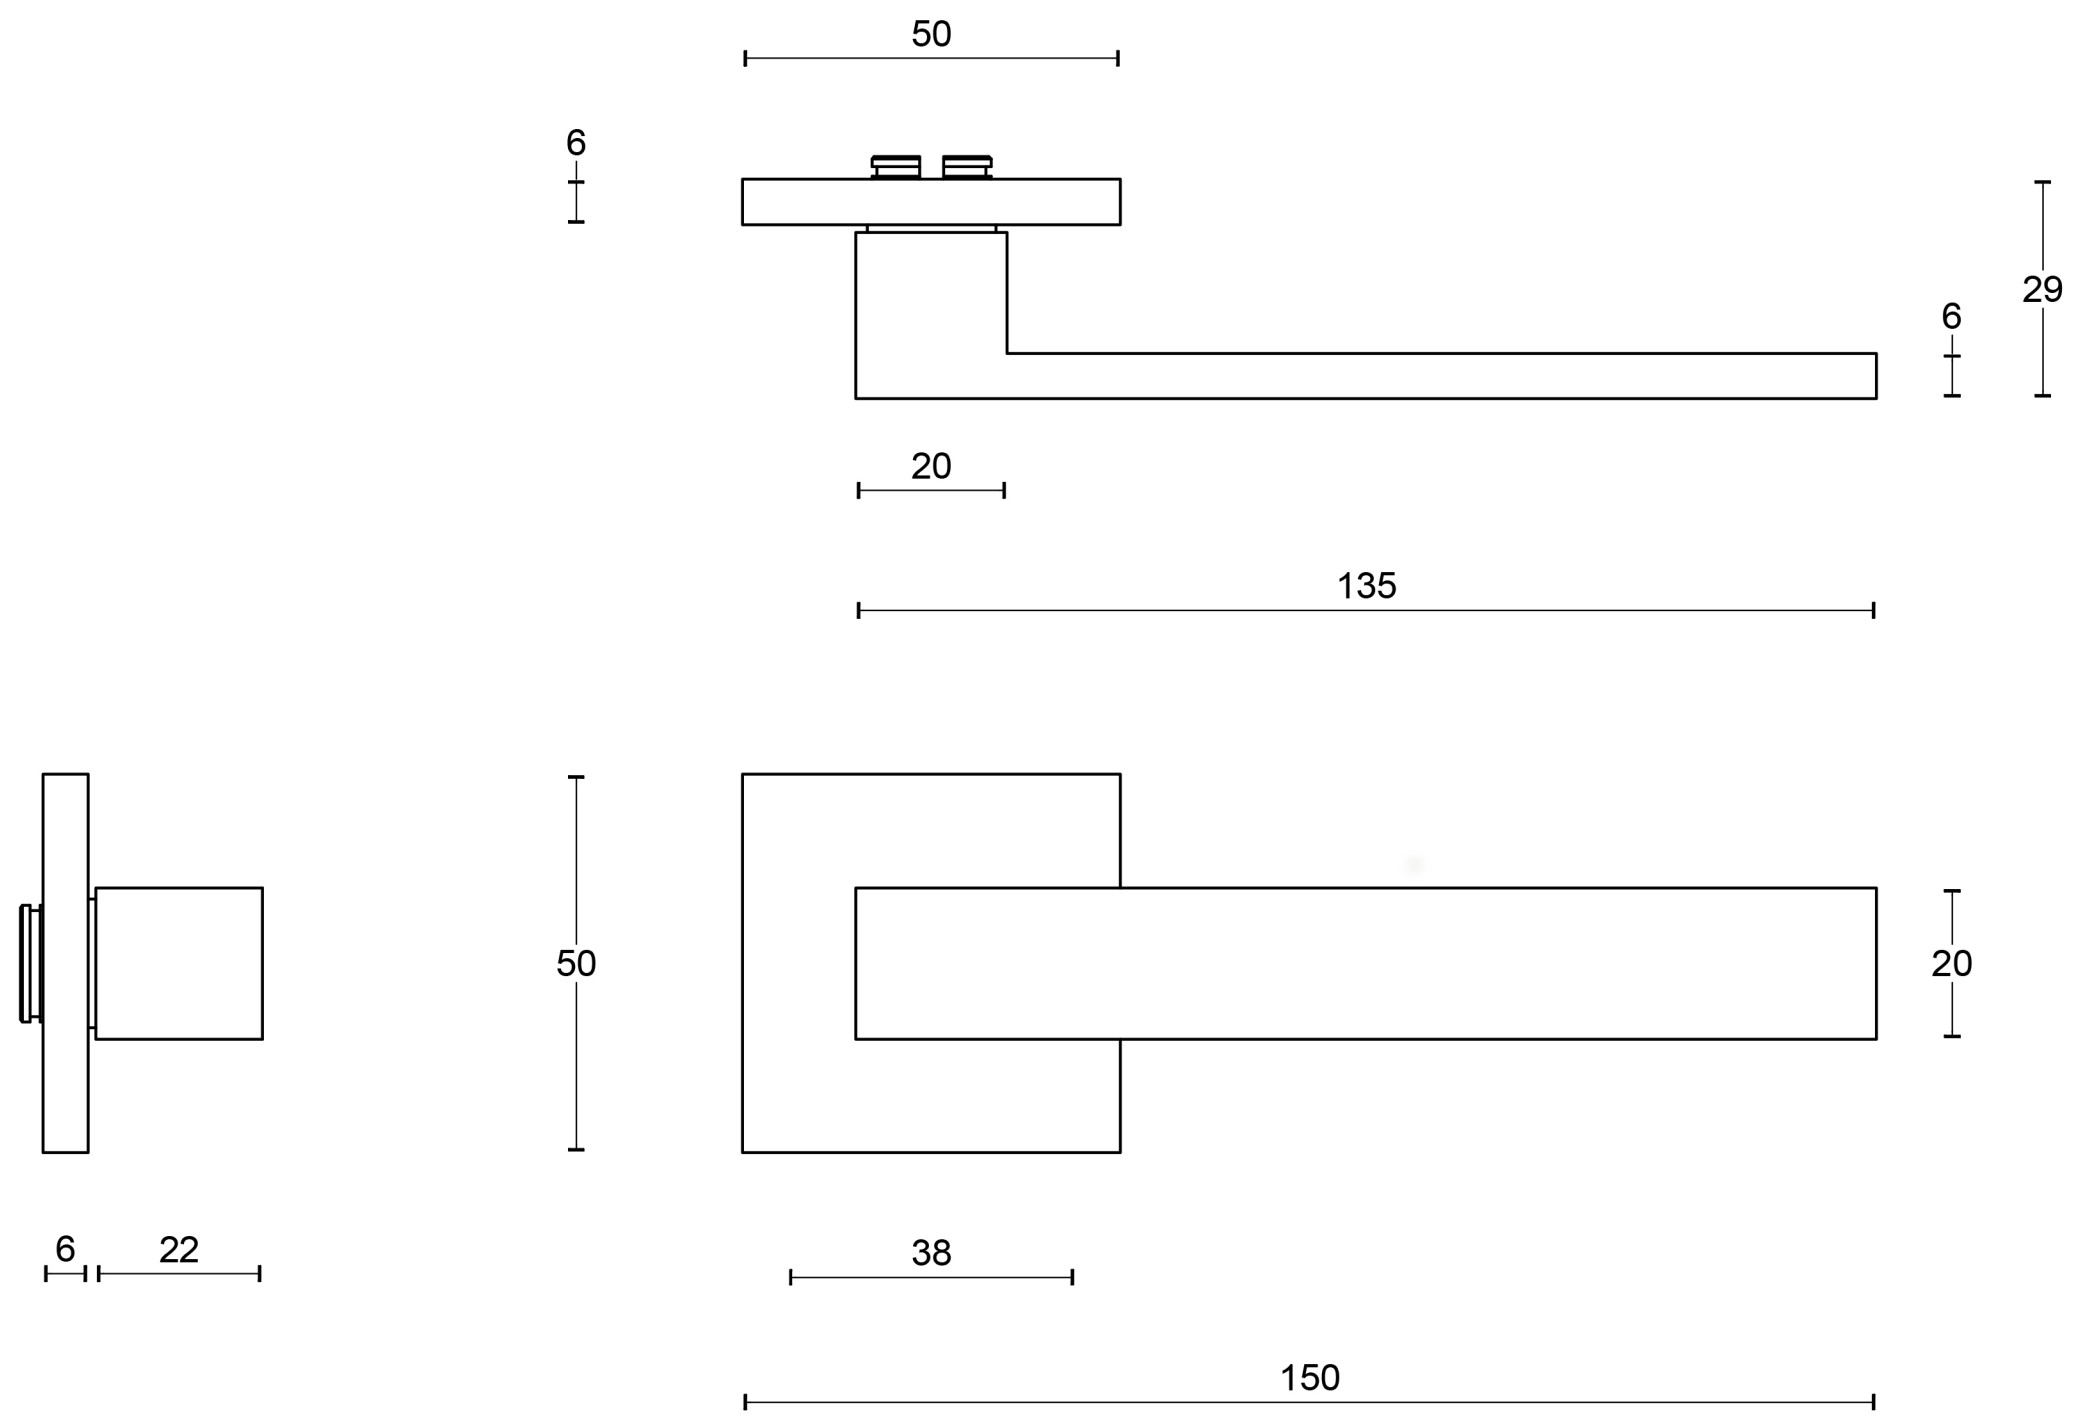

All information on the drawing is the property of Formani Holland B.V. and may not be copied, in any way whatsoever without obtaining the permission in writing from Formani Holland B.V.

LSQIICB
unsprung lever handle on rose
stainless steel

FORMANI[®]		Part number:	
		Description: LSQIICB	
Doc no.: 2501D002 CB LSQIICB V02.dwg	Creation date: 12-11-2013		Format: A3
Drawn by: Christian	Formani FROM TWO TEASE ARCHITECTURAL HARDWARE www.twotease.com.au info@twotease.com.au		