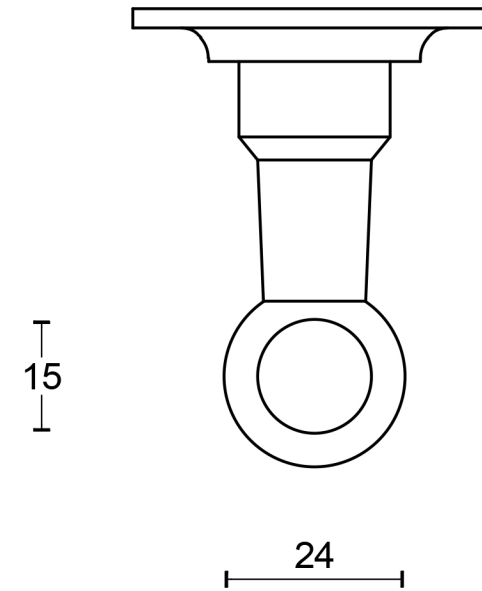

All information on the drawing is the property of Formani Holland B.V. and may not be copied, in any way whatsoever without obtaining the permission in writing from Formani Holland B.V.

**FVT100V/48**

solid knob fixed on rose  
stainless steel

<b>FORMANI<sup>®</sup></b>		Part number:	
		FVT100V/48	
Doc no.:	1504P005 FVT100V-48 V01.dwg	Description:	FVT100V/48
Drawn by:	Christian Brimbois	Creation date:	31-8-2017
		Format:	
		A3	
Formani FROM TWO TEASE ARCHITECTURAL HARDWARE <a href="http://www.twotease.com.au">www.twotease.com.au</a> <a href="mailto:info@twotease.com.au">info@twotease.com.au</a>			