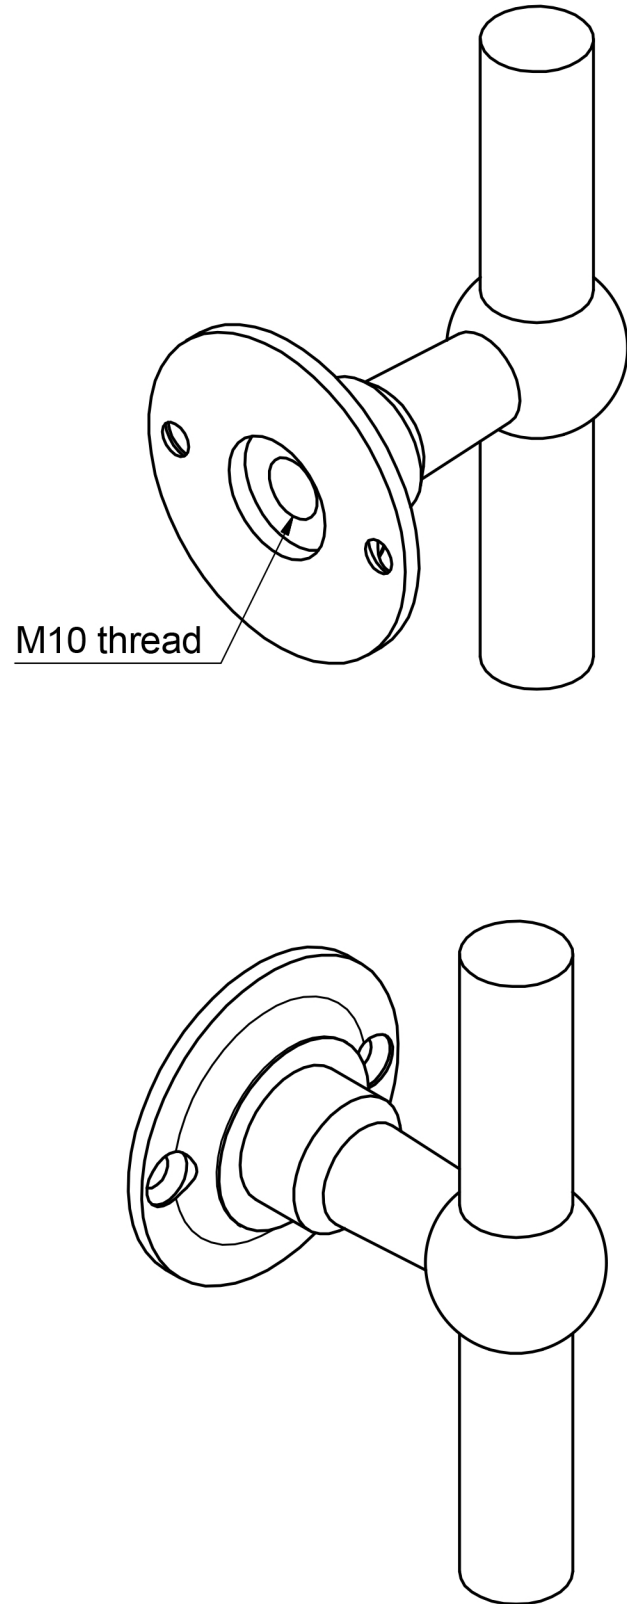

All information on the drawing is the property of Formani Holland B.V. and may not be copied, in any way whatsoever without obtaining the permission in writing from Formani Holland B.V.

**FVT100V/48**

solid knob fixed on rose  
stainless steel

<b>FORMANI<sup>®</sup></b>		Part number:	
		FVT100V/48	
Doc no.:	1504P005 FVT100V-48 V01.dwg	Description:	FVT100V/48
Drawn by:	Christian Brimbois	Creation date:	31-8-2017
		Format:	
		A3	
Formani FROM TWO TEASE ARCHITECTURAL HARDWARE <a href="http://www.twotease.com.au">www.twotease.com.au</a> <a href="mailto:info@twotease.com.au">info@twotease.com.au</a>			