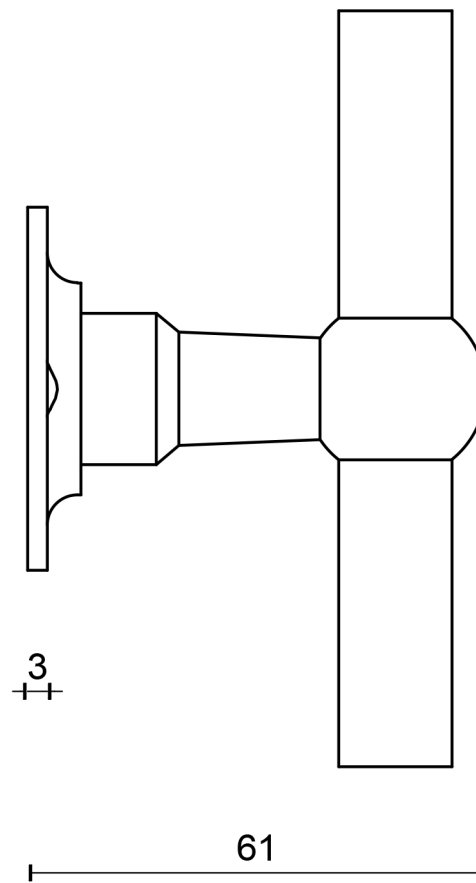

All information on the drawing is the property of Formani Holland B.V. and may not be copied, in any way whatsoever without obtaining the permission in writing from Formani Holland B.V.

**FVT100V/48**

solid knob fixed on rose  
stainless steel

<b>FORMANI<sup>®</sup></b>		Part number:	
		FVT100V/48	
Doc no.:	1504P005 FVT100V-48 V01.dwg	Description:	FVT100V/48
Drawn by:	Christian Brimbois	Creation date:	31-8-2017
		Format:	
		A3	
Formani FROM TWO TEASE ARCHITECTURAL HARDWARE <a href="http://www.twotease.com.au">www.twotease.com.au</a> <a href="mailto:info@twotease.com.au">info@twotease.com.au</a>			