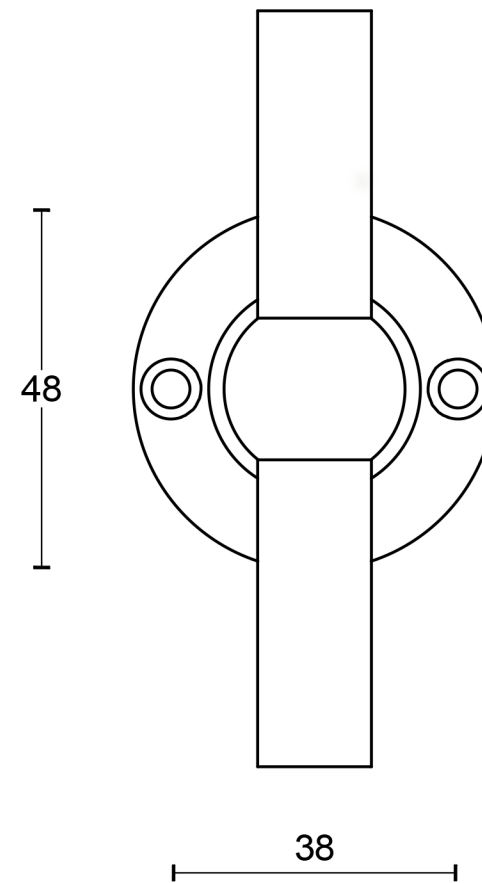

All information on the drawing is the property of Formani Holland B.V. and may not be copied, in any way whatsoever without obtaining the permission in writing from Formani Holland B.V.

**FVT100V/48**

solid knob fixed on rose  
stainless steel

<b>FORMANI<sup>®</sup></b>		Part number:	
		FVT100V/48	
Doc no.:	1504P005 FVT100V-48 V01.dwg	Description:	FVT100V/48
Drawn by:	Christian Brimbois	Creation date:	31-8-2017
		Format:	
		A3	
Formani FROM TWO TEASE ARCHITECTURAL HARDWARE <a href="http://www.twotease.com.au">www.twotease.com.au</a> <a href="mailto:info@twotease.com.au">info@twotease.com.au</a>			