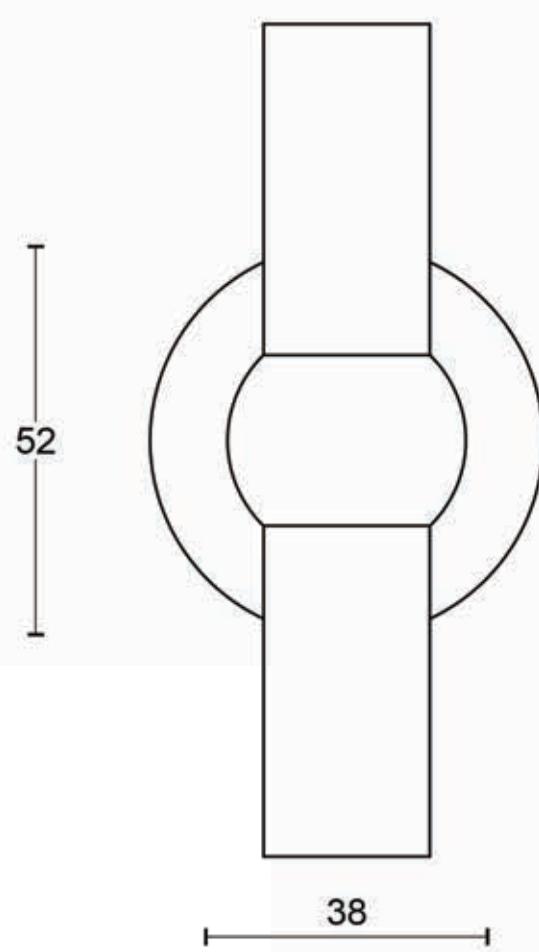

All information on the drawing is the property of Formani Holland B.V. and may not be copied, in any way whatsoever without obtaining the permission in writing from Formani Holland B.V.

FV22V

solid front door knob
fixed on rose
stainless steel

FORMANI®		Part number:	
		Description: FV22V	
Doc no.:	1502K050 FV22V V02.dwg	Format:	A3
Drawn by:	Christian Brimbois	Creation date:	23-8-2017
Formani FROM TWO TEASE ARCHITECTURAL HARDWARE www.twotease.com.au info@twotease.com.au			