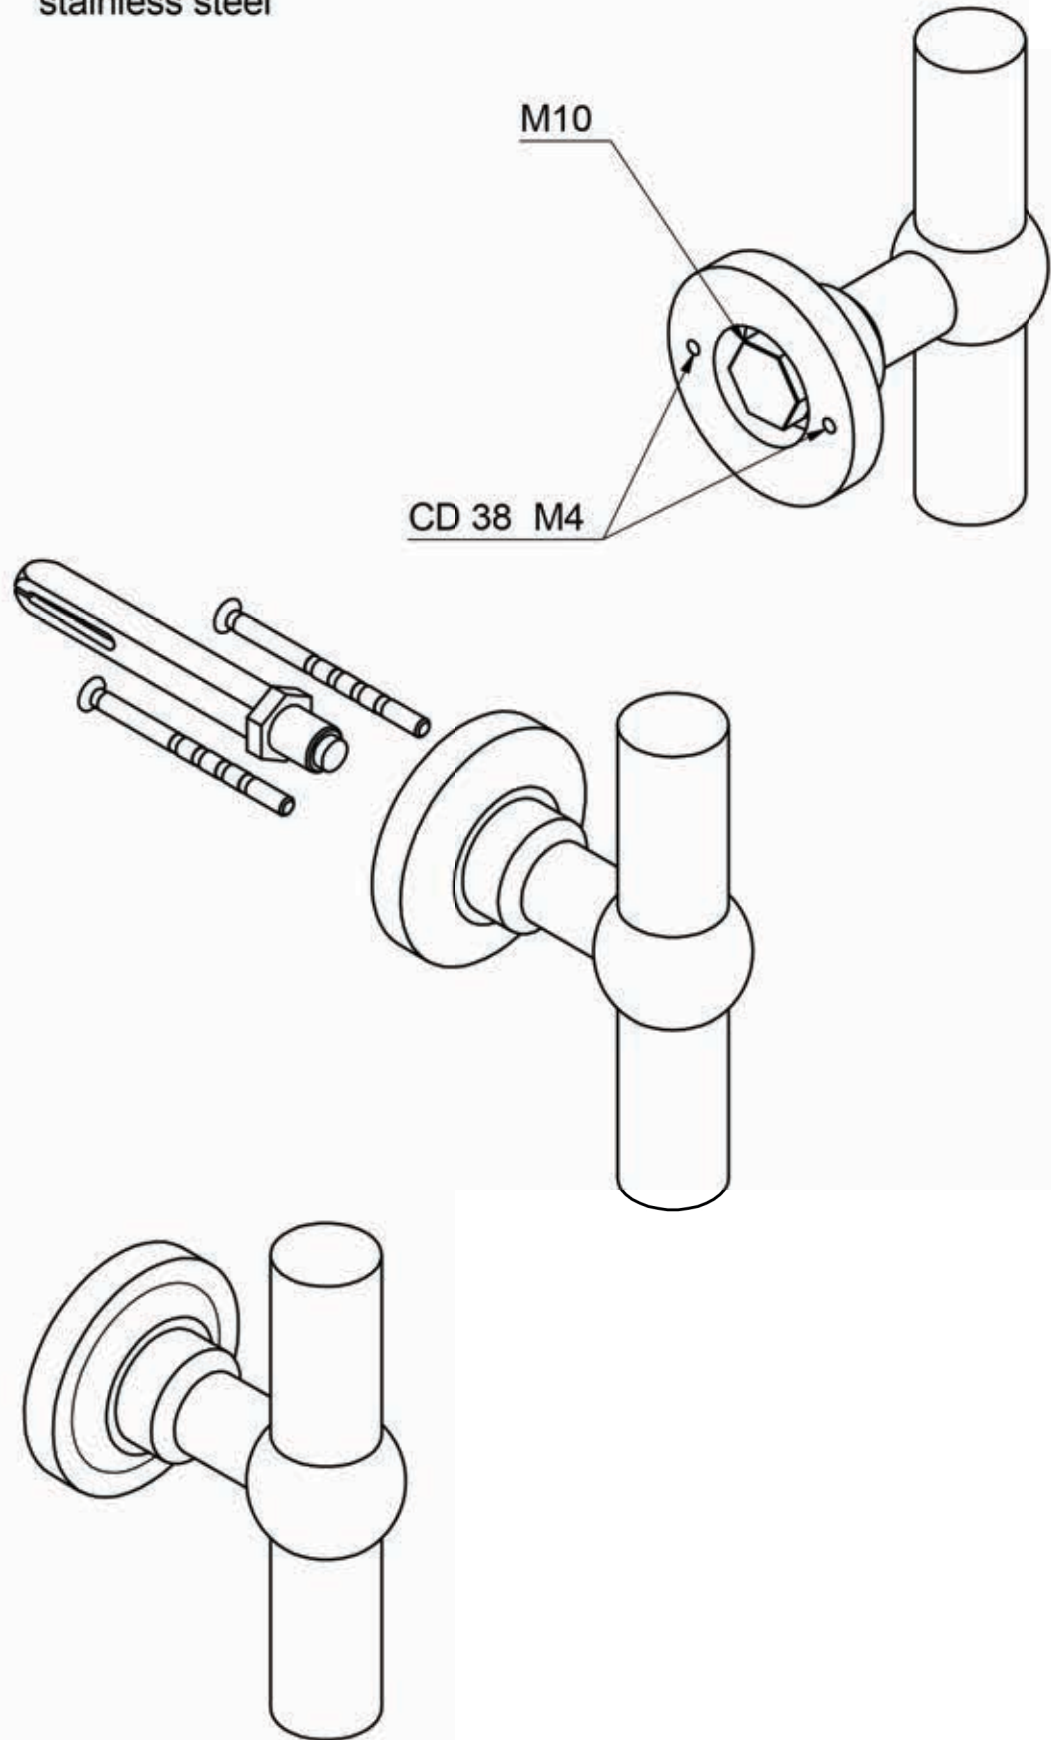

All information on the drawing is the property of Formani Holland B.V. and may not be copied, in any way whatsoever without obtaining the permission in writing from Formani Holland B.V.

FV22V

solid front door knob
fixed on rose
stainless steel

FORMANI®		Part number:	
		Description: FV22V	
Doc no.:	1502K050 FV22V V02.dwg	Format:	A3
Drawn by:	Christian Brimbois	Creation date:	23-8-2017
Formani FROM TWO TEASE ARCHITECTURAL HARDWARE www.twotease.com.au info@twotease.com.au			