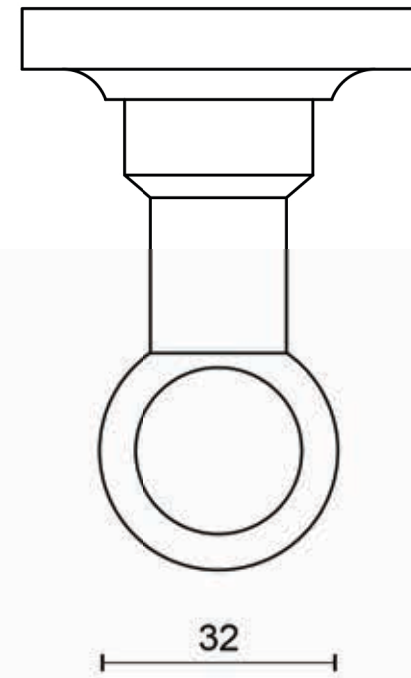

All information on the drawing is the property of Formani Holland B.V. and may not be copied, in any way whatsoever without obtaining the permission in writing from Formani Holland B.V.

FV22V

solid front door knob
fixed on rose
stainless steel

FORMANI®		Part number:	
		Description: FV22V	
Doc no.:	1502K050 FV22V V02.dwg	Format:	A3
Drawn by:	Christian Brimbois	Creation date:	23-8-2017
Formani FROM TWO TEASE ARCHITECTURAL HARDWARE www.twotease.com.au info@twotease.com.au			