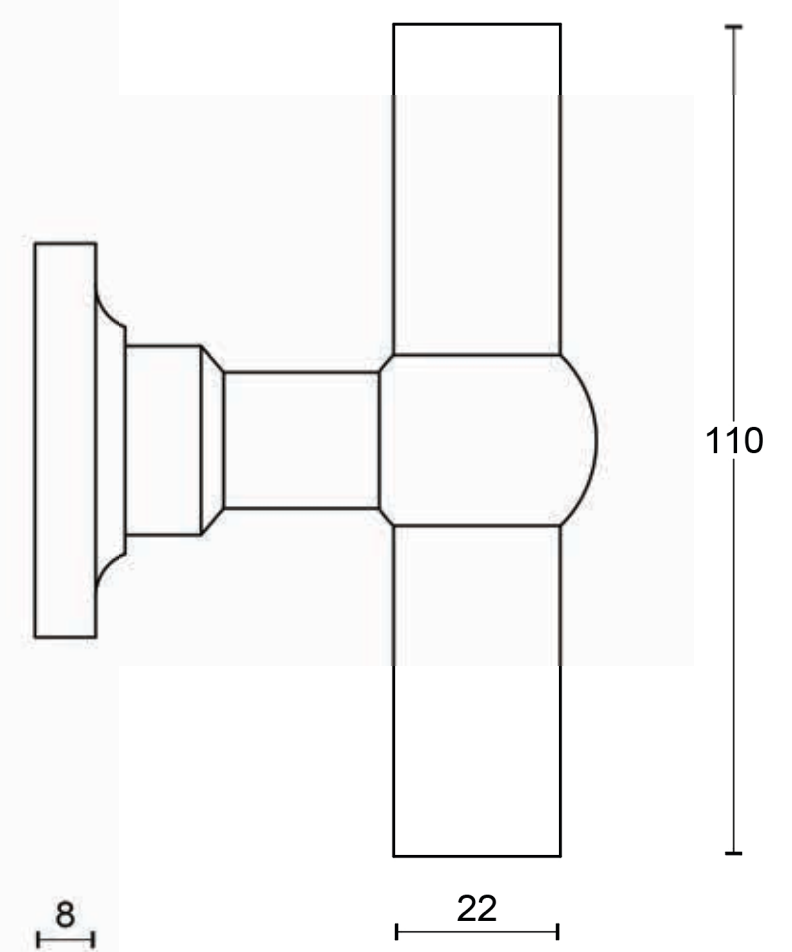

All information on the drawing is the property of Formani Holland B.V. and may not be copied, in any way whatsoever without obtaining the permission in writing from Formani Holland B.V.

FV22V

solid front door knob
fixed on rose
stainless steel

FORMANI®		Part number:	
		Description: FV22V	
Doc no.:	1502K050 FV22V V02.dwg	Format:	A3
Drawn by:	Christian Brimbois	Creation date:	23-8-2017
Formani FROM TWO TEASE ARCHITECTURAL HARDWARE www.twotease.com.au info@twotease.com.au			