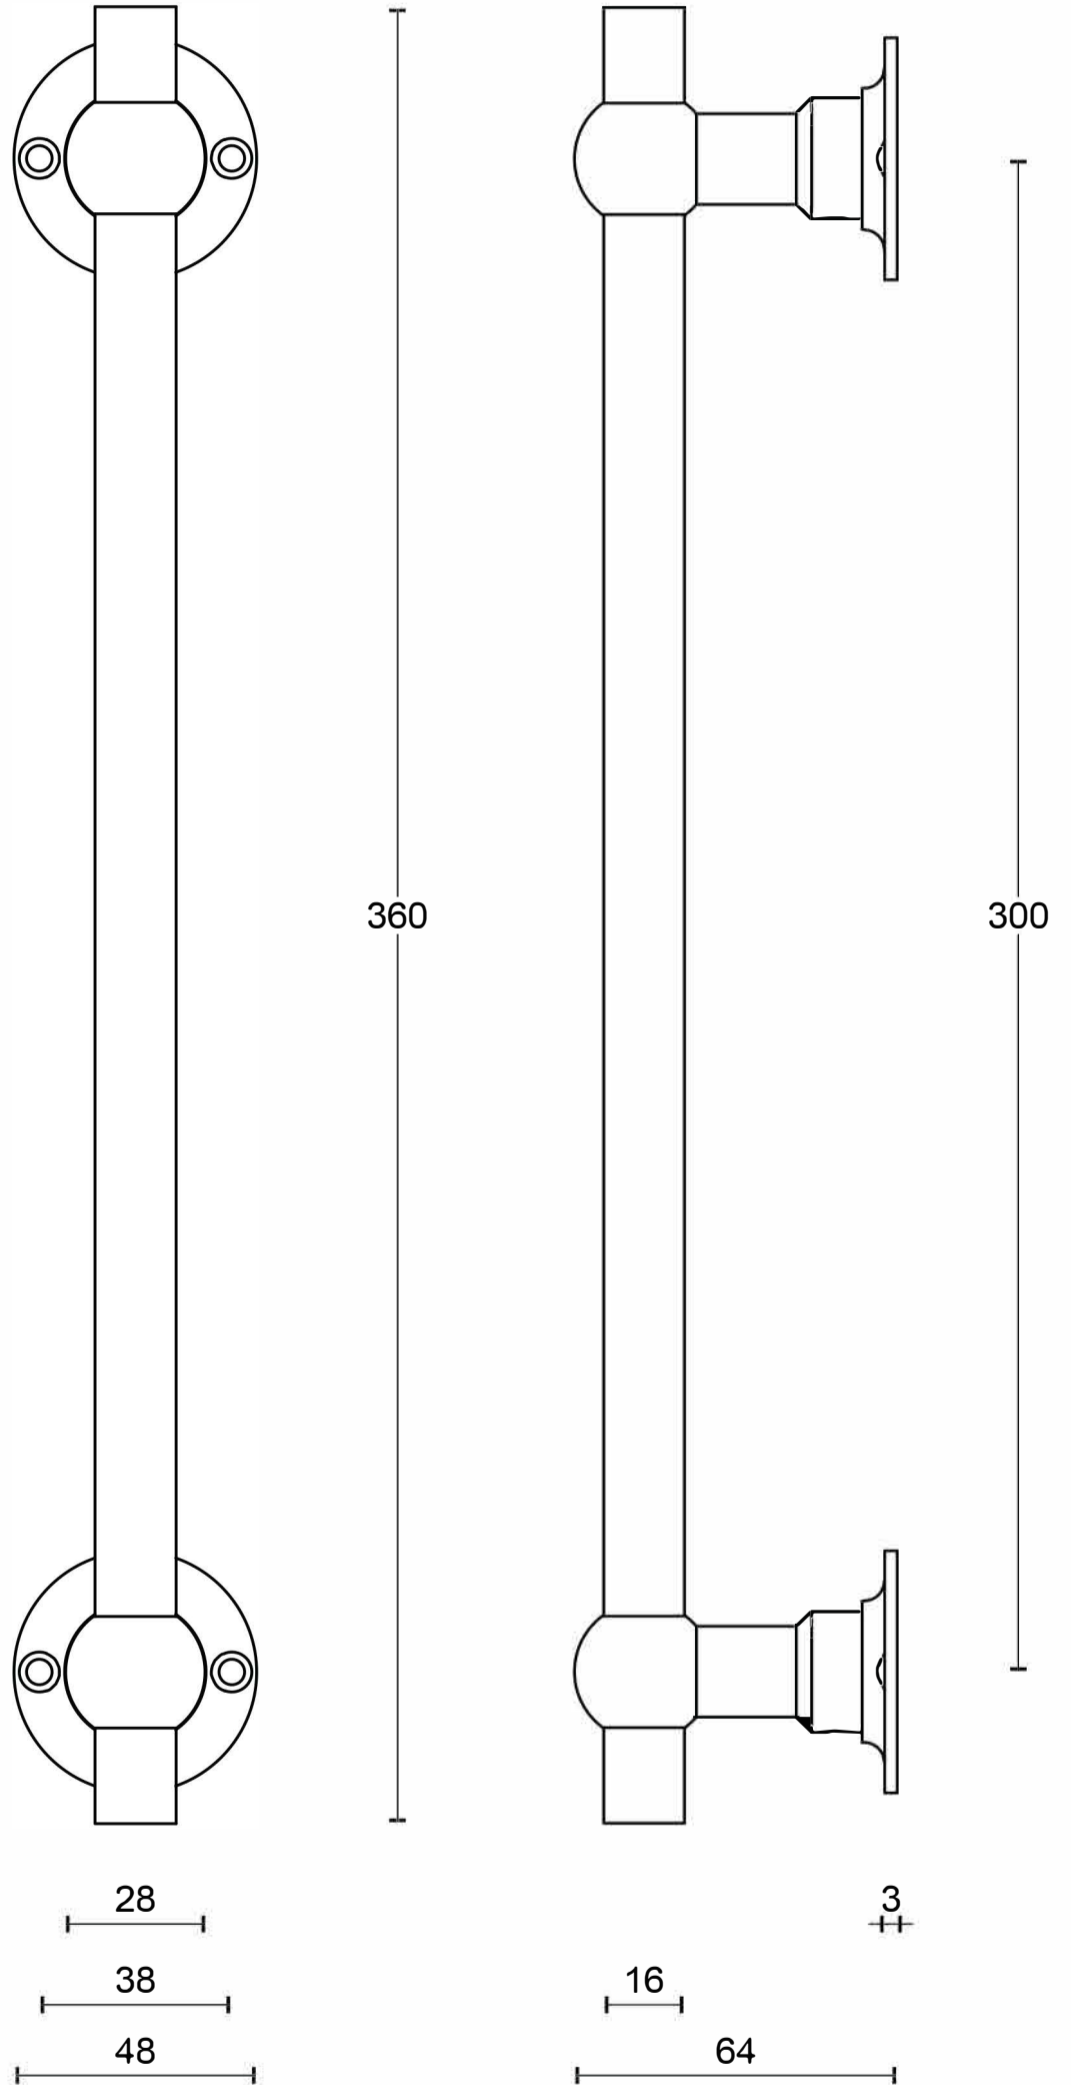

pull handle  
stainless steel

<b>FORMANI<sup>®</sup></b>		Part number:	
		Description:	
Doc no.: 1501G080 FV360 NP V02.dwg		<b>FV360 NP - PS</b>	Format:
Drawn by: Christian Brimbois	Creation date: 30-8-2017		<b>A3</b>
Formani FROM TWO TEASE ARCHITECTURAL HARDWARE <a href="http://www.twotease.com.au">www.twotease.com.au</a> <a href="mailto:info@twotease.com.au">info@twotease.com.au</a>			