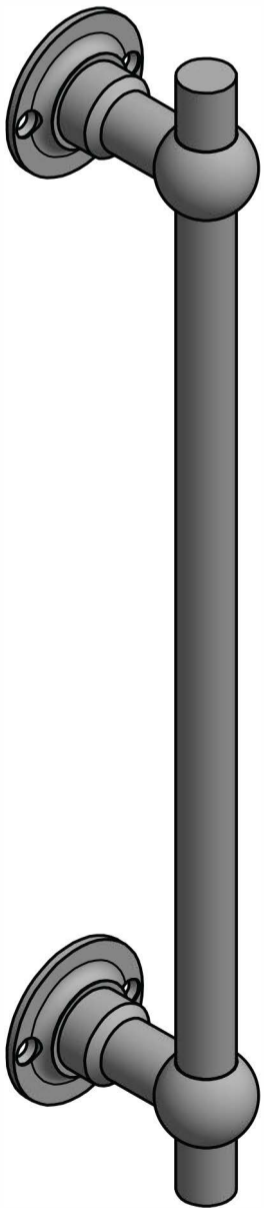

All information on the drawing is the property of Formani Holland B.V. and may not be copied, in any way whatsoever without obtaining the permission in writing from Formani Holland B.V

**FV360 NP - PS**

pull handle  
stainless steel

<b>FORMANI<sup>®</sup></b>		Part number:	
		Description:	
Doc no.: 1501G080 FV360 NP V02.dwg		<b>FV360 NP - PS</b>	Format:
Drawn by: Christian Brimbois	Creation date: 30-8-2017		<b>A3</b>
Formani FROM TWO TEASE ARCHITECTURAL HARDWARE <a href="http://www.twotease.com.au">www.twotease.com.au</a> <a href="mailto:info@twotease.com.au">info@twotease.com.au</a>			