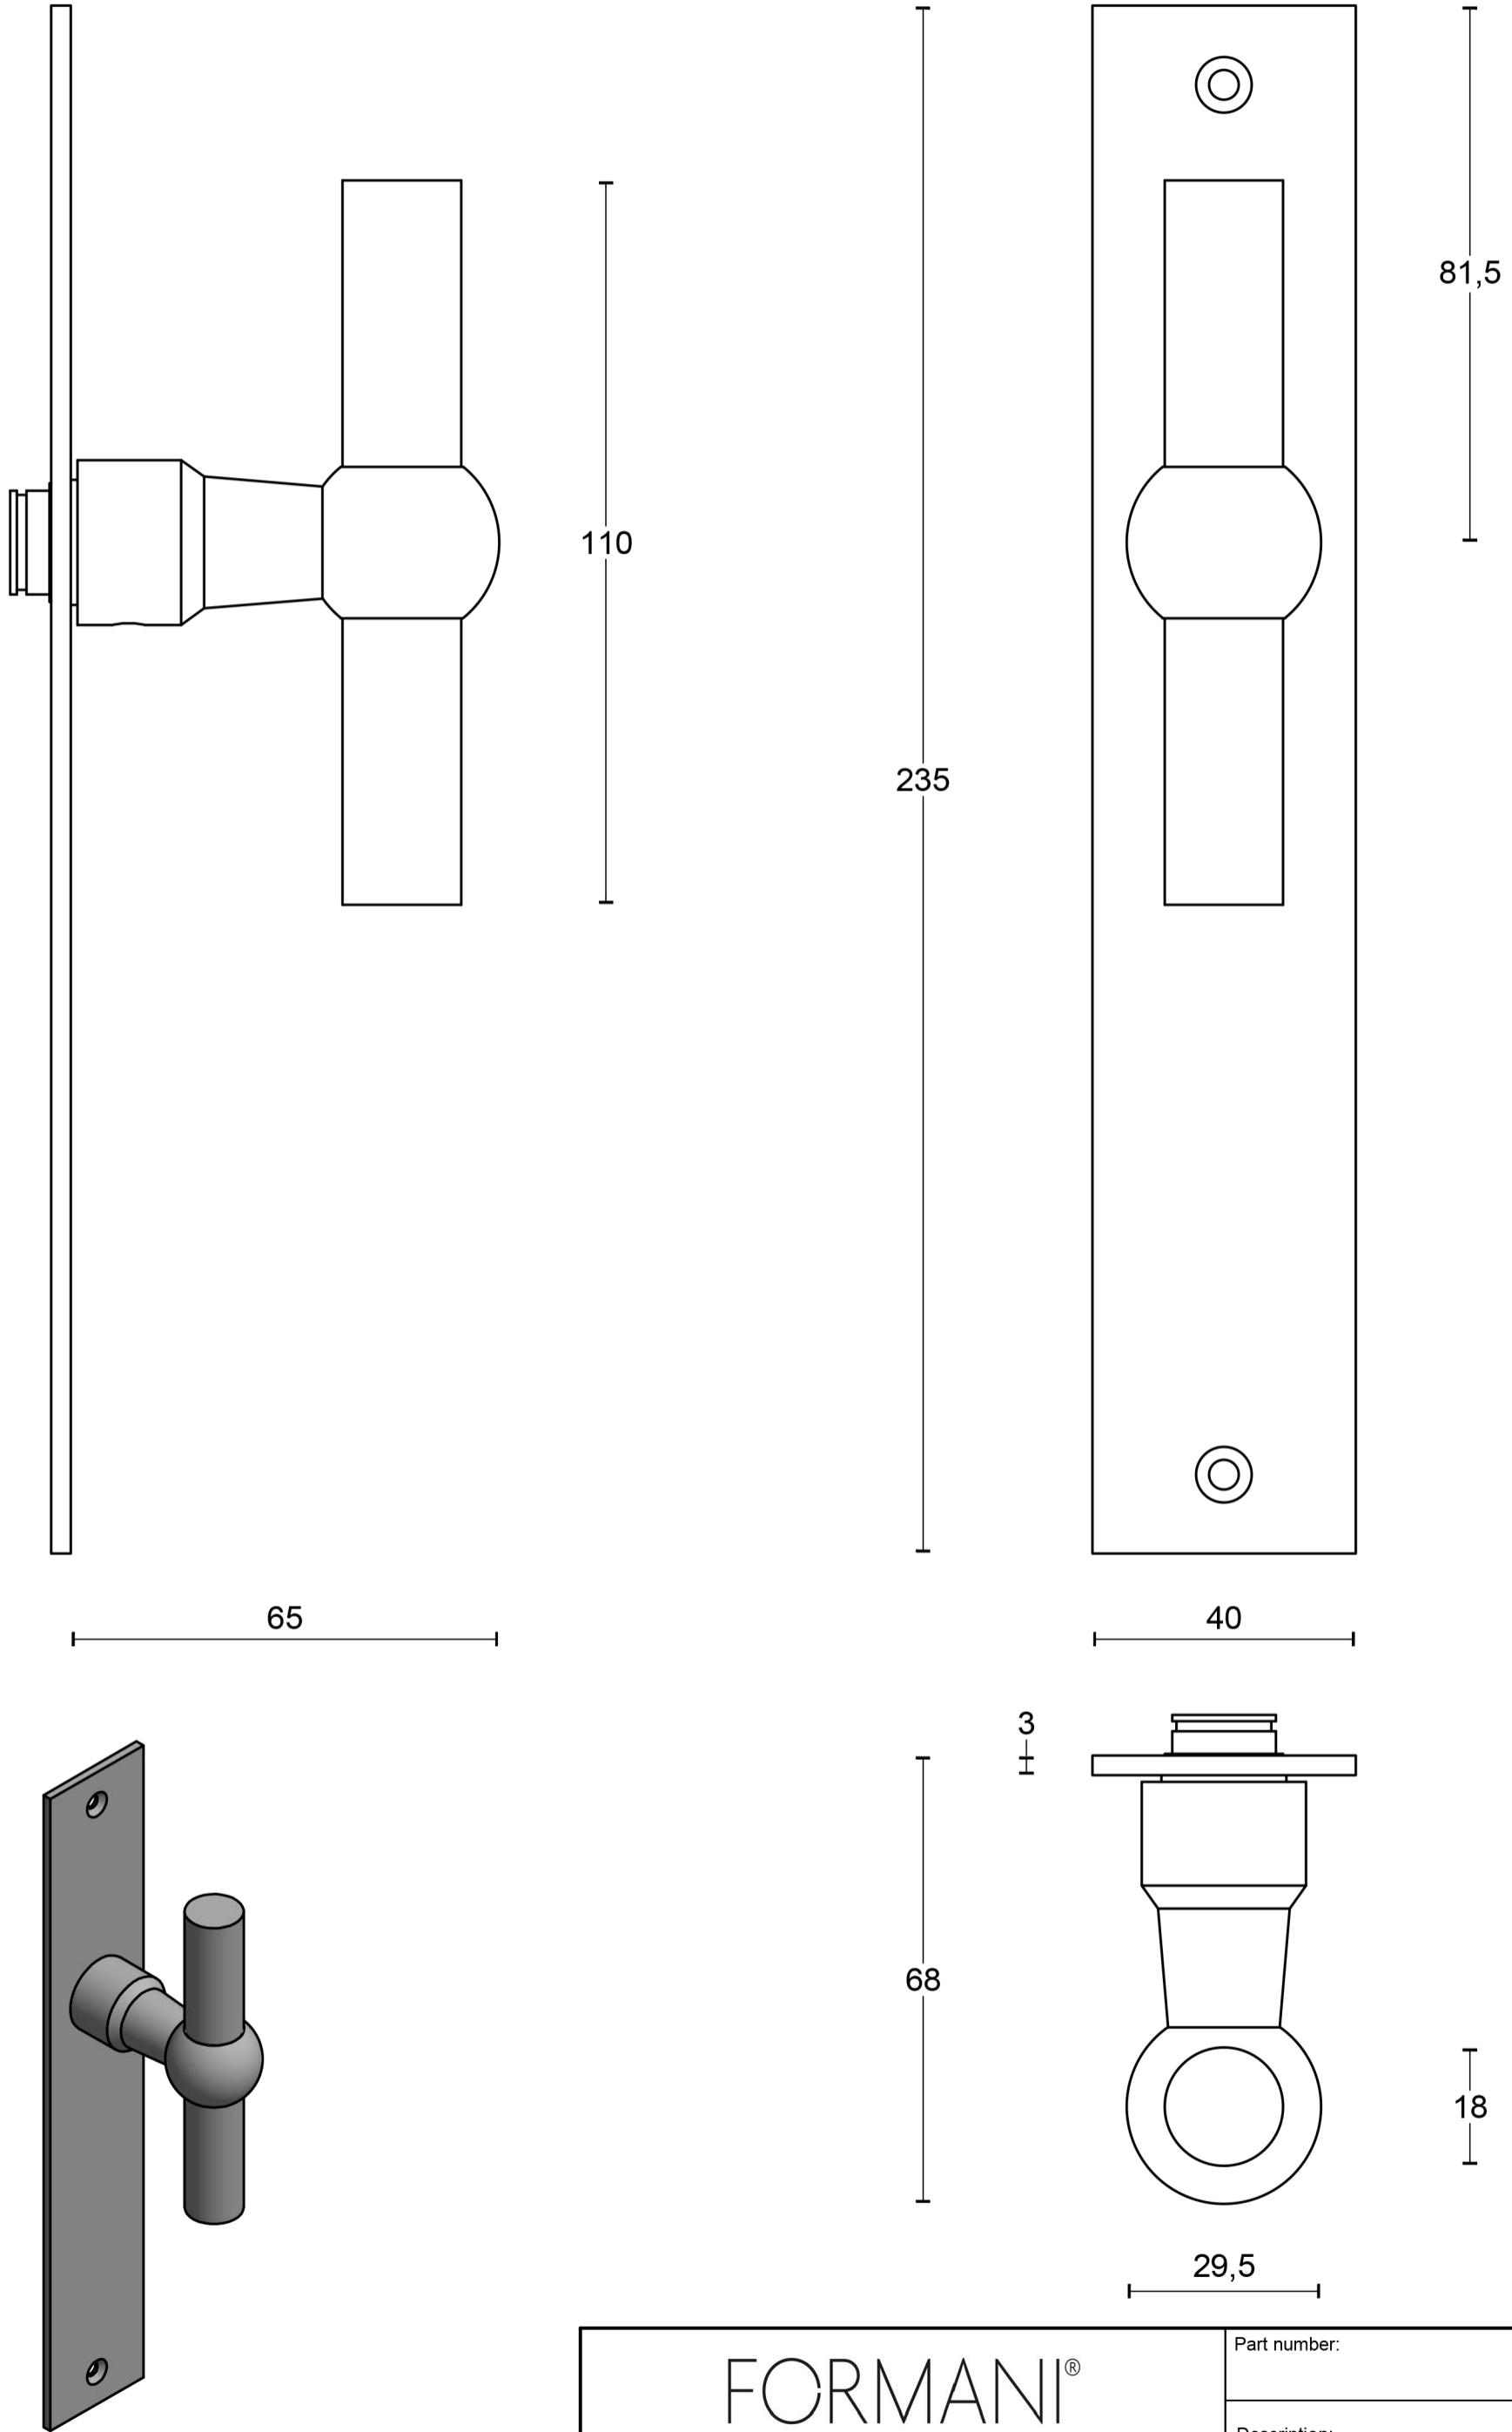

All information on the drawing is the property of Formani Holland B.V. and may not be copied, in any way whatsoever without obtaining the permission in writing from Formani Holland B.V.

<h1>FORMANI®</h1>		Part number:	
		Description:	
Doc no.: 1501D088 FVT125P236SFC V01.dwg		<h2>FVT125P236SFC</h2>	Format:
Drawn by: Christian Brimbois	Creation date: 25-8-2017		<h3>A3</h3>
Formani FROM TWO TEASE ARCHITECTURAL HARDWARE <a href="http://www.twotease.com.au">www.twotease.com.au</a> <a href="mailto:info@twotease.com.au">info@twotease.com.au</a>			