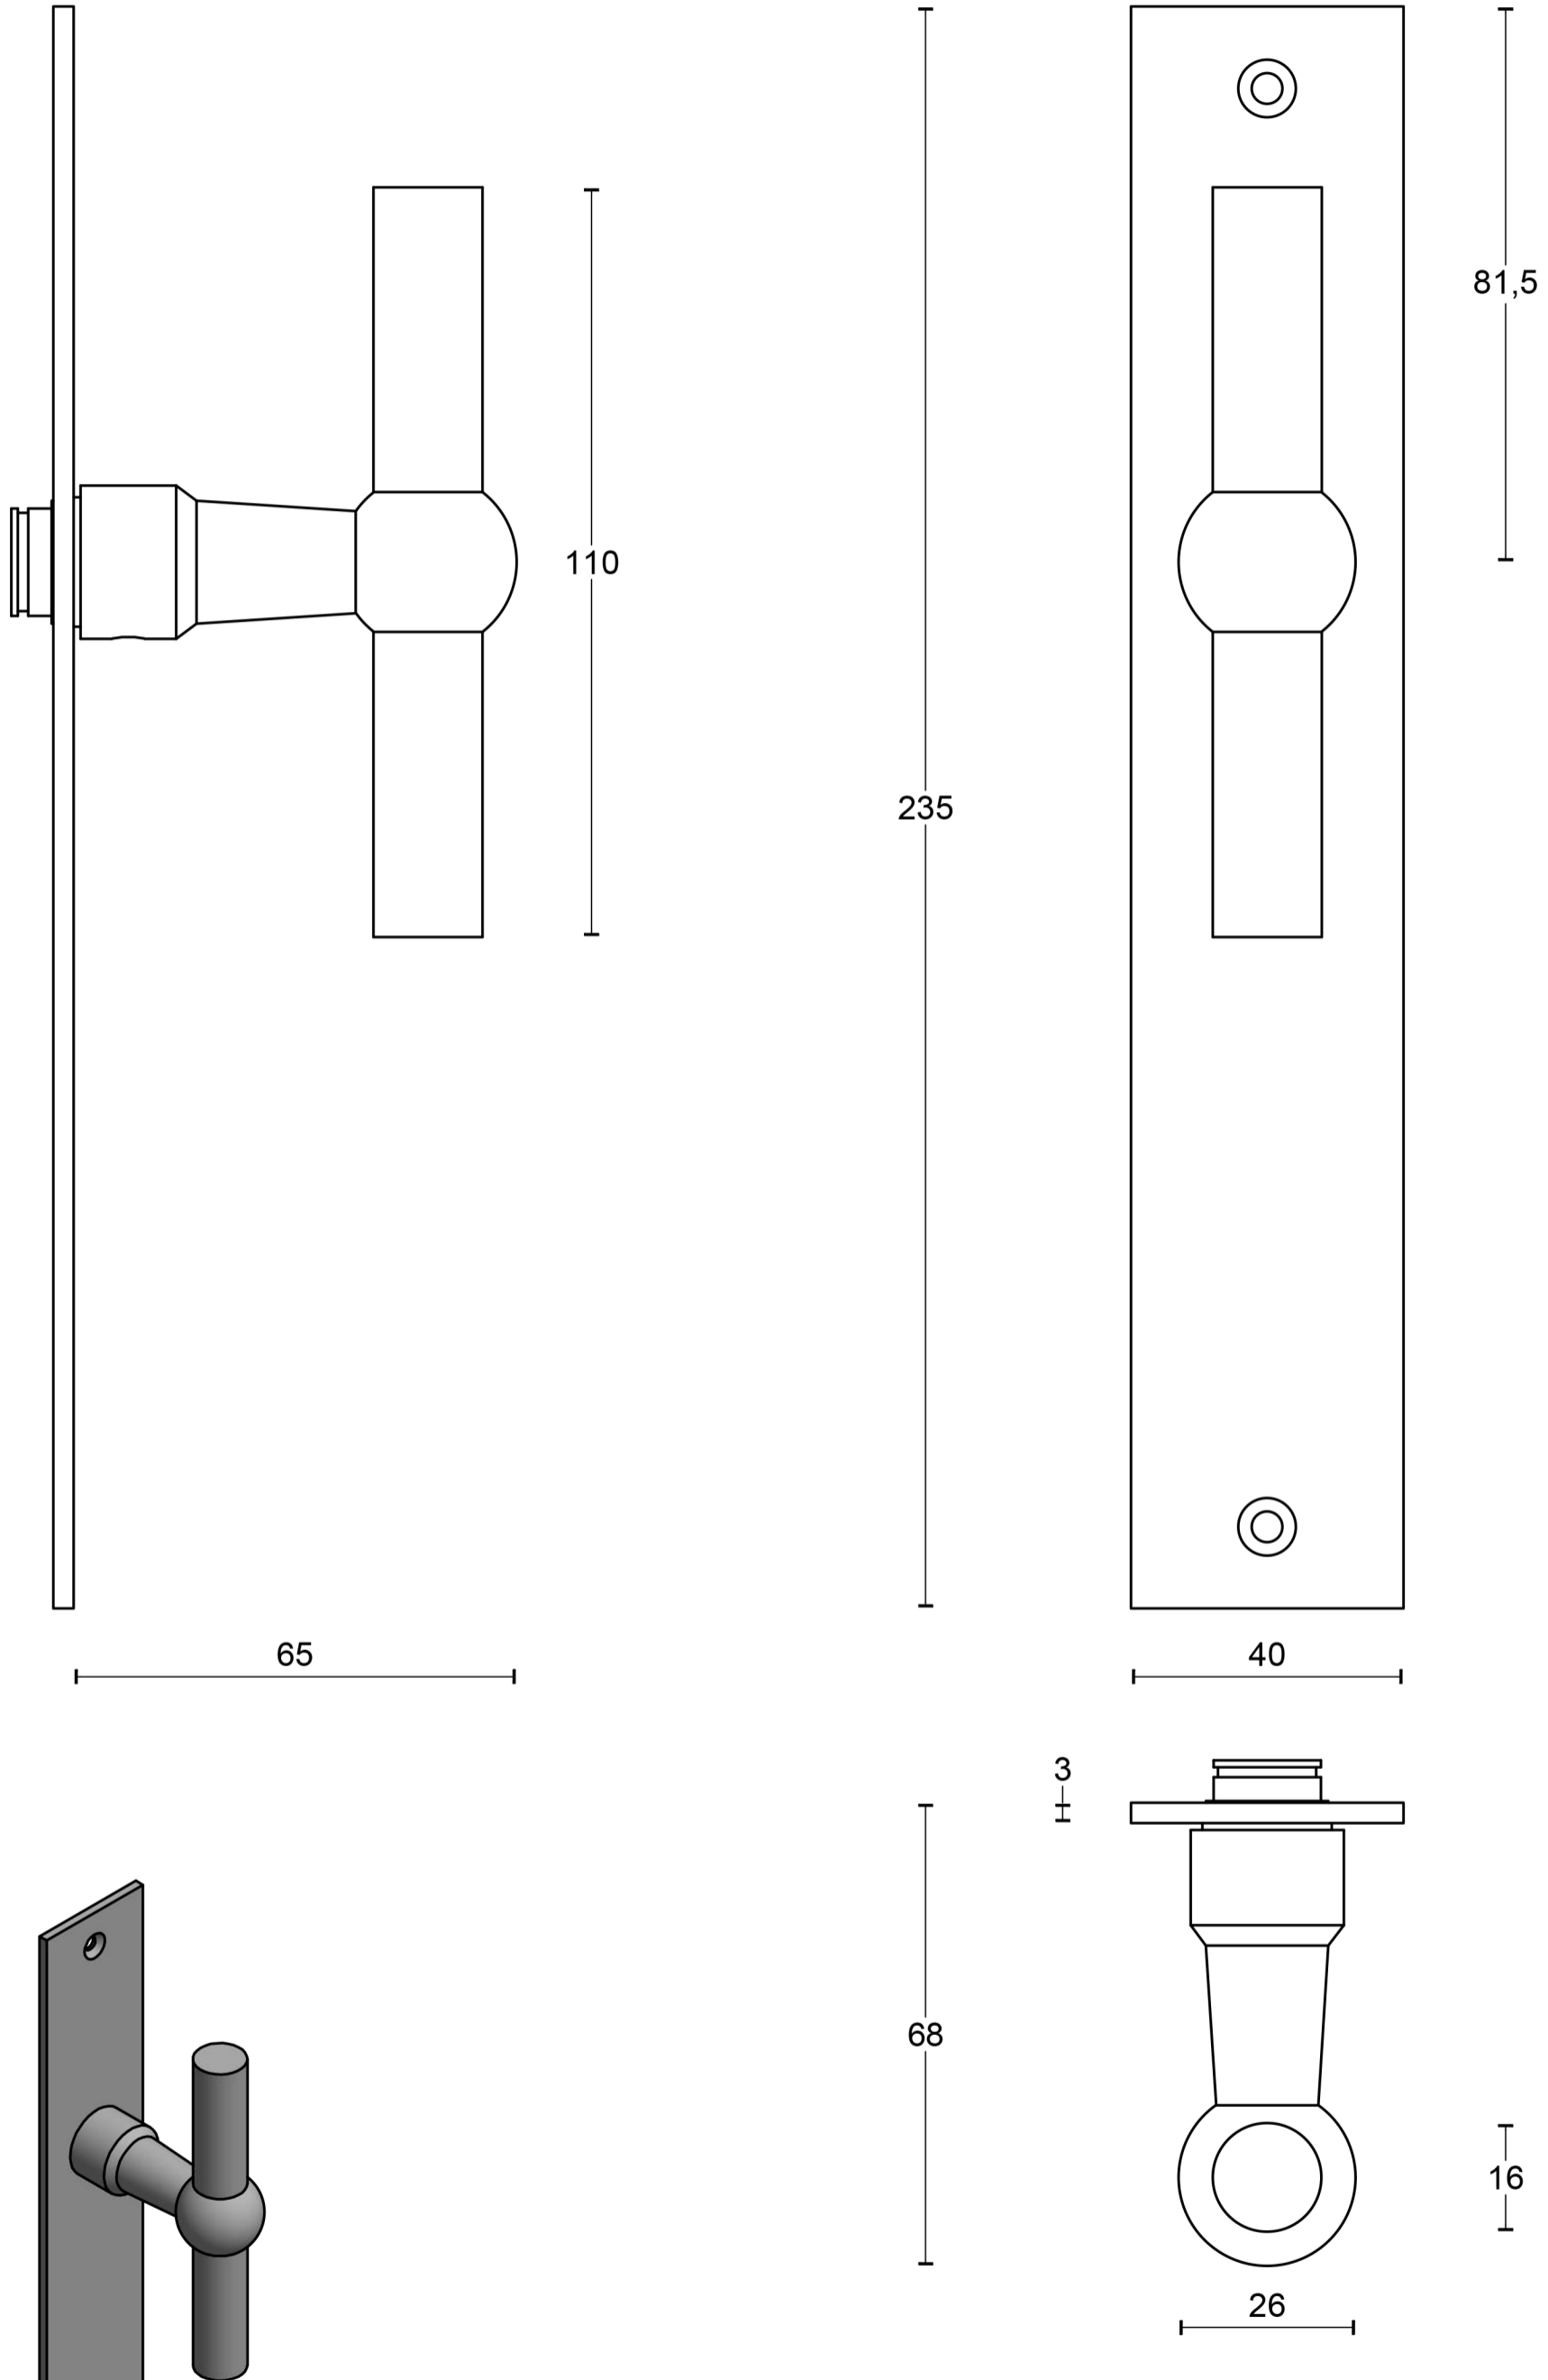

All information on the drawing is the property of Formani Holland B.V. and may not be copied, in any way whatsoever without obtaining the permission in writing from Formani Holland B.V.

<h1>FORMANI®</h1>		Part number:	
		<h2>FVT110P236SFC</h2>	
Doc no.: 1501D082 FVT110P236SFC V01.dwg		Description:	Format:
Drawn by: Christian Brimbois		Creation date: 25-8-2017	<h2>A3</h2>
Formani FROM TWO TEASE ARCHITECTURAL HARDWARE www.twotease.com.au info@twotease.com.au			