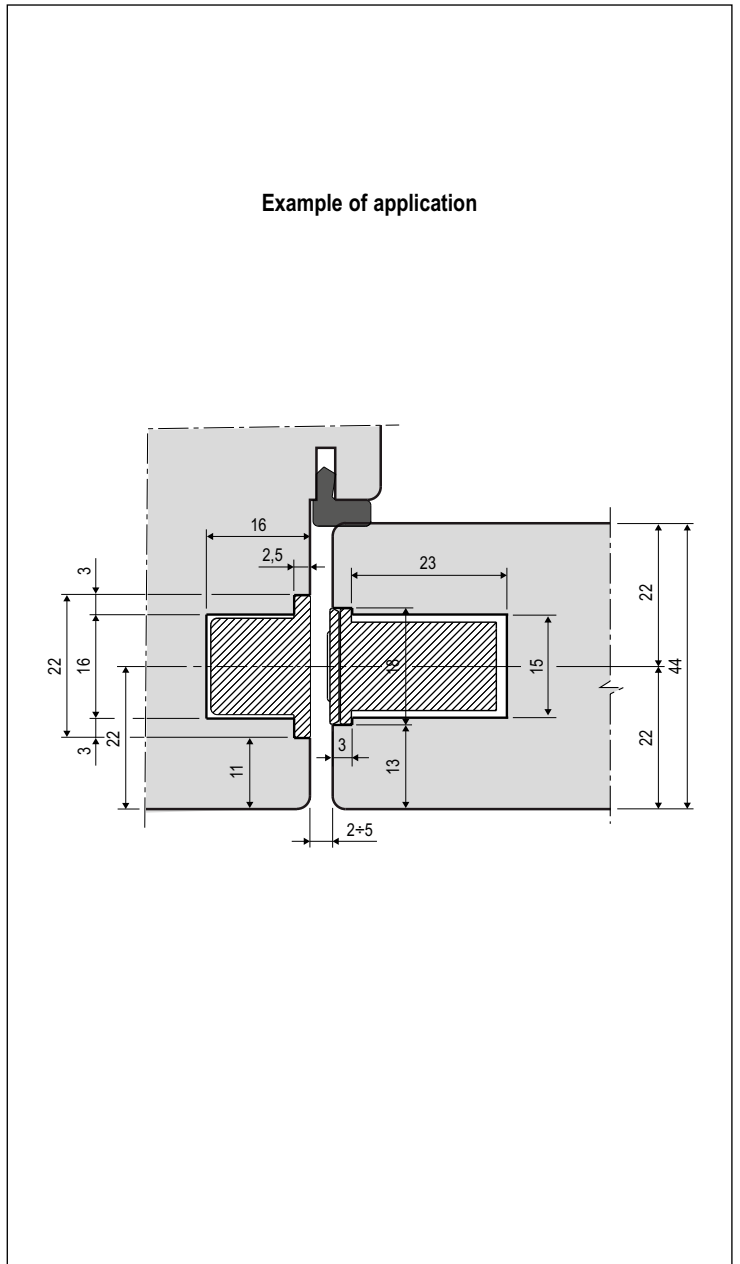

Easy-Touch - Striker for wooden frame

Description

Magnetic striker in plastic material with round edges. Easy-Touch is compatible with the milling of Easy-Matic and Easy-Fix 22x82 mm, 2,2 mm thickness.

Use

To be coupled with Touch installing it on the frame as indicated in the picture.

Fastening

With 2 screws 3,5x20 mm.

Order Specifications

Article	
B02404.31.XX	

Note. Refer to the price list in force to check the availability of the finishes.

Use

To be coupled with Touch installing it on the frame as indicated in the picture.

Fastening

Expansion fastening by using the 2,5 mm allen key.

Order Specifications

Article	
B02404.30.XX	

Note. Refer to the price list in force to check the availability of the finishes.