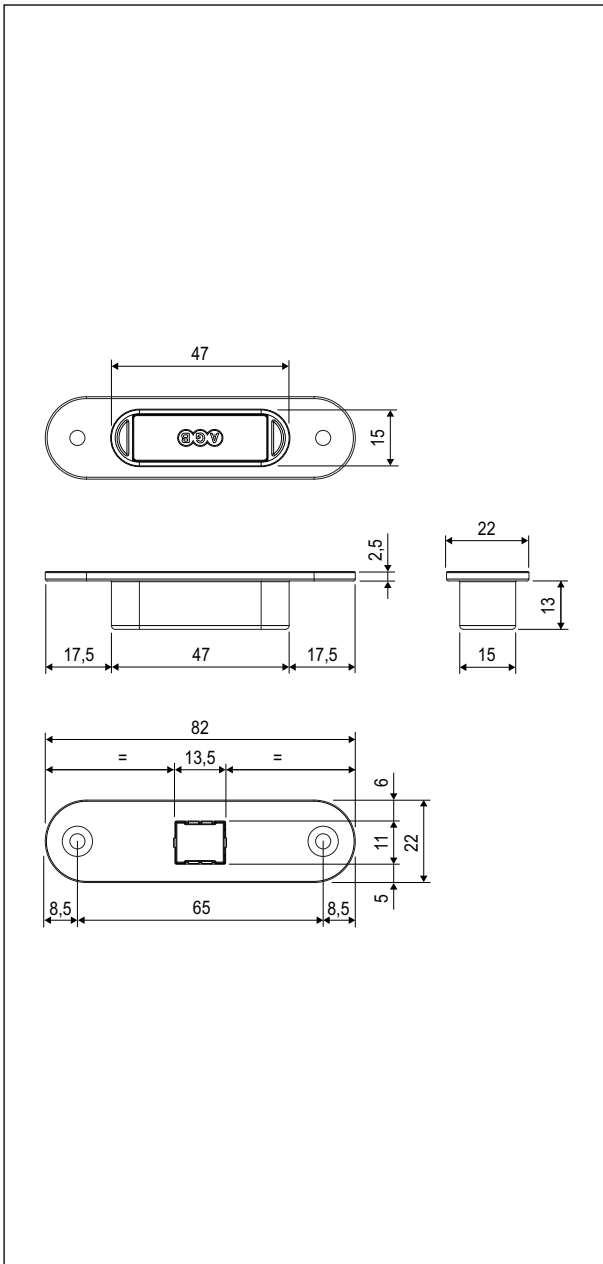

Easy-Touch - Striker for wooden frame

Description

Magnetic striker in plastic material with round edges. Easy-Touch is compatible with the milling of Easy-Matic and Easy-Fix 22x82 mm, 2,2 mm thickness.

Use

To be coupled with Touch installing it on the frame as indicated in the picture.

Fastening

With 2 screws 3,5x20 mm.

Order Specifications

Article	
B02404.31.XX	

Note. Refer to the price list in force to check the availability of the finishes.

Use

To be coupled with Touch installing it on the frame as indicated in the picture.

Fastening

Expansion fastening by using the 2,5 mm allen key.

Order Specifications

Article	
B02404.30.XX	

Note. Refer to the price list in force to check the availability of the finishes.