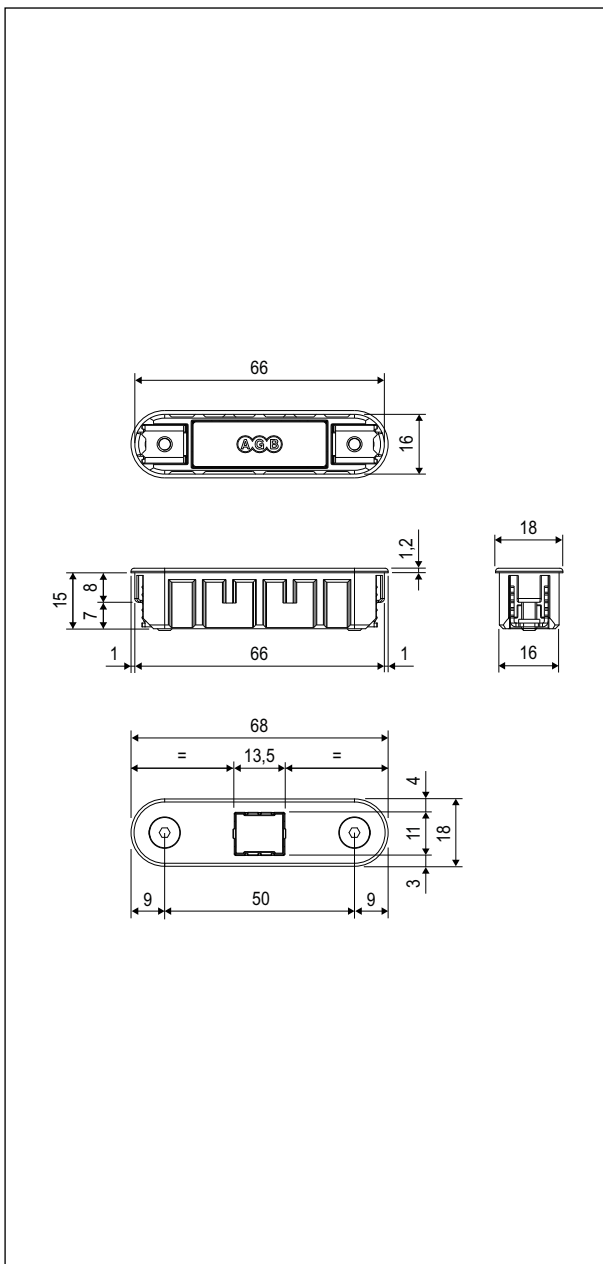

To be coupled with Touch installing it on the frame as indicated in the picture.

Fastening

With 2 screws 3,5x20 mm.

Order Specifications

Article	
B02404.31.XX	

Note. Refer to the price list in force to check the availability of the finishes.

Use

To be coupled with Touch installing it on the frame as indicated in the picture.

Fastening

Expansion fastening by using the 2,5 mm allen key.

Order Specifications

Article	
B02404.30.XX	

Note. Refer to the price list in force to check the availability of the finishes.