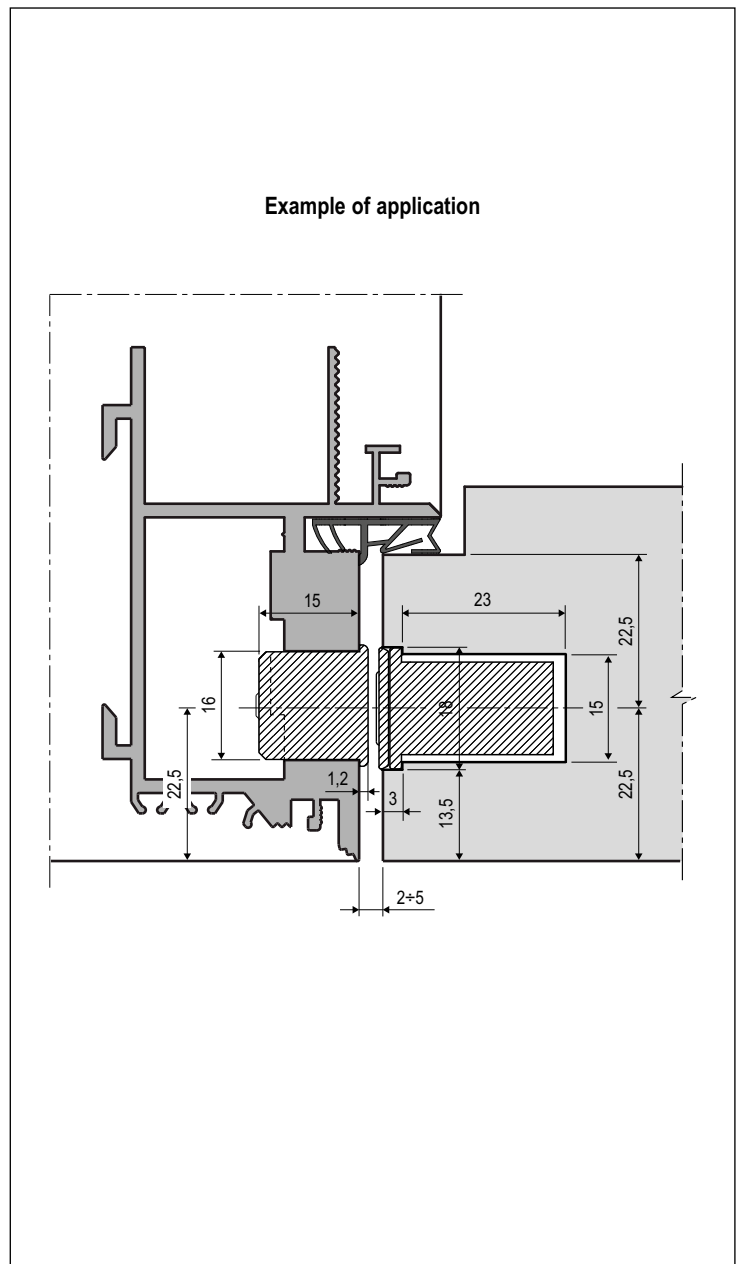

To be coupled with Touch installing it on the frame as indicated in the picture.

Fastening

With 2 screws 3,5x20 mm.

Order Specifications

Article	
B02404.31.XX	

Note. Refer to the price list in force to check the availability of the finishes.

Use

To be coupled with Touch installing it on the frame as indicated in the picture.

Fastening

Expansion fastening by using the 2,5 mm allen key.

Order Specifications

Article	
B02404.30.XX	

Note. Refer to the price list in force to check the availability of the finishes.