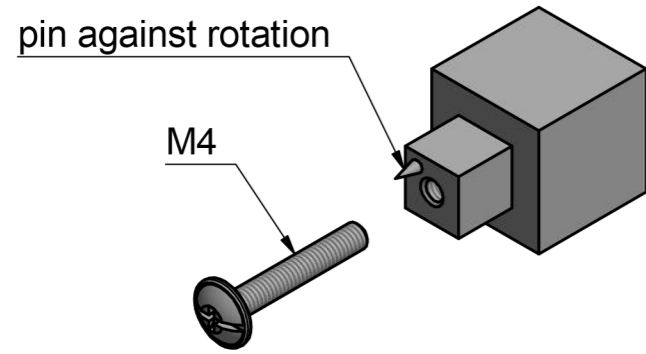

JB20M

solid cabinet knob
stainless steel

<h1>FORMANI®</h1>		Part number:	
		<h2>JB20M</h2>	
Doc no.: 3504P001 JB20M V01.dwg		<h2>JB20M</h2>	Format:
Drawn by: Christian Brimbois	Creation date: 27-9-2016		<h2>A3</h2>
Two Tease Architectual Hardware		22/76 Reserve Rd Artarmon. NSW 2065 + (61) 2 9437 9876 info@twotease.com.au	