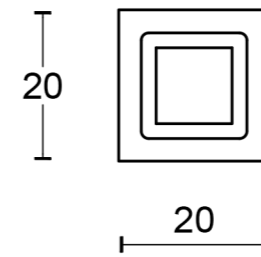

JB20M

solid cabinet knob
stainless steel

<h1>FORMANI®</h1>		Part number:	
		<h2>JB20M</h2>	
Doc no.: 3504P001 JB20M V01.dwg		<h2>JB20M</h2>	Format:
Drawn by: Christian Brimbois	Creation date: 27-9-2016		<h2>A3</h2>
Two Tease Architectual Hardware		22/76 Reserve Rd Artarmon. NSW 2065 + (61) 2 9437 9876 info@twotease.com.au	