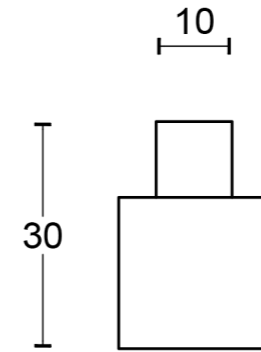

JB20M

solid cabinet knob
stainless steel

<h1>FORMANI®</h1>		Part number:	
		<h2>JB20M</h2>	
Doc no.: 3504P001 JB20M V01.dwg		<h2>JB20M</h2>	Format:
Drawn by: Christian Brimbois	Creation date: 27-9-2016		<h2>A3</h2>
Two Tease Architectual Hardware		22/76 Reserve Rd Artarmon. NSW 2065 + (61) 2 9437 9876 info@twotease.com.au	