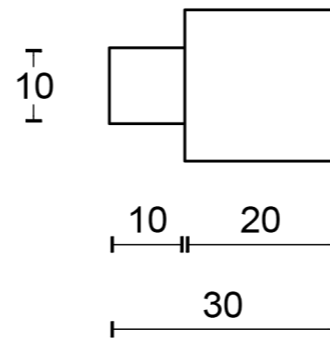

JB20M

solid cabinet knob
stainless steel

<h1>FORMANI®</h1>		Part number:	
		<h2>JB20M</h2>	
Doc no.: 3504P001 JB20M V01.dwg		<h2>JB20M</h2>	Format:
Drawn by: Christian Brimbois	Creation date: 27-9-2016		<h2>A3</h2>
Two Tease Architectual Hardware		22/76 Reserve Rd Artarmon. NSW 2065 + (61) 2 9437 9876 info@twotease.com.au	