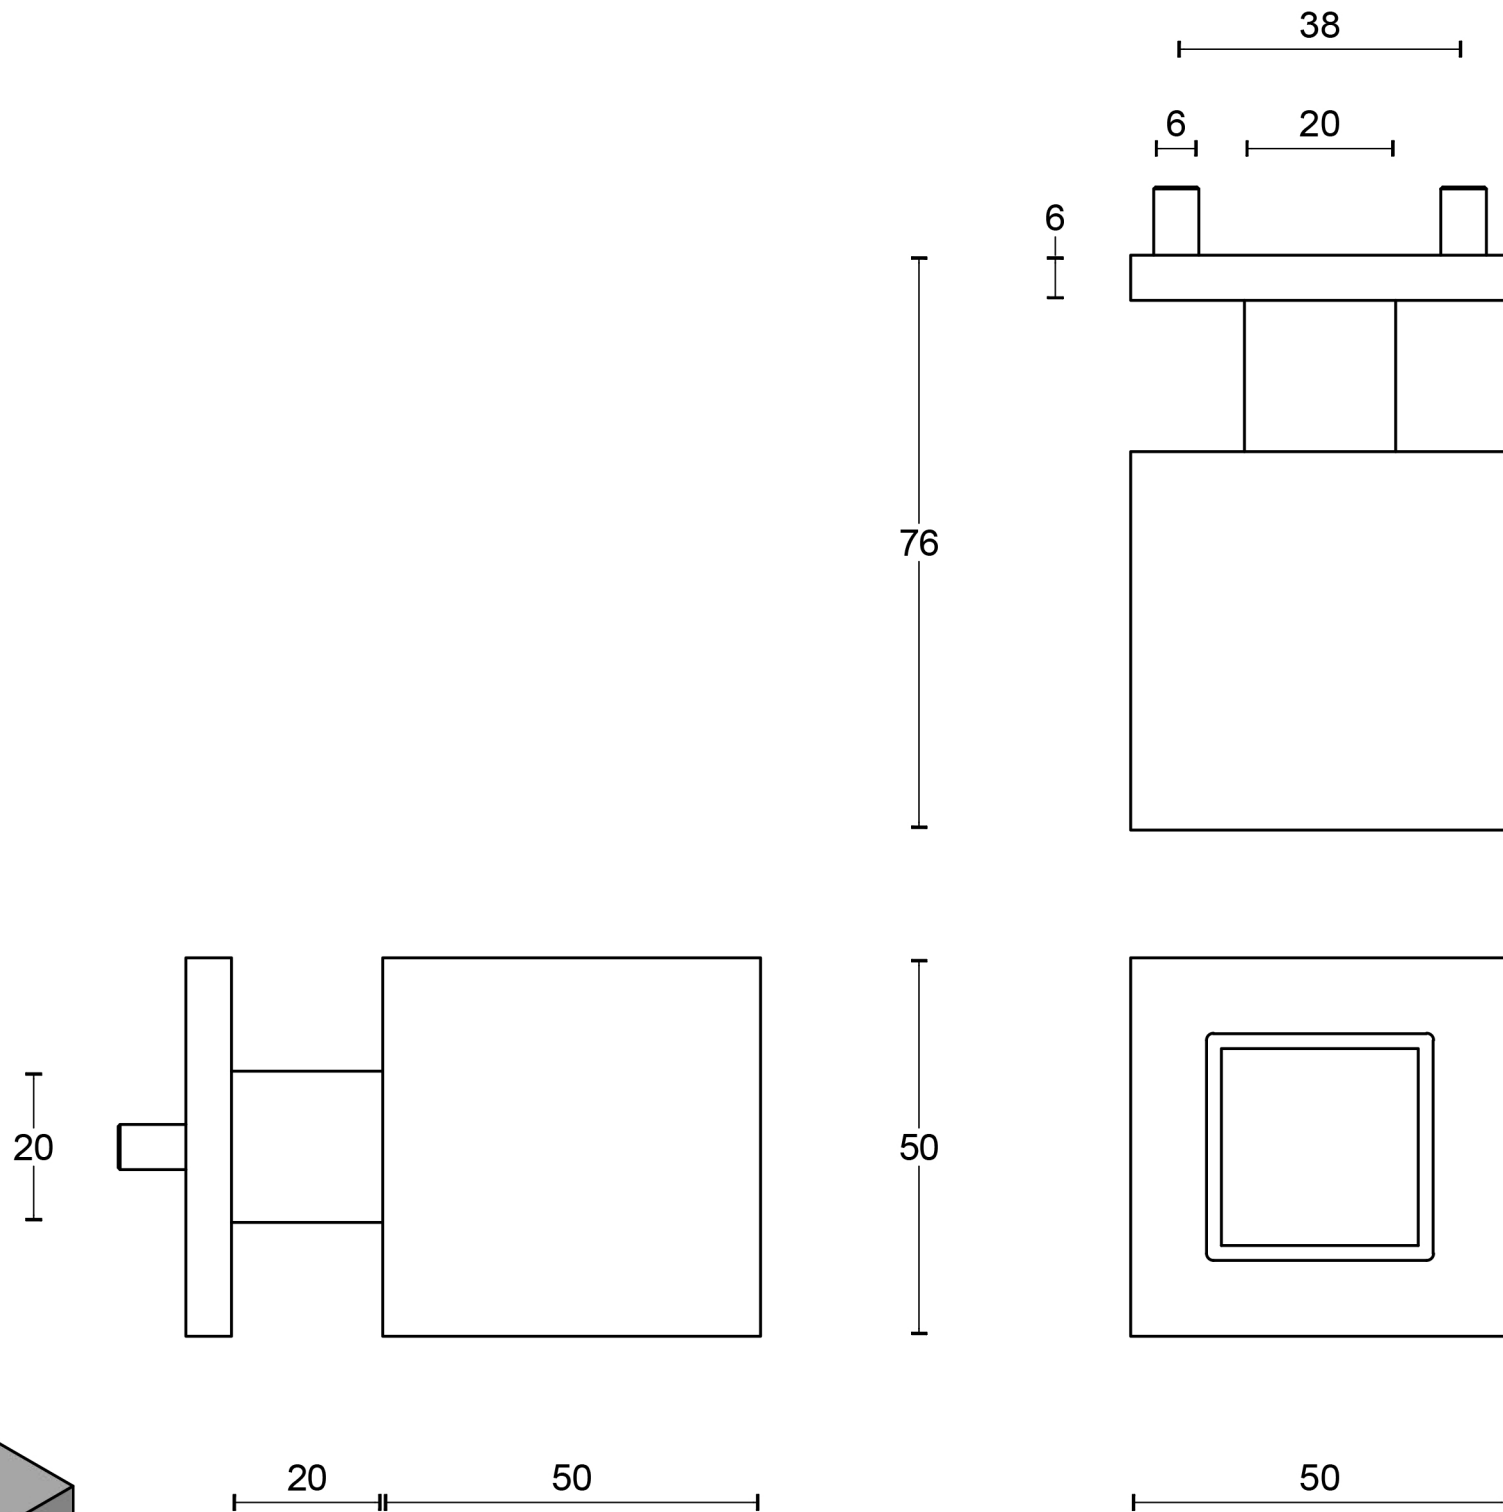

All information on the drawing is the property of Formani Holland B.V. and may not be copied, in any way whatsoever without obtaining the permission in writing from Formani Holland B.V.

**JB200V**

solid front door knob  
fixed on rose  
stainless steel

FORMANI®		Part number:	
		Description:	
Doc no.:	3502K001 JB200V V02.dwg	JB200V	Format:
Drawn by:	Christian Brimbois		Creation date:
FORMANI HOLLAND B.V.		Formani FROM TWO TEASE ARCHITECTURAL HARDWARE	
www.twotease.com.au info@twotease.com.au			