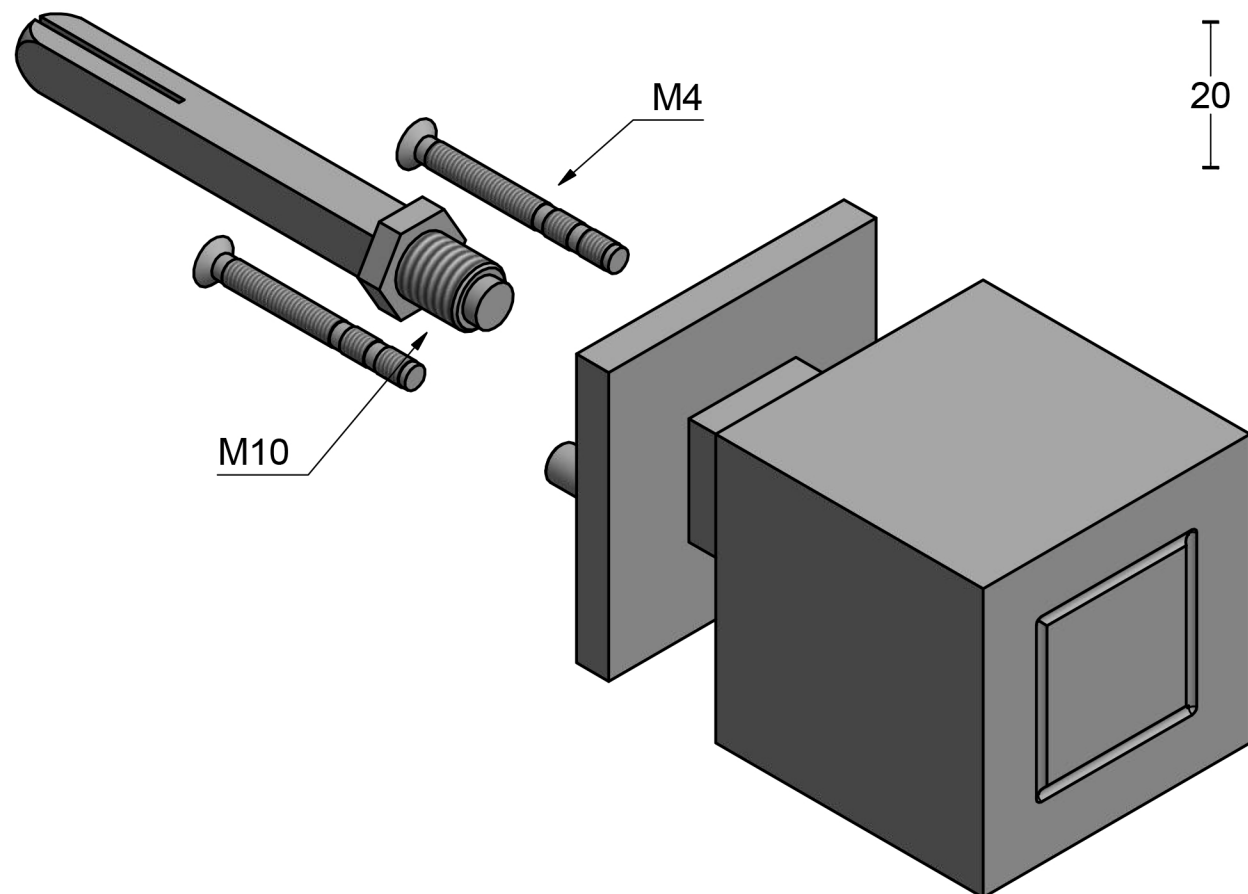

All information on the drawing is the property of Formani Holland B.V. and may not be copied, in any way whatsoever without obtaining the permission in writing from Formani Holland B.V.

**JB200V**

solid front door knob  
fixed on rose  
stainless steel

FORMANI®		Part number:	
		Description:	
Doc no.:	3502K001 JB200V V02.dwg	JB200V	Format:
Drawn by:	Christian Brimbois		Creation date:
FORMANI HOLLAND B.V.		Formani FROM TWO TEASE ARCHITECTURAL HARDWARE	
www.twotease.com.au info@twotease.com.au			