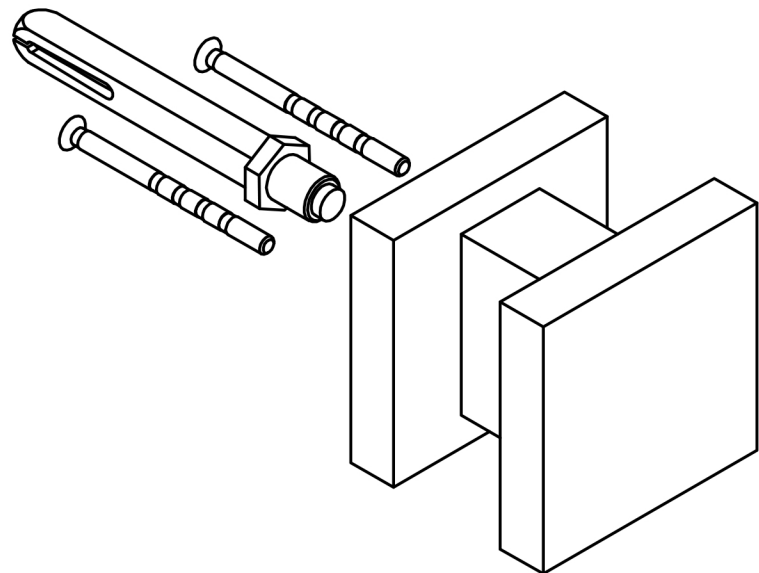

All information on the drawing is the property of Formani Holland B.V. and may not be copied, in any way whatsoever without obtaining the permission in writing from Formani Holland B.V.

LSQ61V

solid front door knob
fixed on rose
stainless steel

FORMANI[®]		Part number:	
		Description:	
Doc no.:	1502K022 LSQ61V V01.dwg	Format:	A3
Drawn by:	Christian Brimbois	Creation date:	
FORMANI HOLLAND B.V.		Formani FROM TWO TEASE ARCHITECTURAL HARDWARE www.twotease.com.au info@twotease.com.au	