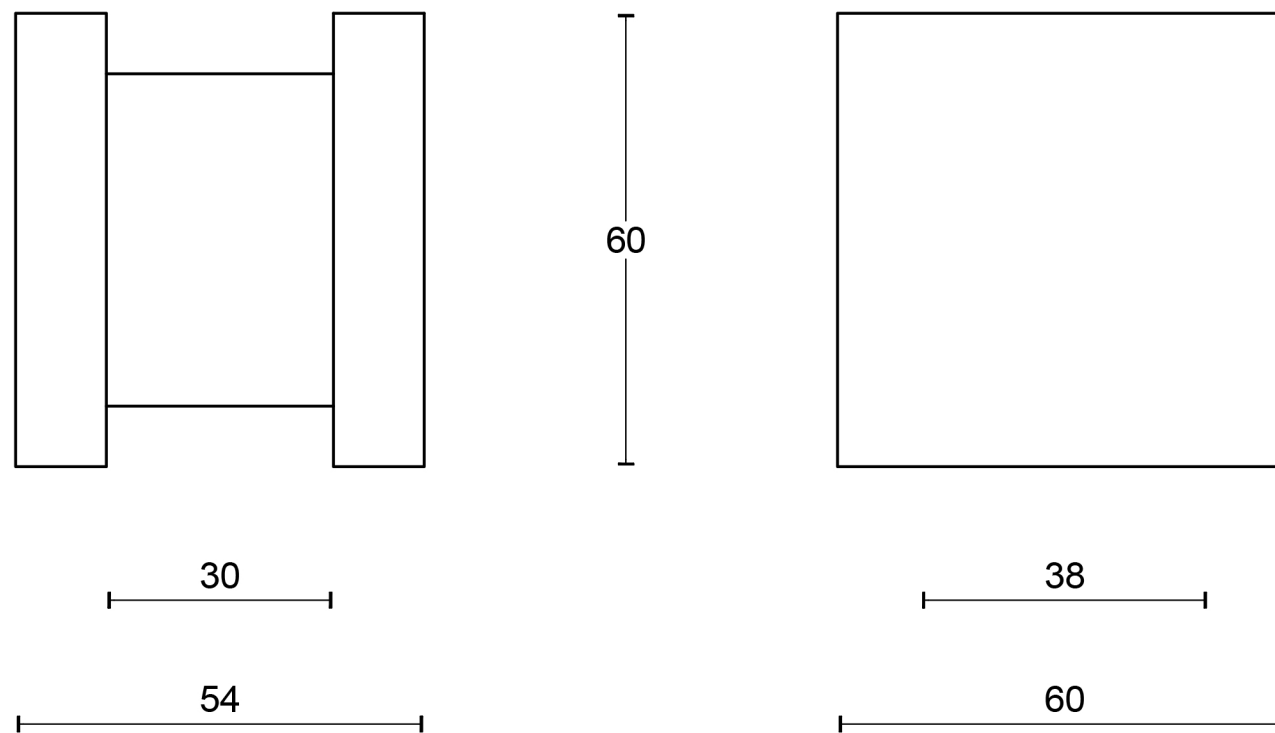

All information on the drawing is the property of Formani Holland B.V. and may not be copied, in any way whatsoever without obtaining the permission in writing from Formani Holland B.V.

LSQ61V

solid front door knob
fixed on rose
stainless steel

FORMANI[®]		Part number:	
		Description:	
Doc no.:	1502K022 LSQ61V V01.dwg	Format:	A3
Drawn by:	Christian Brimbois	Creation date:	
FORMANI HOLLAND B.V.		Formani FROM TWO TEASE ARCHITECTURAL HARDWARE www.twotease.com.au info@twotease.com.au	