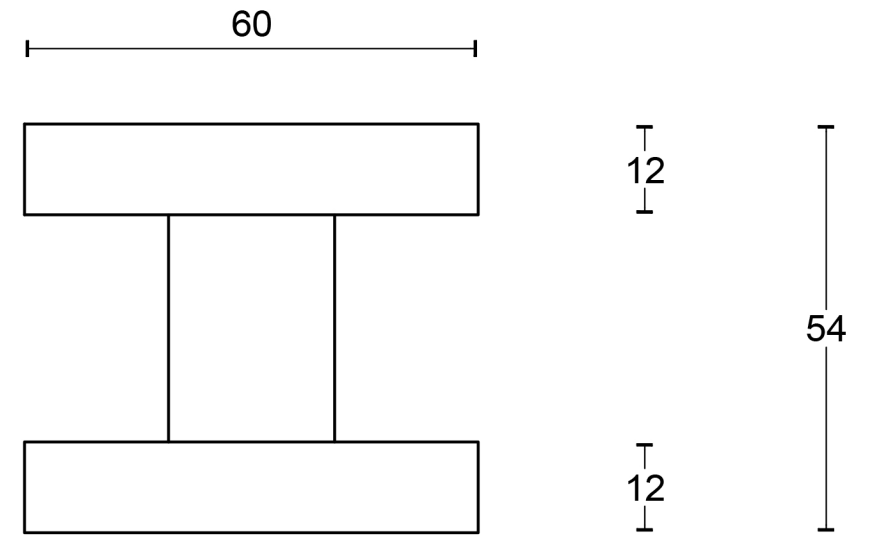

All information on the drawing is the property of Formani Holland B.V. and may not be copied, in any way whatsoever without obtaining the permission in writing from Formani Holland B.V.

LSQ61V

solid front door knob
fixed on rose
stainless steel

FORMANI[®]		Part number:	
		Description:	
Doc no.:	1502K022 LSQ61V V01.dwg	Format:	A3
Drawn by:	Christian Brimbois	Creation date:	
FORMANI HOLLAND B.V.		Formani FROM TWO TEASE ARCHITECTURAL HARDWARE www.twotease.com.au info@twotease.com.au	