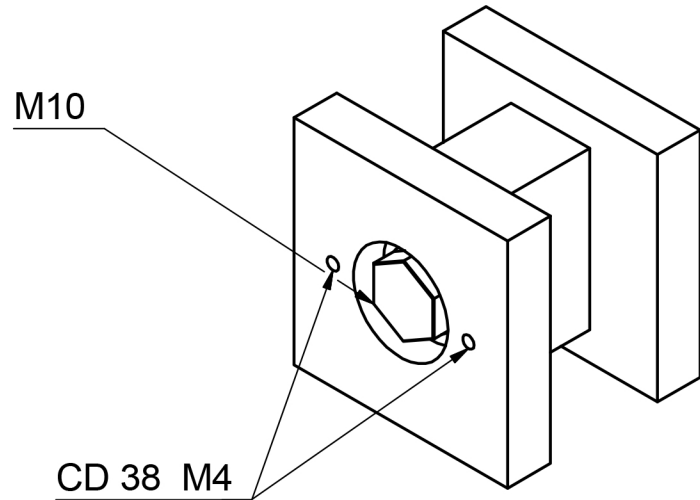

All information on the drawing is the property of Formani Holland B.V. and may not be copied, in any way whatsoever without obtaining the permission in writing from Formani Holland B.V.

LSQ61V

solid front door knob
fixed on rose
stainless steel

FORMANI[®]		Part number:	
		Description:	
Doc no.:	1502K022 LSQ61V V01.dwg	Format:	A3
Drawn by:	Christian Brimbois	Creation date:	
FORMANI HOLLAND B.V.		Formani FROM TWO TEASE ARCHITECTURAL HARDWARE www.twotease.com.au info@twotease.com.au	