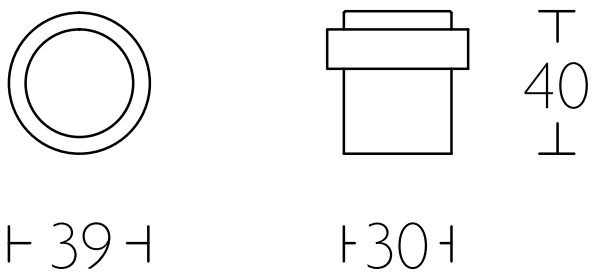

### Doorstop

**LB10** Ø 39mm, 40 (H) floor mounted doorstop

1501Z028INXX0

**LB8**

**LBWC50**

**LB10**

**LB50**

Two Tease offers a range of lock options for handles.  
Click on the boxes to see more information.