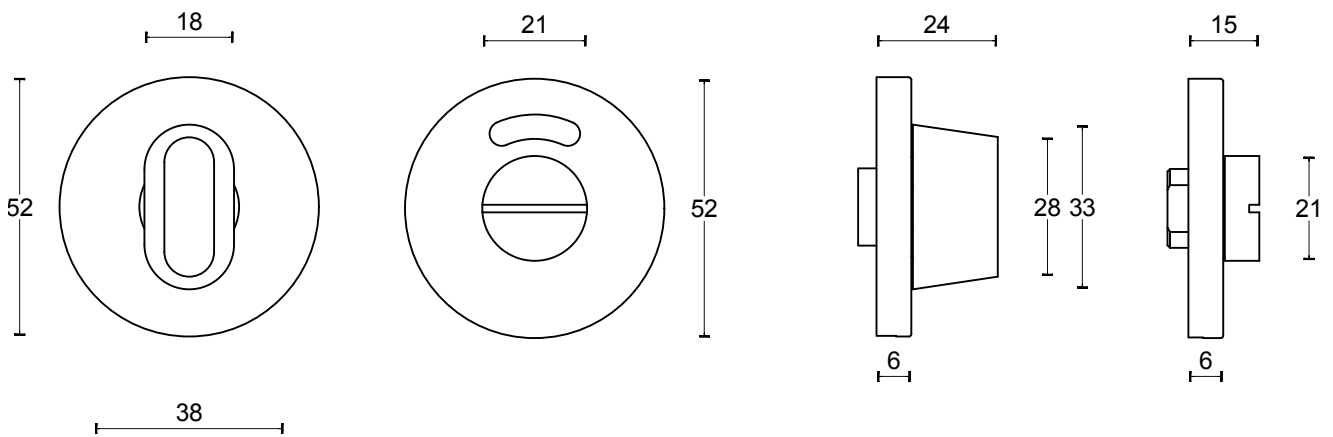

### Lever Handle

**LB8** Ø 16mm lever, 136mm long sprung on a rose

### Privacy

**LBWC50** Round turn and release privacy set including 5/6/7/8mm pin with indication.

1501T020INXXU

**LBWC50-ZI** Round turn and release privacy set including 5/6/7/8mm pin without indication.

### Escutcheons

**LBY50** Ø 52mm Key Escutcheons

1501Y002INXX0

### Doorstop

**LB10** Ø 39mm, 40 (H) floor mounted doorstop

1501Z028INXX0

**LB8**

**LBWC50**

**LB10**

**LB50**

Two Tease offers a range of lock options for handles.  
Click on the boxes to see more information.