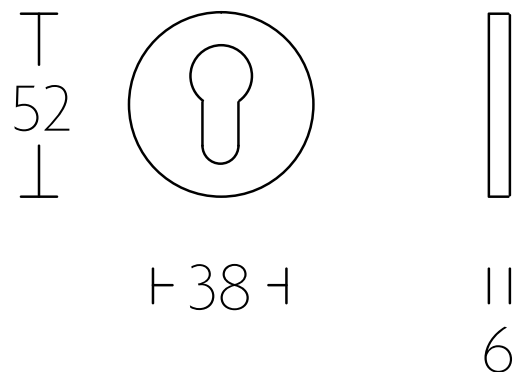

### Privacy

**LBWC50** Round turn and release privacy set including 5/6/7/8mm pin with indication.

1501T020INXXU

**LBWC50-ZI** Round turn and release privacy set including 5/6/7/8mm pin without indication.

### Escutcheons

**LBY50** Ø 52mm Key Escutcheons

1501Y002INXX0

### Doorstop

**LB10** Ø 39mm, 40 (H) floor mounted doorstop

1501Z028INXX0

**LB8**

**LBWC50**

**LB10**

**LB50**

Two Tease offers a range of lock options for handles.  
Click on the boxes to see more information.