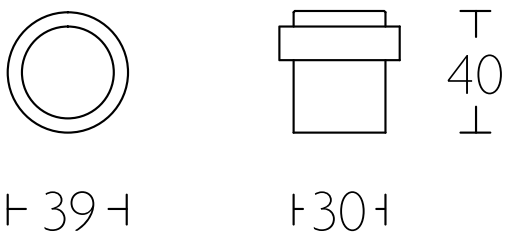

LB4-19

LBWC50

LB10

LBY50

Two Tease offers a range of lock options for handles.
Click on the boxes to see more information.

AGB LOCKS

[Click Here](#)

TUBULAR LATCH & PRIVACY BOLTS