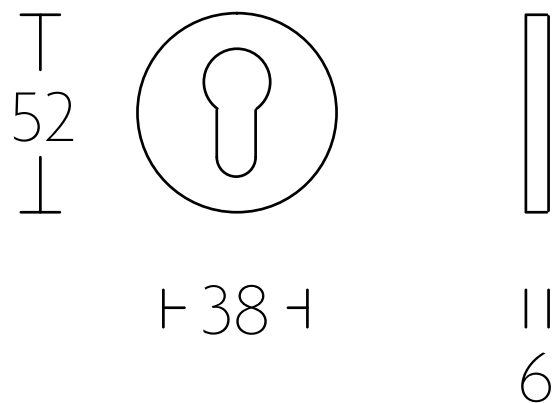

LB4-19

LBWC50

LB10

LBY50

Two Tease offers a range of lock options for handles.
Click on the boxes to see more information.

AGB LOCKS

[Click Here](#)

TUBULAR LATCH & PRIVACY BOLTS