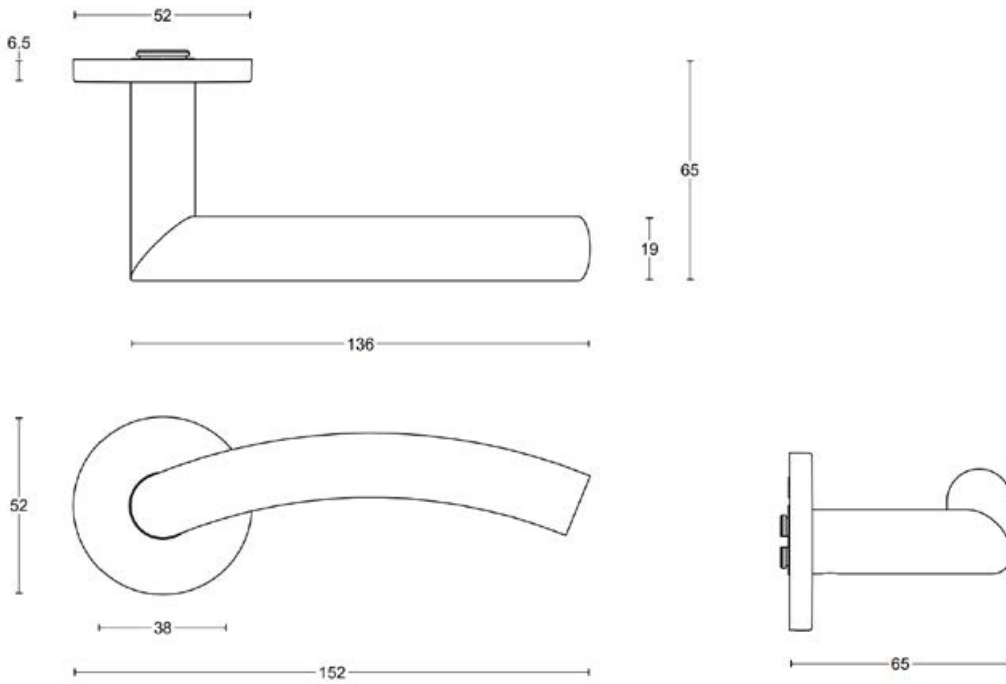

LB4-19

LBWC50

LB10

LBY50