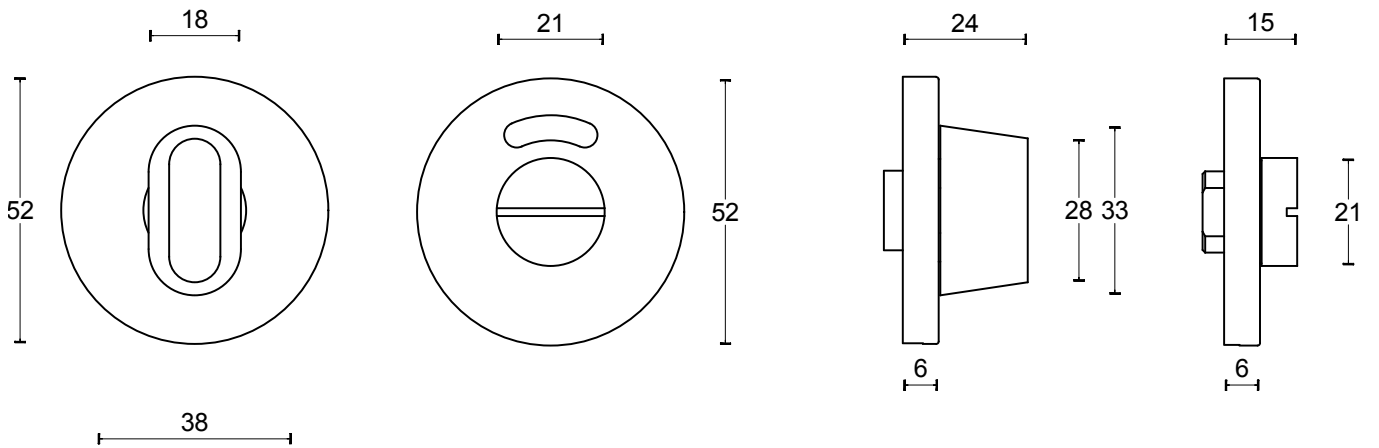

LB4-19

LBWC50

LB10

LBY50