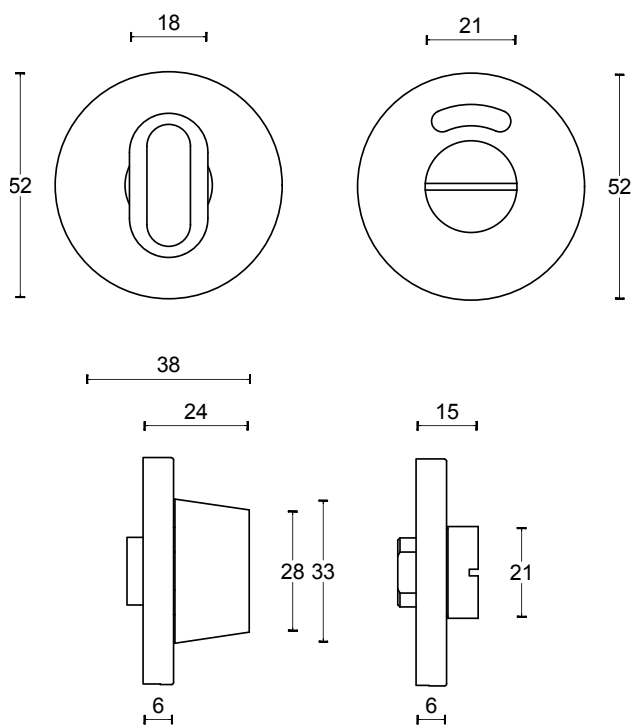

## FORMANI

Shown Above: LB3-16 - Satin Stainless Steel (IN)

	Lever Handle	Code
<b>LB3-16</b>	Ø 16mm lever, 130mm long sprung on a rose	1501D145INXX0
<b>LB3-19</b>	Ø 19mm lever, 135mm long sprung on a rose	1501D144INXX0
	Privacy	
	<b>LBWC50</b> Round turn and release privacy set including 5/6/7/8mm pin with indication.	1501T020INXXU
	<b>LBWC50-ZI</b> Round turn and release privacy set including 5/6/7/8mm pin without indication.	1501T020INXXUZI
<b>LB10</b>	Doorstop	1501Z028INXX0
	Escutcheons	
<b>LBY50</b>	Key Escutcheons	1501Y002INXX0

**LB3 -16**

**LB3 -19**

**LBWC50**

**LB10**

**LBY50**

Two Tease offers a range of lock options for handles.  
Click on the boxes to see more information.

---