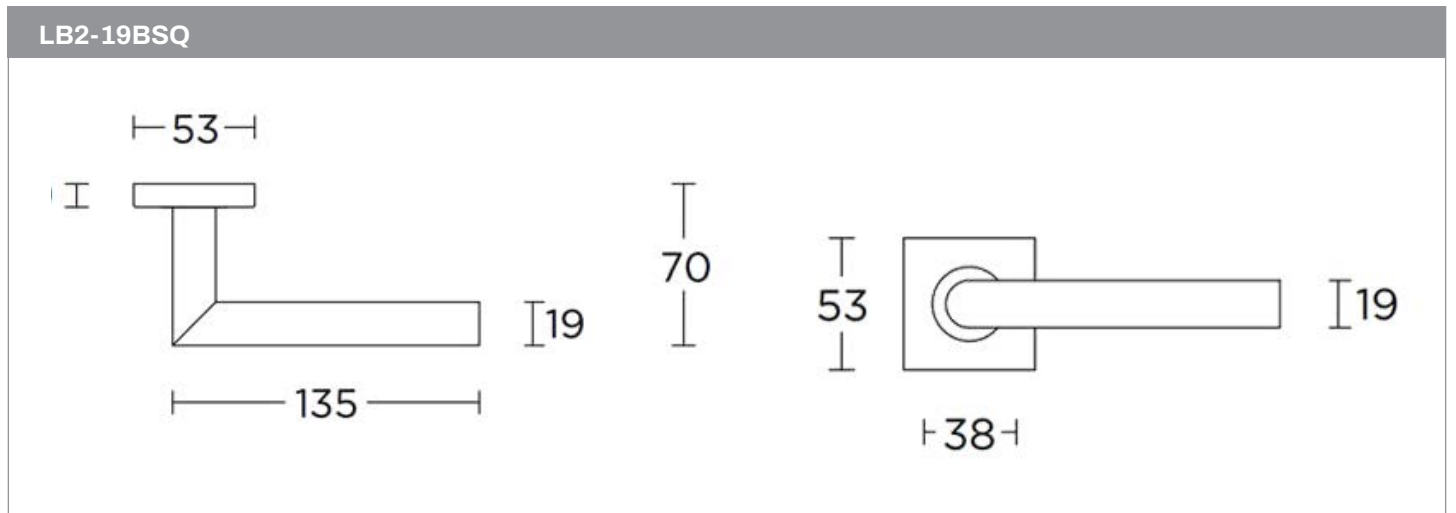

BASICS LEVER (LB2)

FORMANI

Shown Above: LB2-19BSQ - Satin Stainless Steel (IN)

	Lever Handle	Code
LB2-19BSQ	Ø 19mm lever, 135mm long sprung on a square rose	1501D242INXX0BS

	Privacy	
	LBWC50 Round turn and release privacy set including 5/6/7/8mm pin with indication.	1501T060INXXU

	LBWC50-ZI Round turn and release privacy set including 5/6/7/8mm pin without indication.	1501T060INXXUZI
---	---	-----------------

	Escutcheons	
BSQY53	Key Escutcheons	1501Y060INXX0

More finishes available on the next page.

DIMENSIONS

Two Tease offers a range of lock options for handles.
Click on the boxes to see more information.

AGB LOCKS

[Click Here](#)

TUBULAR LATCH & PRIVACY BOLTS

[Click Here](#)