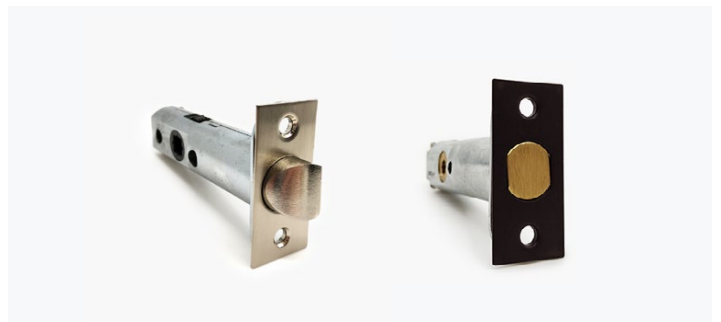

TUBULAR LATCH & PRIVACY BOLTS