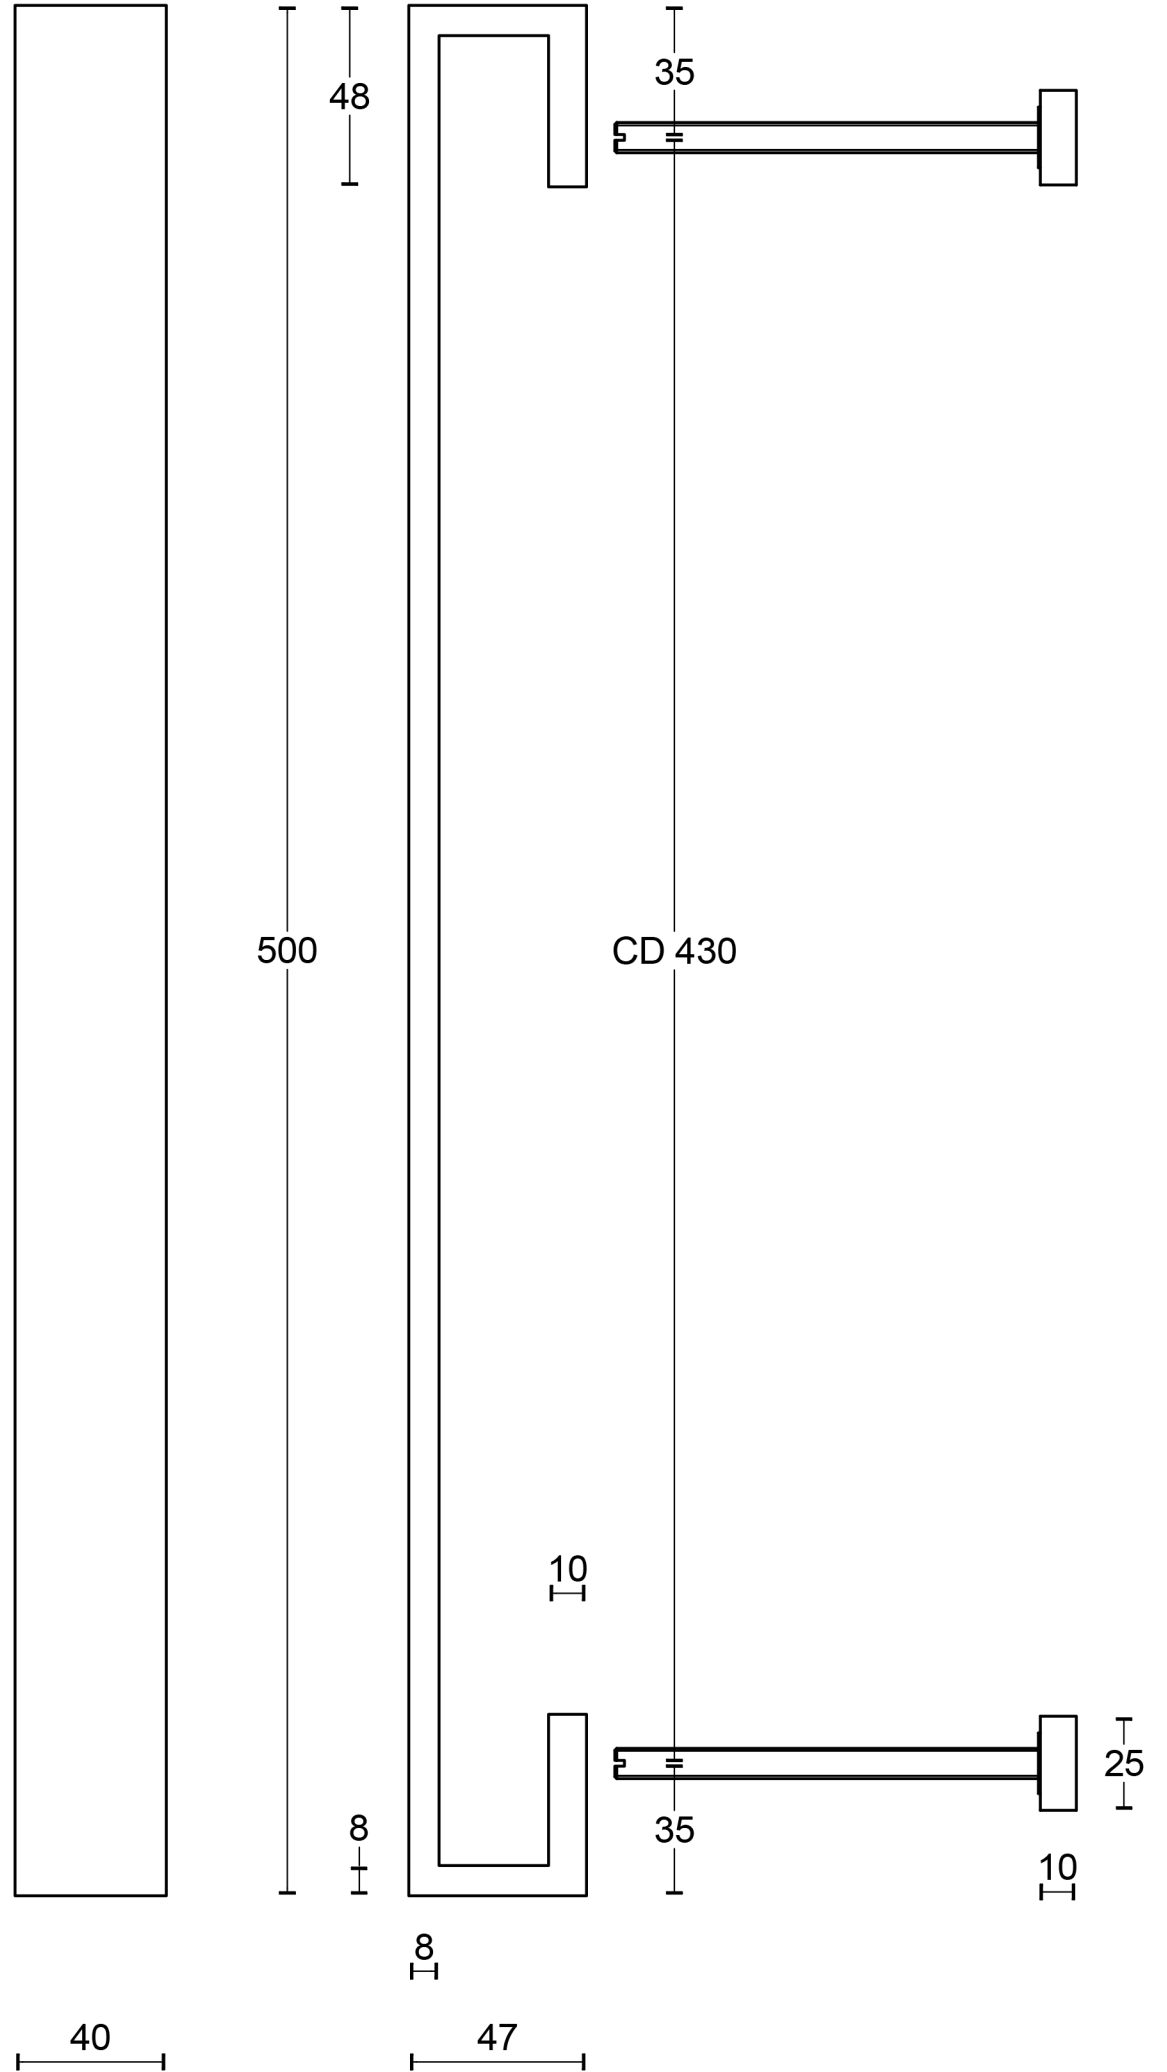

All information on the drawing is the property of Formani Holland B.V. and may not be copied, in any way whatsoever without obtaining the permission in writing from Formani Holland B.V.

BM500 PS

pull handle bolt-through
stainless steel

FORMANI®		Part number: 3201G001 BM500 PS V01	
		Description: BM500 PS	
Doc no.: 3201G001 BM500 PS V02.dwg		A3	
Drawn by: Christian Brimbois	Creation date: 7-10-2013		
Formani Holland B.V. · Formani FROM TWO TEASE ARCHITECTURAL HARDWARE		www.twotease.com.au info@twotease.com.au	