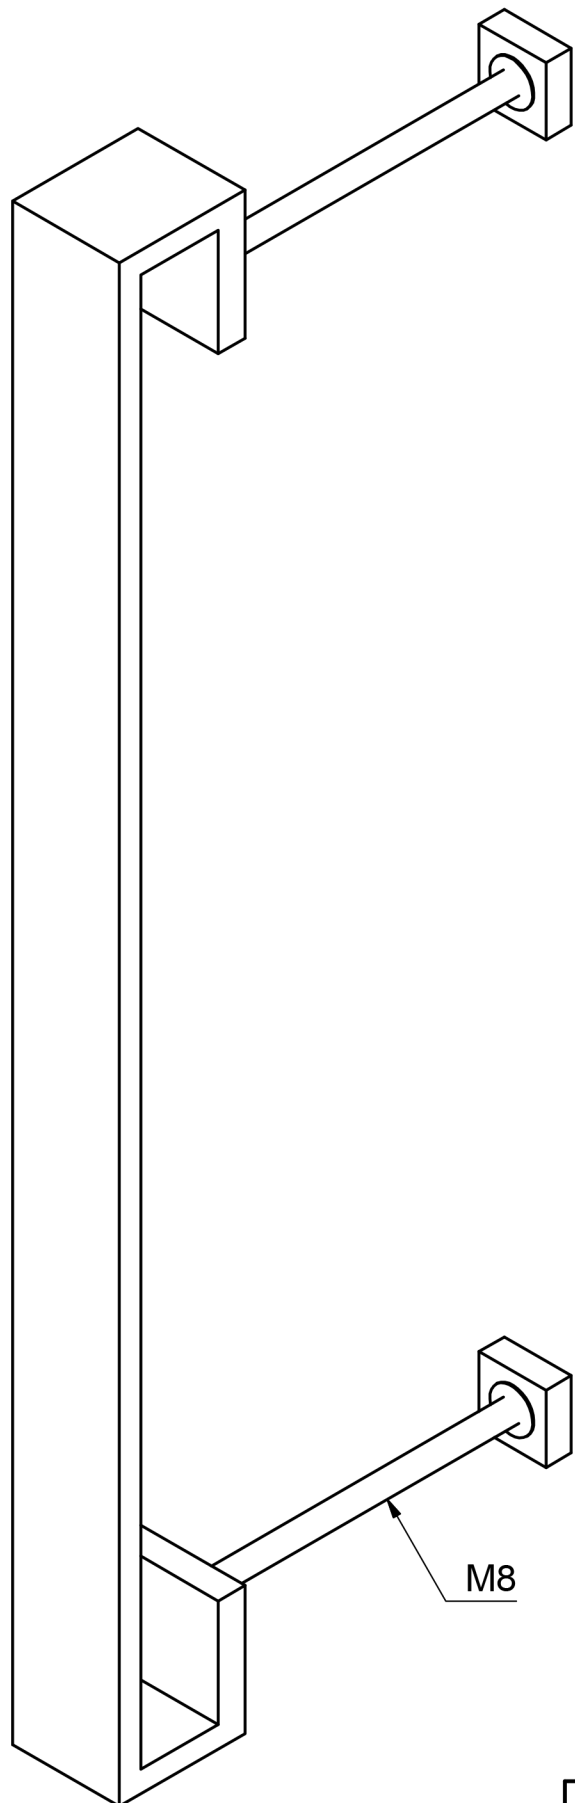

All information on the drawing is the property of Formani Holland B.V. and may not be copied, in any way whatsoever without obtaining the permission in writing from Formani Holland B.V.

BM500 PS

pull handle bolt-through
stainless steel

FORMANI®		Part number: 3201G001 BM500 PS V01	
		Description: BM500 PS	
Doc no.: 3201G001 BM500 PS V02.dwg		A3	
Drawn by: Christian Brimbois	Creation date: 7-10-2013		
Formani Holland B.V. · Formani FROM TWO TEASE ARCHITECTURAL HARDWARE		www.twotease.com.au info@twotease.com.au	