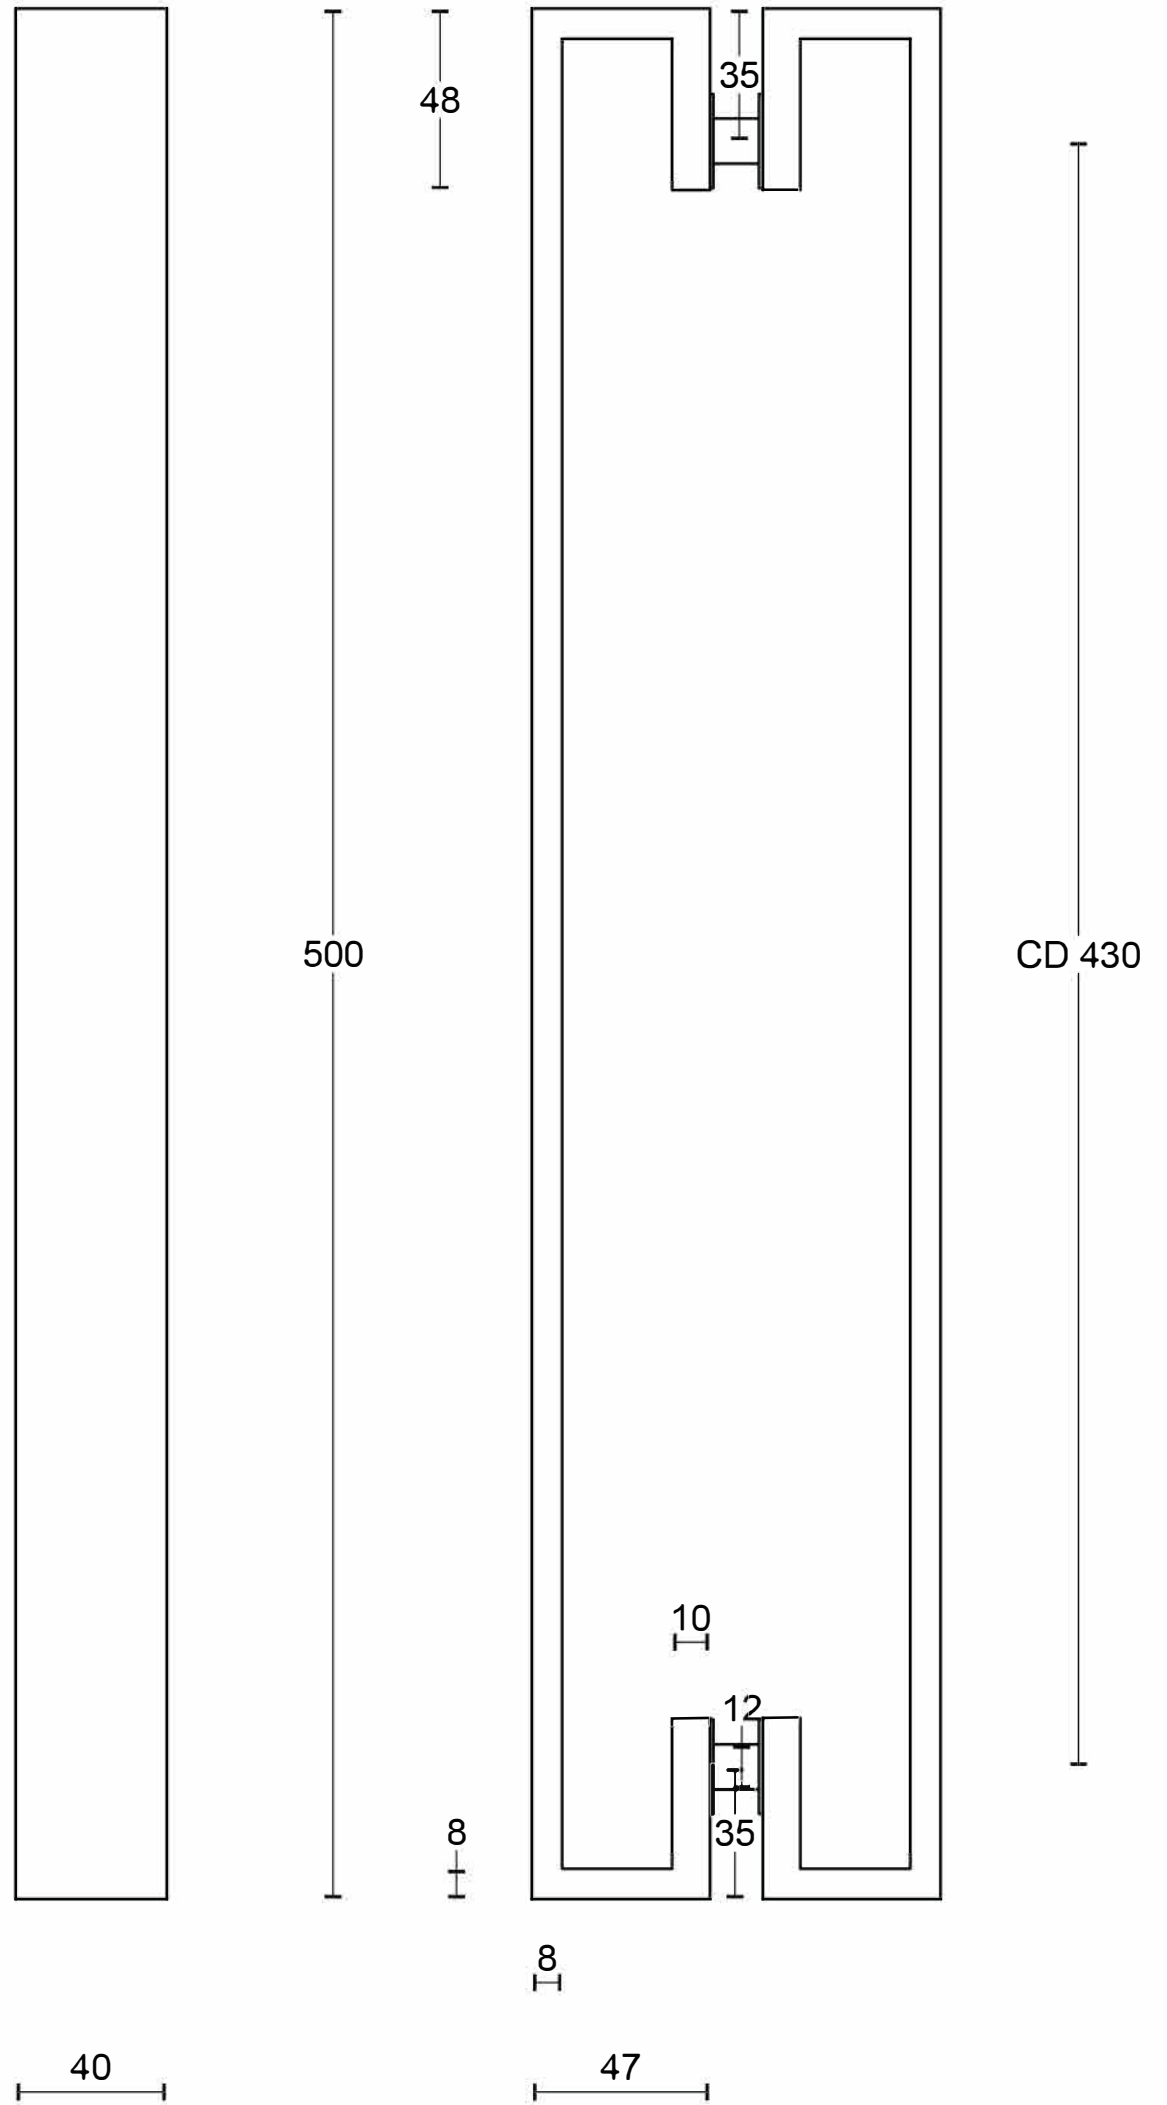

All information on the drawing is the property of Formani Holland B.V. and may not be copied, in any way whatsoever without obtaining the permission in writing from Formani Holland B.V.

**BM500 PA**

pull handle  
back-to-back fixing  
stainless steel

<b>FORMANI<sup>®</sup></b>		Part number:	
		Description:	
Doc no.: 3201G001 BM500 PA V02.dwg		<b>BM500 PA</b>	Format:
Drawn by: Christian Brimbois	Creation date: 10-2-2014		<b>A3</b>
Formani Holland B.V. * Formani FROM TWO TEASE ARCHITECTURAL HARDWARE		www.twotease.com.au info@twotease.com.au	