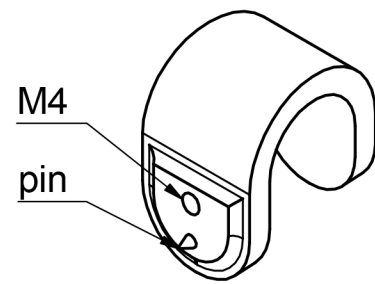

All information on the drawing is the property of Formani Holland B.V. and may not be copied, in any way whatsoever without obtaining the permission in writing from Formani Holland B.V.

TB20M

accessory
solid cabinet knob
stainless steel

17

26

20

26

4 4

FORMANI [®]		Part number:	
		Description:	
Doc no.: 2904P001 TB20M V02.dwg		TB20M	Format:
Drawn by: Christian Brimbois	Creation date: 4-3-2013		A3
Formani Holland B.V.		Formani FROM TWO TEASE ARCHITECTURAL HARDWARE www.twotease.com.au info@twotease.com.au	