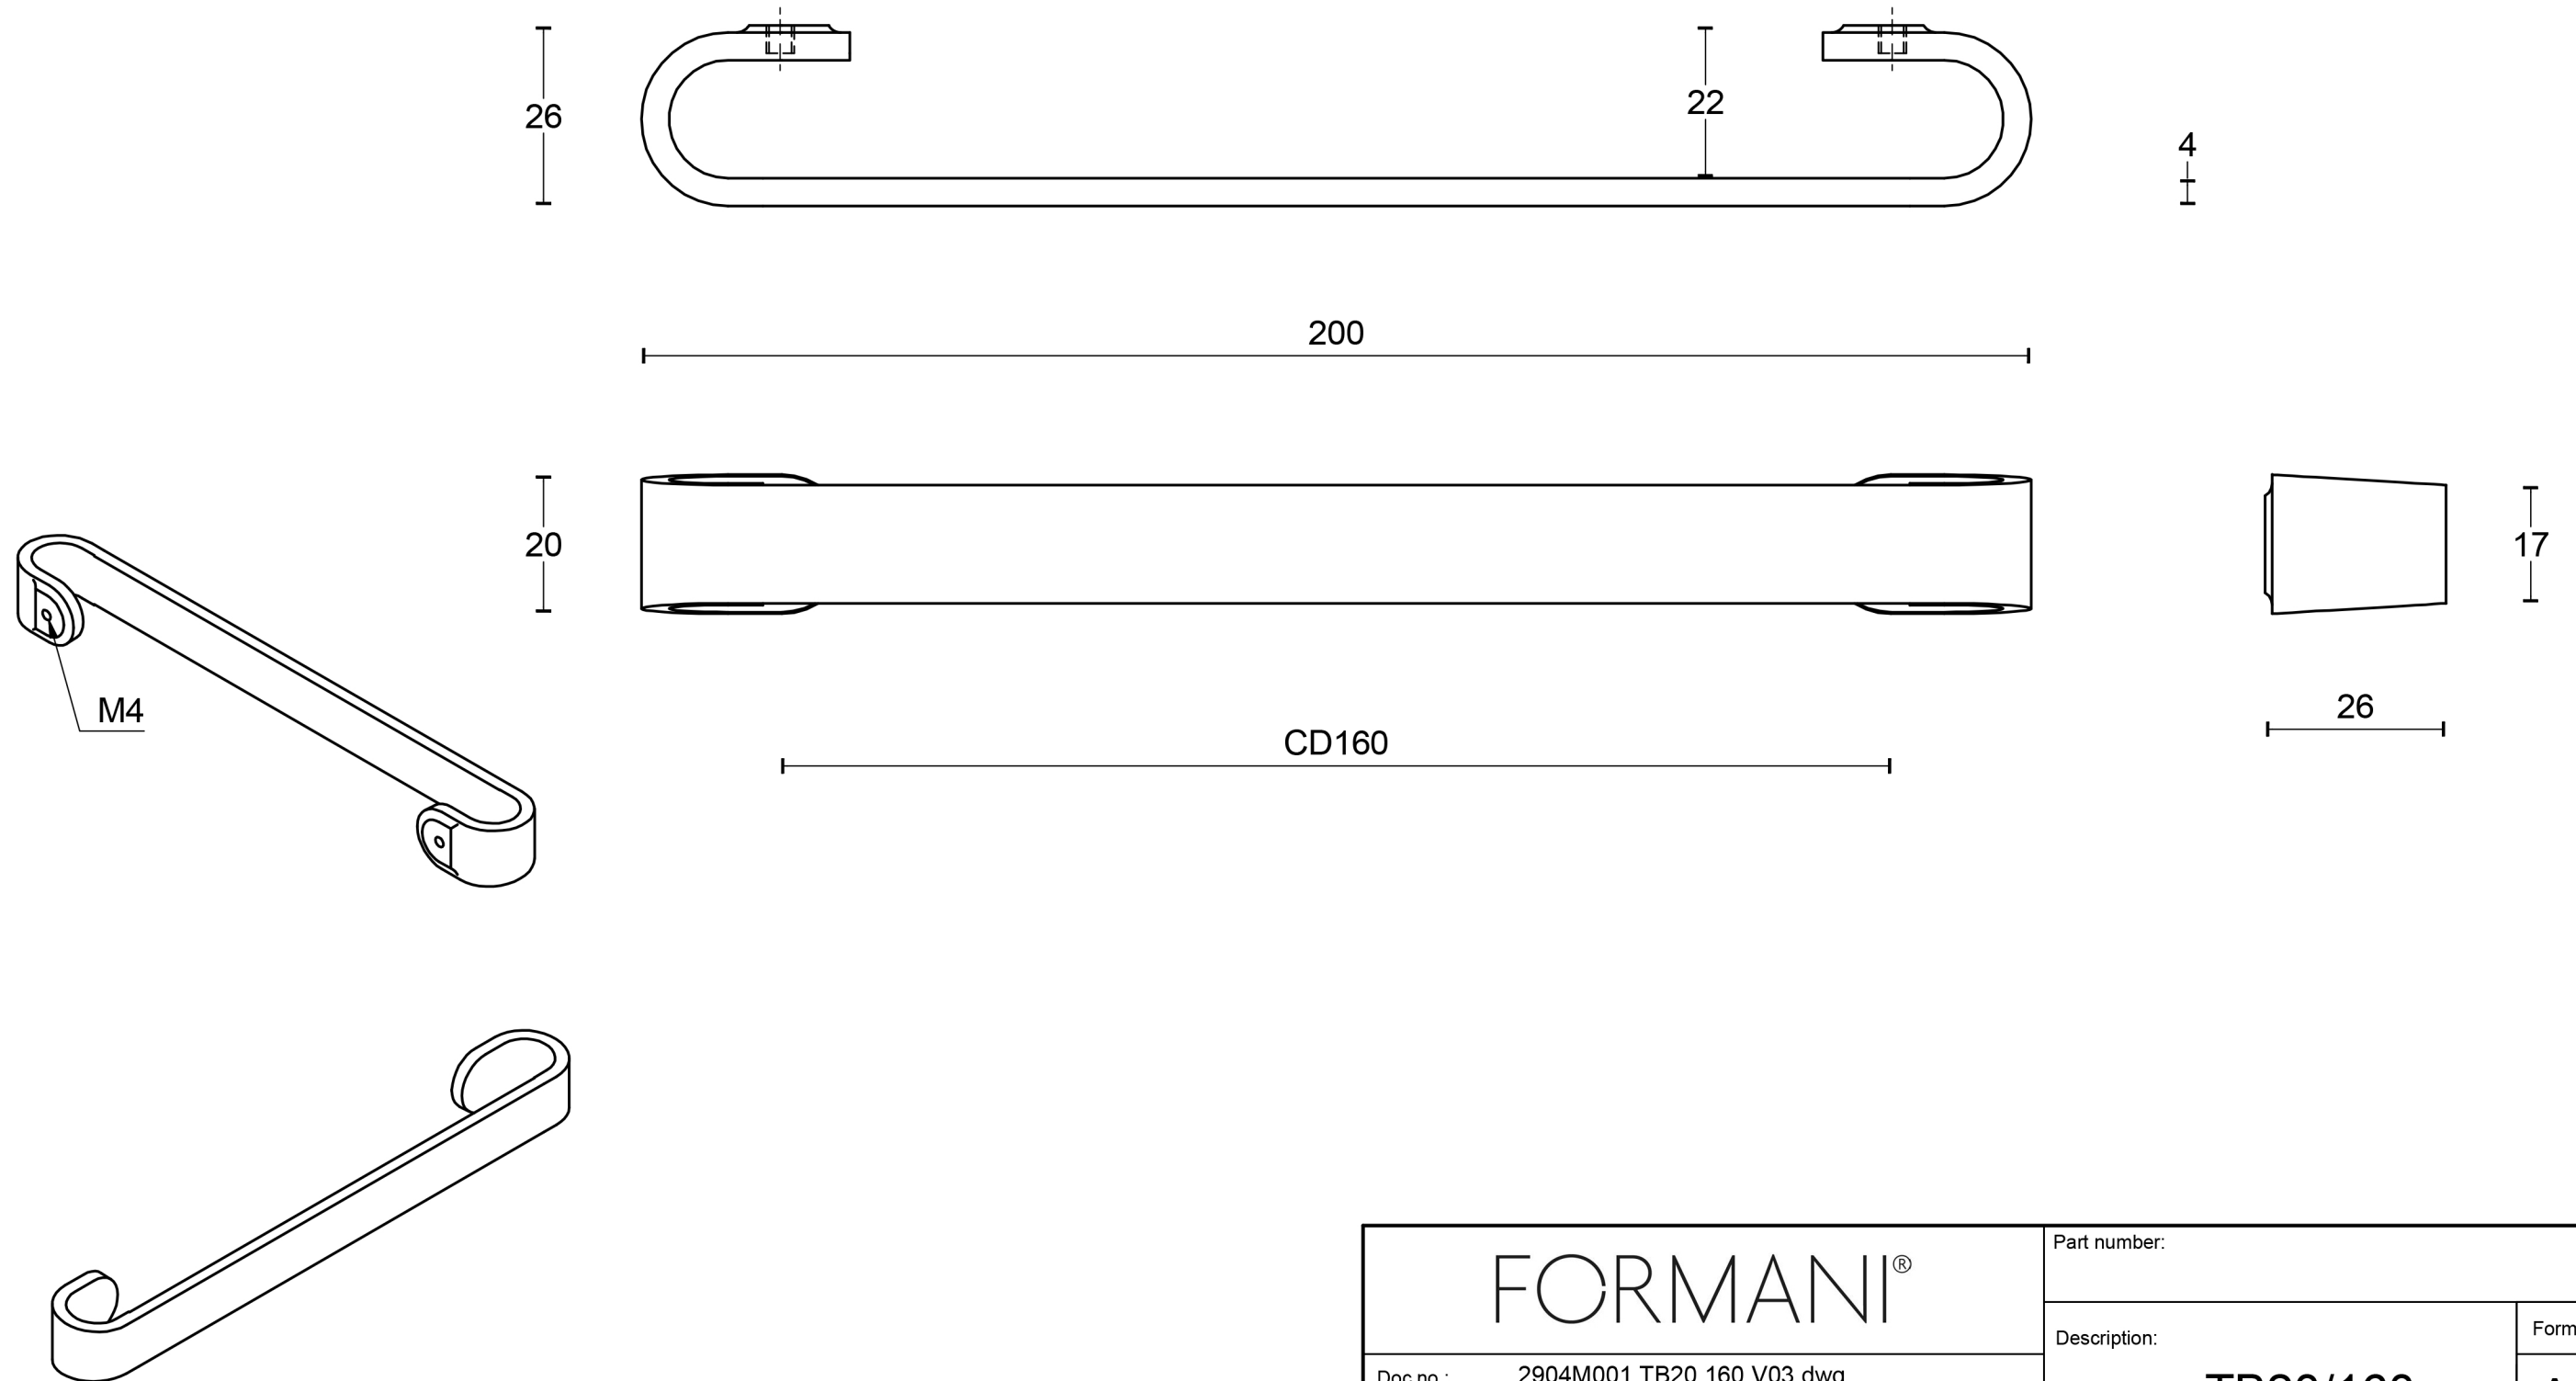

All information on the drawing is the property of Formani Holland B.V. and may not be copied, in any way whatsoever without obtaining the permission in writing from Formani Holland B.V.

TB20/160

accessory
solid cabinet handle
stainless steel

FORMANI®		Part number:	
		TB20/160	
Doc no.: 2904M001 TB20 160 V03.dwg			
Drawn by: Christian Brimbois		Creation date: 4-3-2013	
Formani Holland B.V.		Formani FROM TWO TEASE ARCHITECTURAL HARDWARE	
www.twotease.com.au info@twotease.com.au			