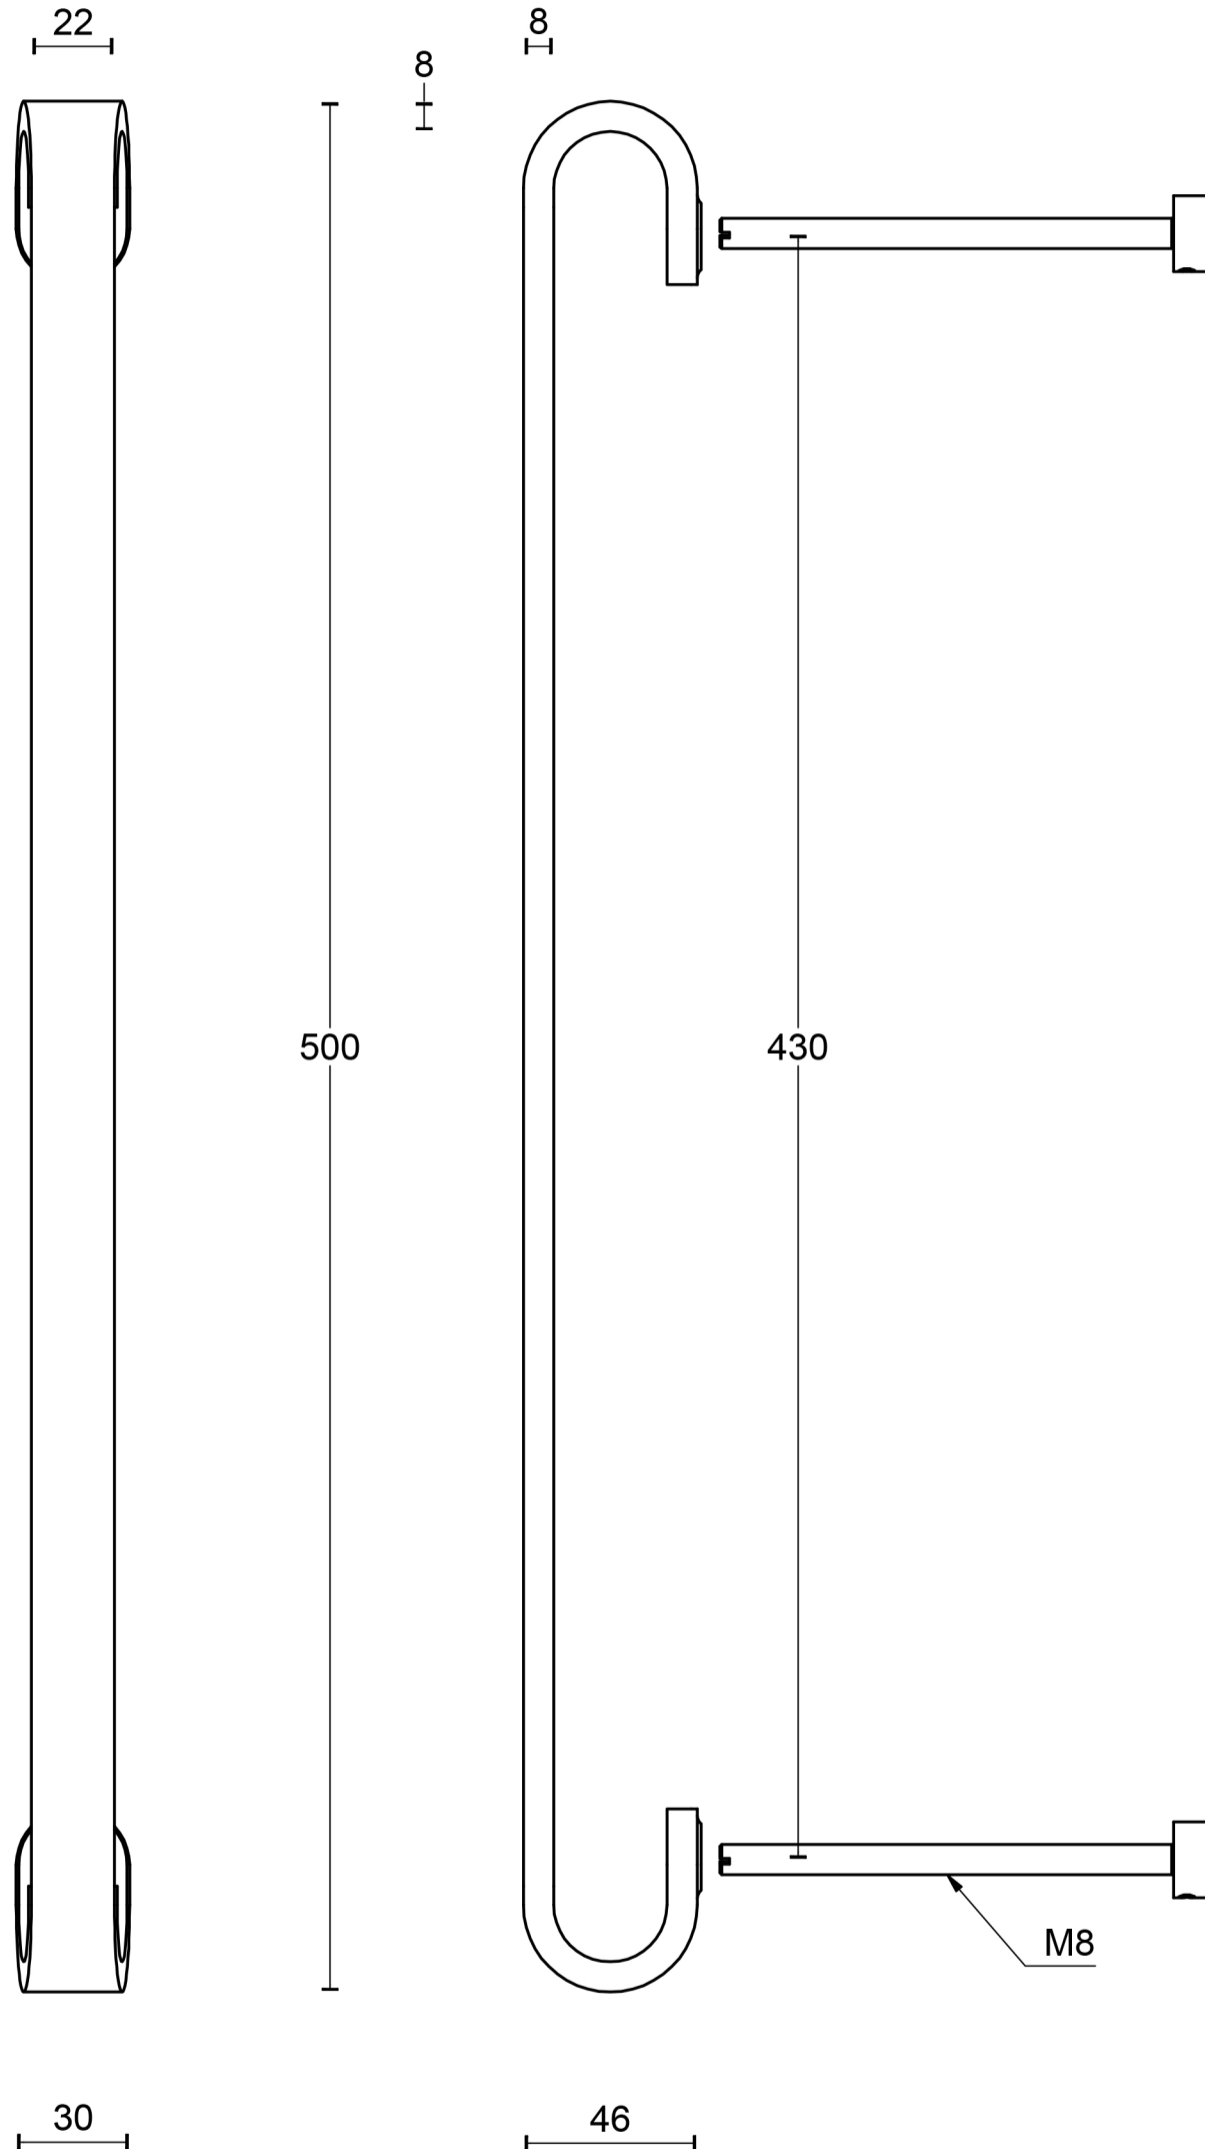

All information on the drawing is the property of Formani Holland B.V. and may not be copied, in any way whatsoever without obtaining the permission in writing from Formani Holland B.V.

TB500PS

pull handle bolt-through
stainless steel

FORMANI®		Part number:	
		TB500PS	
Doc no.: 2901G001 TB500 PS V02.dwg			
Drawn by: Christian Brimbois		Creation date: 1-3-2013	
Formani Holland B.V.		Formani FROM TWO TEASE ARCHITECTURAL HARDWARE	
www.twotease.com.au info@twotease.com.au			