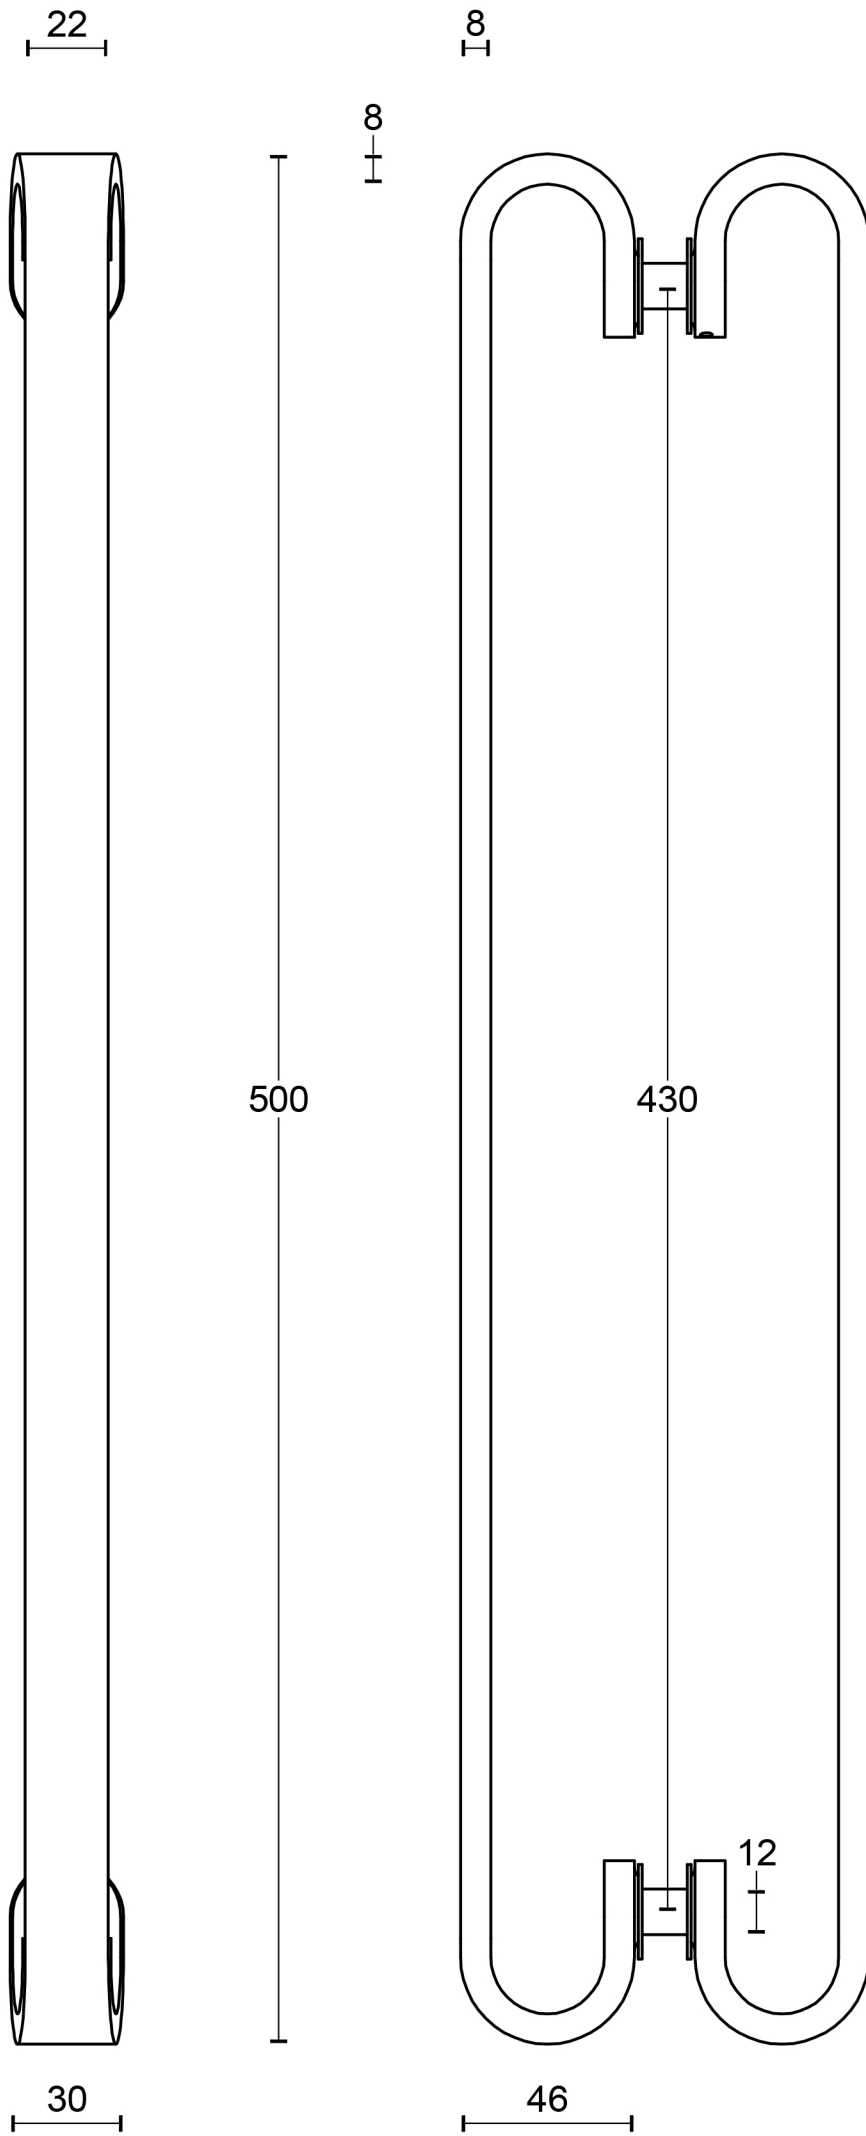

All information on the drawing is the property of Formani Holland B.V. and may not be copied, in any way whatsoever without obtaining the permission in writing from Formani Holland B.V.

TB500PA

pull handle back-to-back fixing
stainless steel

FORMANI®		Part number: 2901G001 TB500 PA V01	
		Description: TB500PA	
Doc no.: 2901G001 TB500 PA V01.dwg		A3	Format:
Drawn by: Christian	Creation date: 5-9-2012		
Formani Holland B.V.		Formani FROM TWO TEASE ARCHITECTURAL HARDWARE www.twotease.com.au info@twotease.com.au	