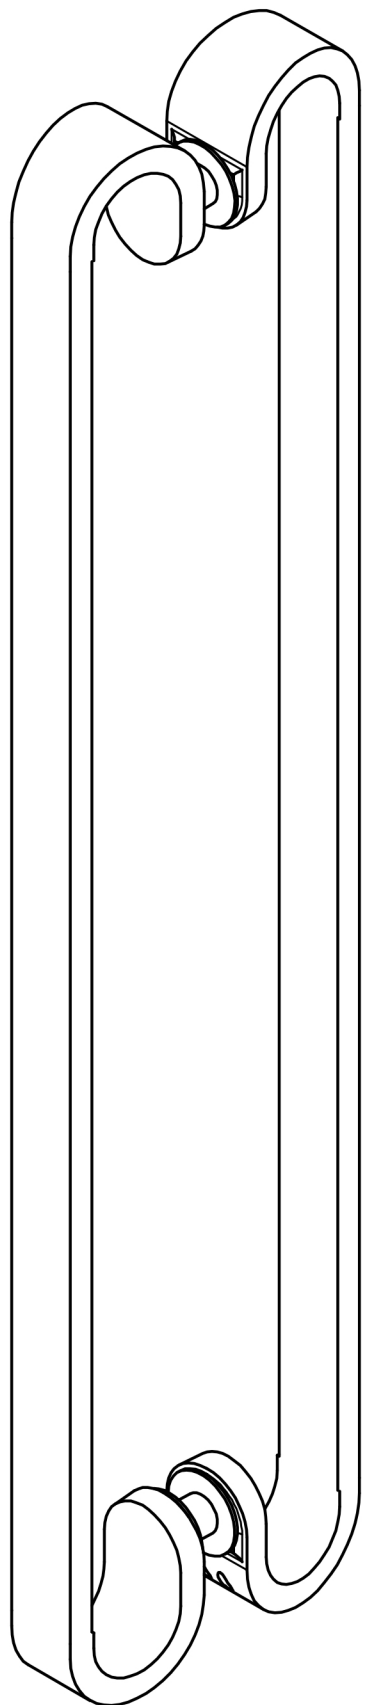

All information on the drawing is the property of Formani Holland B.V. and may not be copied, in any way whatsoever without obtaining the permission in writing from Formani Holland B.V.

TB500PA

pull handle back-to-back fixing
stainless steel

FORMANI®		Part number: 2901G001 TB500 PA V01	
		Description: TB500PA	
Doc no.: 2901G001 TB500 PA V01.dwg		A3	Format:
Drawn by: Christian	Creation date: 5-9-2012		
Formani Holland B.V.		Formani FROM TWO TEASE ARCHITECTURAL HARDWARE www.twotease.com.au info@twotease.com.au	