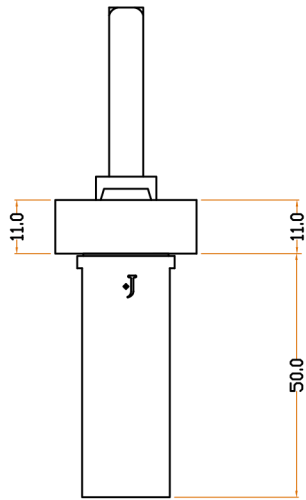

**JOLIE**<sup>®</sup>  
A timeless touch.

TOP VIEW

FRONT VIEW

SIDE VIEW

MATERIAL	FINISH	SCALE	DESCRIPTION
BRASS	ABH, OSF BLK, GBR	NTS	L HANDLE ON WINDOW ROSE
PROJN.	UNIT	DATE	ITEM CODE
	MM	30.05.22	J-1290