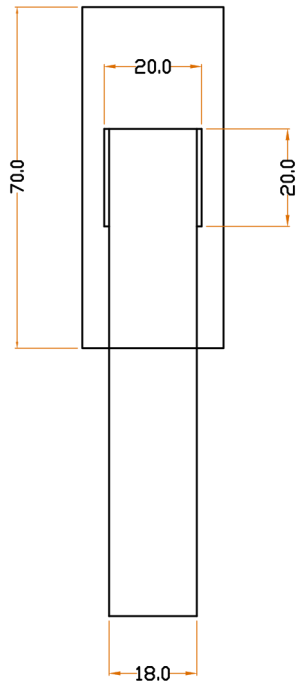

**JOLIE**<sup>®</sup>  
A timeless touch.

TOP VIEW

FRONT VIEW

SIDE VIEW

MATERIAL	FINISH	SCALE	DESCRIPTION
BRASS	ABH, OSF BLK, GBR	NTS	L HANDLE ON WINDOW ROSE
PROJN.	UNIT	DATE	ITEM CODE
	MM	30.05.22	J-1290