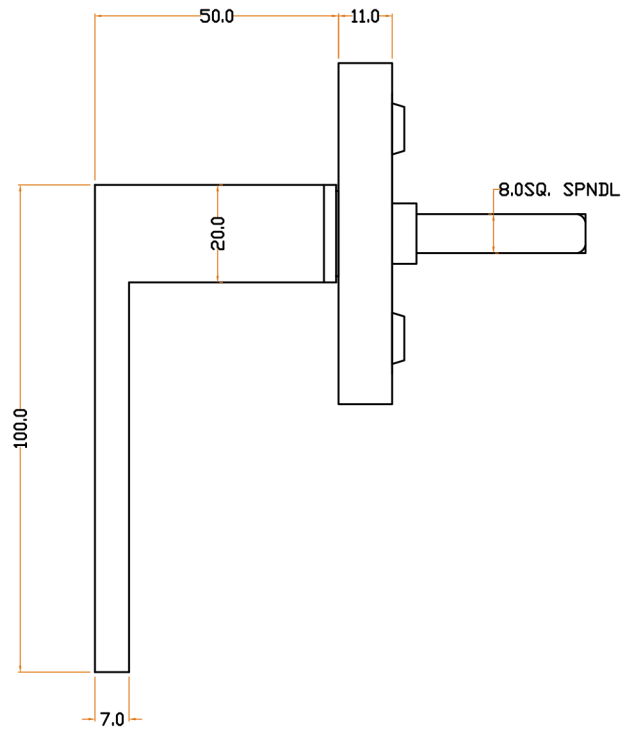

**JOLIE**<sup>®</sup>  
A timeless touch.

TOP VIEW

FRONT VIEW

SIDE VIEW

MATERIAL	FINISH	SCALE	DESCRIPTION
BRASS	ABH, OSF BLK, GBR	NTS	L HANDLE ON WINDOW ROSE
PROJN.	UNIT	DATE	ITEM CODE
	MM	30.05.22	J-1290