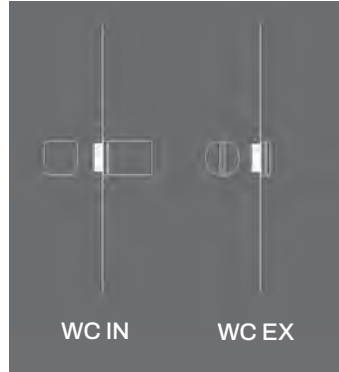

Magnetic rosette euro

WC without rosette

**Material** Stainless Steel  
Magnetic Stainless Steel

**3 Finishes** Matt Nickel   
Titanium Matt Black   
Glossy Chrome   
White (Special Finish) 

**Warranty** Surfaces: **3 years**

**Application** Minimum door thickness for installation is 40mm

**Variants** WC | Bathroom  
Euro

# VARIATIONS

WC Round without rosette

WC Square without rosette

Magnetic rosette round euro

Magnetic rosette square euro

WC | BATHROOM

EURO

ROUND

Euro Variant  
3-5 minutes

**WC Square Rosette Lock**

**Euro Lock**