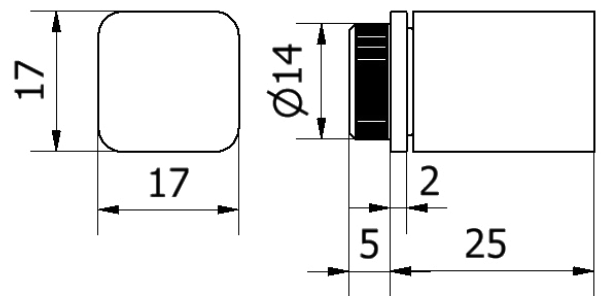

DIMENSIONS & ASSEMBLY

Assembly System Lock mounting into the door using screws.

Striking plate mounting into the door frame using screws

Preparation for door Hole Milling

Assembly Time W/C Bathroom Variant
5-10 minutes

Euro Variant
3-5 minutes