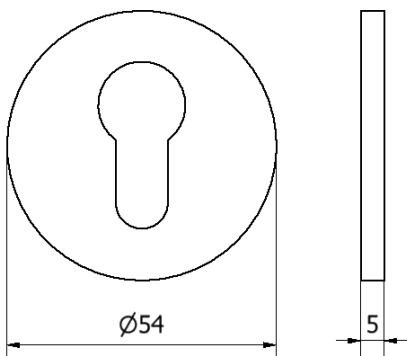

DIMENSIONS & ASSEMBLY

Assembly System Lock mounting into the door using screws.

Striking plate mounting into the door frame using screws

Preparation for door Hole Milling

Assembly Time W/C Bathroom Variant
5-10 minutes

Euro Variant
3-5 minutes