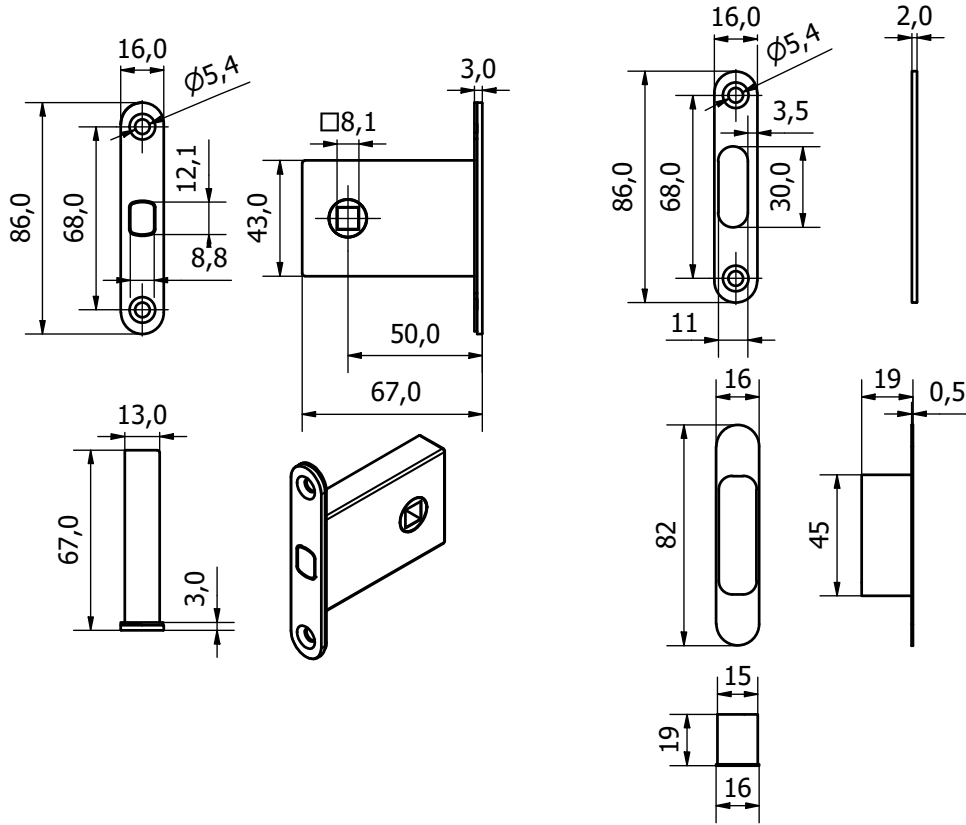

WC Square Rosette Lock