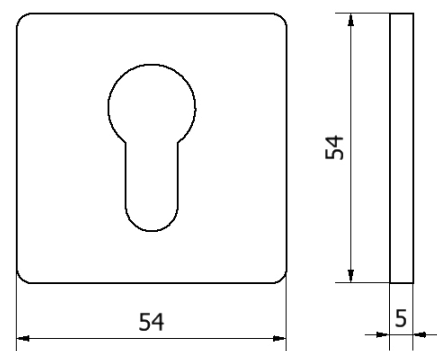

DIMENSIONS & ASSEMBLY

Assembly System Lock mounting into the door using screws.

Striking plate mounting into the door frame using screws

Preparation for door Hole Milling

Assembly Time W/C Bathroom Variant
5-10 minutes

Euro Variant
3-5 minutes