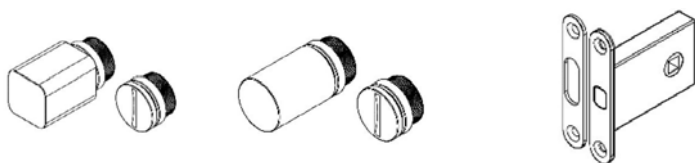

# M&T | WC & EURO LOCKS

For Magnetic Handles

Shown Above: WC/Bathroom Privacy Lock

The M&T WC & Euro Locks is compatible with the M&T Closing System. Magnetic is a system that reliably controls and closes the door but does not lock it. For complete safe locking we have also prepared bathroom/toilet lock and security lock with cylinder.

Magnetic rosette euro

WC without rosette

**Material** Stainless Steel  
Magnetic Stainless Steel

**3 Finishes** Matt Nickel   
Titanium Matt Black   
Glossy Chrome   
White (Special Finish) 

**Warranty** Surfaces: **3 years**