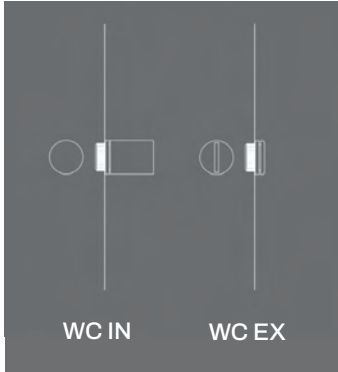

Magnetic rosette euro

WC without rosette

**Material** Stainless Steel  
Magnetic Stainless Steel

**3 Finishes** Matt Nickel   
Titanium Matt Black   
Glossy Chrome   
White (Special Finish) 

**Warranty** Surfaces: **3 years**

**Application** Minimum door thickness for installation is 40mm

**Variants** WC | Bathroom  
Euro

# VARIATIONS

WC Round without rosette

WC Square without rosette

Magnetic rosette round euro

Magnetic rosette square euro

WC | BATHROOM

EURO

ROUND

Euro Variant  
3-5 minutes

**WC Square Rosette Lock**

**Euro Lock**