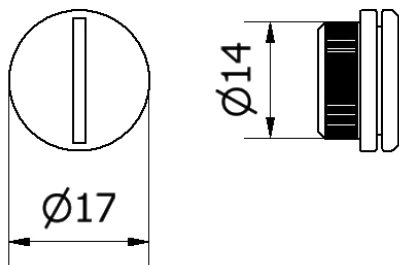

DIMENSIONS & ASSEMBLY

Assembly System Lock mounting into the door using screws.

Striking plate mounting into the door frame using screws

Preparation for door Hole Milling

Assembly Time W/C Bathroom Variant
5-10 minutes

Euro Variant
3-5 minutes