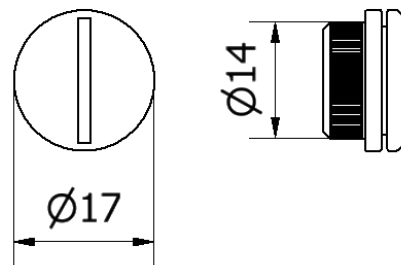

DIMENSIONS & ASSEMBLY

Assembly System Lock mounting into the door using screws.

Striking plate mounting into the door frame using screws

Preparation for door Hole Milling

Assembly Time W/C Bathroom Variant
5-10 minutes

Euro Variant
3-5 minutes