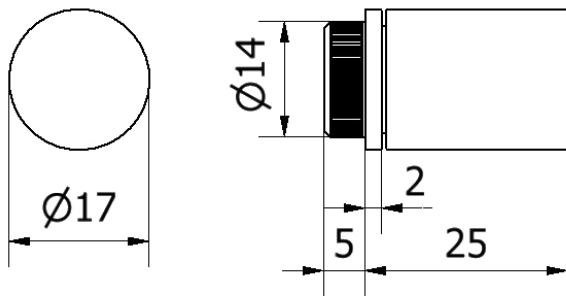

DIMENSIONS & ASSEMBLY

Assembly System Lock mounting into the door using screws.

Striking plate mounting into the door frame using screws

Preparation for door Hole Milling

Assembly Time W/C Bathroom Variant
5-10 minutes

Euro Variant
3-5 minutes