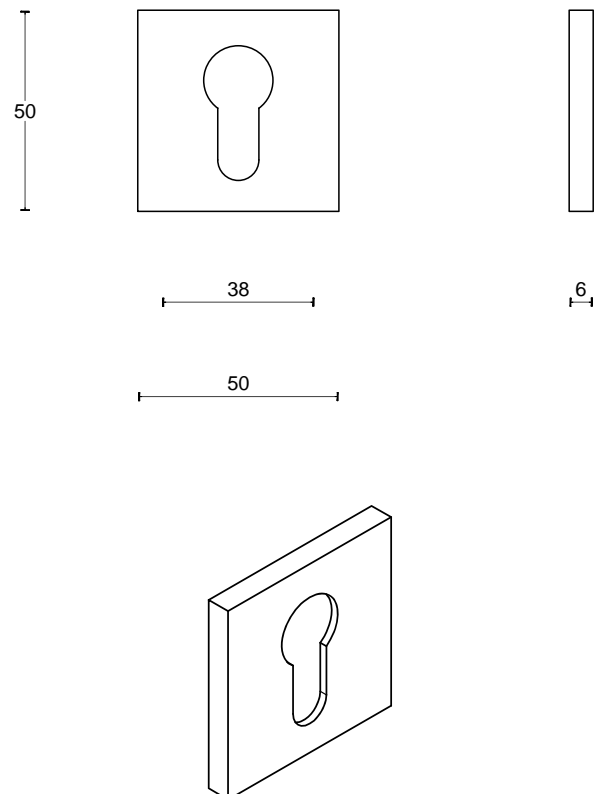

## FORMANI | Eric Kuster

Shown Above: EK100-G | Bronze (BR)

	Lever Handle	Code
<b>EK100-G</b>	20 x 20mm, 154mm long sprung on a rectangular plate	4001D001BRXX0
<b>EK101-G</b>	20 x 20mm, 134mm long sprung on a square rose	4001D002BRXX0
	Privacy	
<b>LSQWC50</b>	Square turn and release privacy set including 5/6/7/8mm pin with indication.	1501T062BRXXU
	Escutcheons	
<b>LSQBY50</b>	Key Escutcheons	1501Y062BRXX0

**EK100-G**

**EK101-G**

**LSQWC50**

**LSQBY50**

Two Tease offers a range of lock options for handles.  
Click on the boxes to see more information.

---