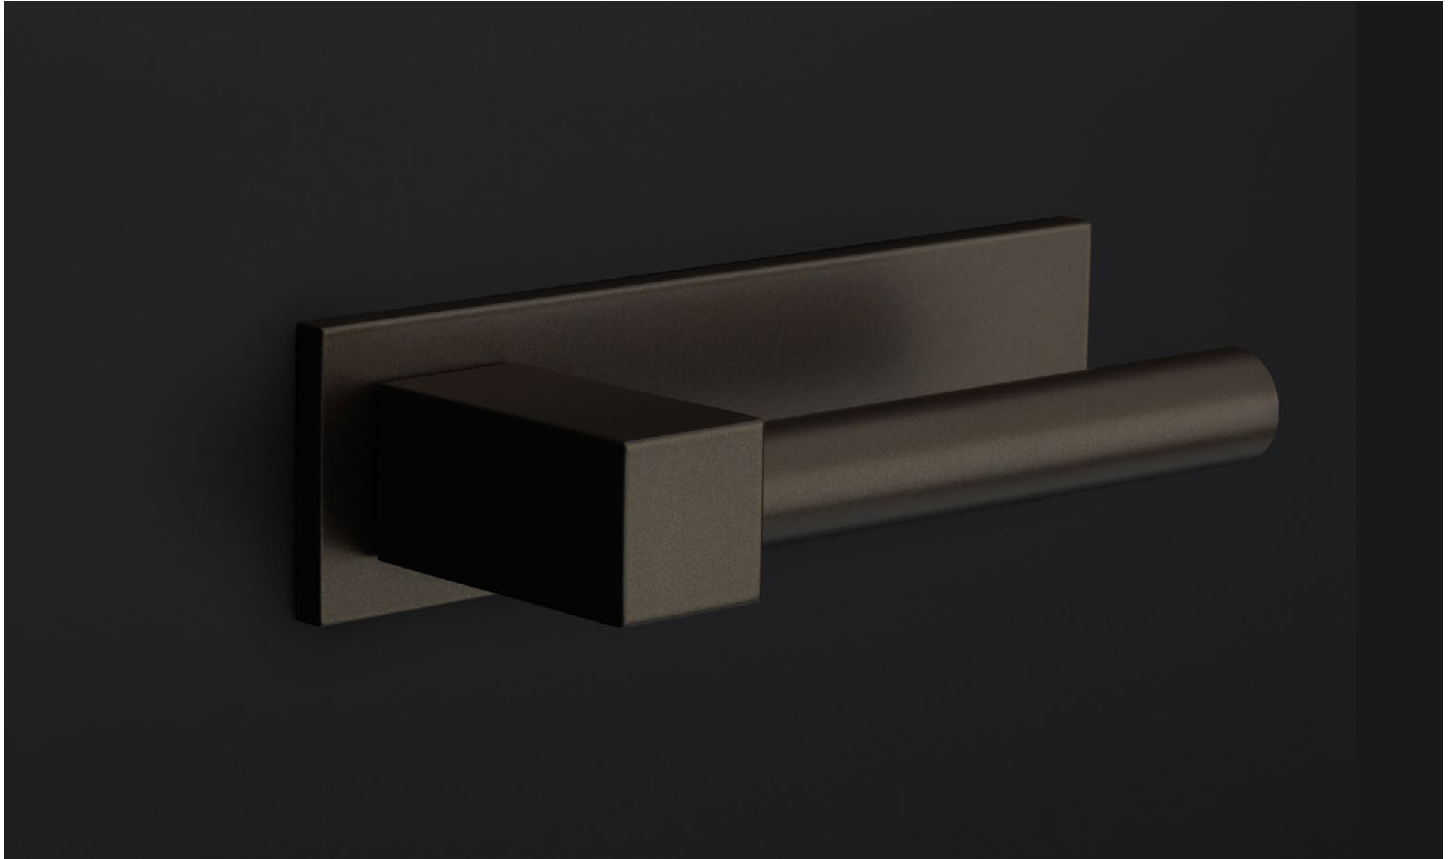

# BOBBY LEVER

## FORMANI | Eric Kuster

Shown Above: EK100-G | Bronze (BR)

	Lever Handle	Code
<b>EK100-G</b>	20 x 20mm, 154mm long sprung on a rectangular plate	4001D001BRXX0
<b>EK101-G</b>	20 x 20mm, 134mm long sprung on a square rose	4001D002BRXX0
	Privacy	
<b>LSQWC50</b>	Square turn and release privacy set including 5/6/7/8mm pin with indication.	1501T062BRXXU
	Escutcheons	
<b>LSQBY50</b>	Key Escutcheons	1501Y062BRXX0

More finishes available on the next page.

EK100-G

	EK100-G	LSQWC50	LSQBY50
Available Finishes	Door Handle	Privacy	Key Escutcheon
Satin Stainless Steel   IN	 4001D001INXX0	 1501T062INXXU	 1501Y062INXX0
PVD Satin Black   NM	 4001D001IZXX0	 1501T062NMXXU	 1501Y062NMXX0
Bronze   BR	 4001D001BRXX0	 1501T062BRXXU	 1501Y062BRXX0

EK101-G

	EK101-G	LSQWC50	LSQBY50
Available Finishes	Door Handle	Privacy	Key Escutcheon
Satin Stainless Steel   IN	 4001D002INXX0	 1501T062INXXU	 1501Y062INXX0
PVD Satin Black   NM	 4001D002IZXX0	 1501T062NMXXU	 1501Y062NMXX0
Bronze   BR	 4001D002BRXX0	 1501T062BRXXU	 1501Y062BRXX0