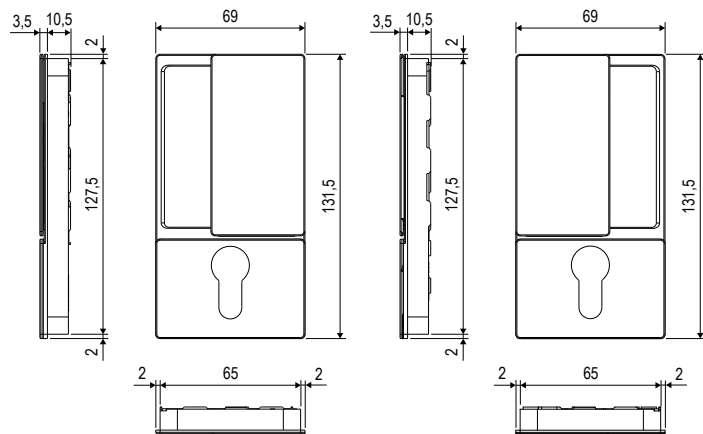

WAVE EURO KEY LOCK

SECURITY

WAVE Hinged/ Sliding Doors	WAVE Polaris lock	Minimal Plus XT Striker
B30003.00.01 ☐	B06133.XX.34 ☐	B02402.28.34 ☐
B30003.00.32 ☐	B06133.XX.34 ☐	B02402.28.34 ☐
B30003.00.93 ☒	B06133.XX.93 ☒	B02402.28.93 ☒
B30003.00.FM ☐	B06133.XX.FM ☐	B02402.28.FM ☐

Enquire for alternative lock and striker combinations.

WAVE Sliding Doors	Scivola Tre Class lock
B30003.01.01 ☐	B08982.50.34 ☐
B30003.01.32 ☐	B08982.50.34 ☐
B30003.01.93 ☒	B08982.50.93 ☒
B30003.01.FM ☐	B08982.50.FM ☐

Striker is included with the Scivola Tre Class.