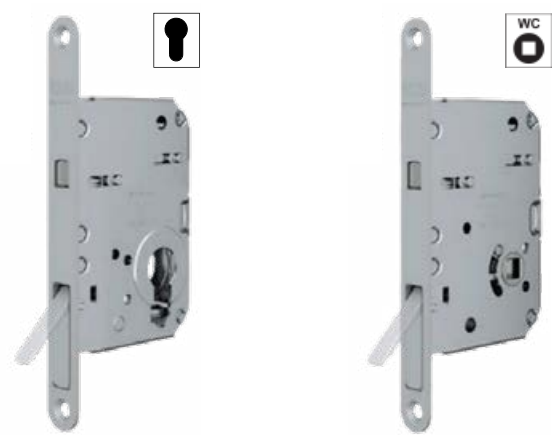

Lock Type
WC Lock
Euro Key Lock

BACKSETS
50mm
60mm

HUB
6mm

MATERIAL
Steel

STEEL FOREND
Round End
18mm

FINISHES
34 | Satin Chrome
93 | Matt Black
FM | Matt White

Mortice lock with **PATENTED** magnetic axial movement and central latch in plastic material which is matched with the forend colour.

The lock has no protrusion on the forend thanks to the latch completely inside the lock body.

Sliding Doors

SCIVOLA TRE CLASS

Fixed Flush Handle

Lock Type
WC Lock
Euro Key Lock

BACKSETS
50mm

HUB
8mm

MATERIAL
Steel

STEEL FOREND
Round End
16mm

FINISHES
34 | Satin Chrome
93 | Matt Black
FM | Matt White

The hub of the handle operates the hook which can be locked by the bathroom lock. To slide the door, use the concealed pull out lever placed in the lock forend.