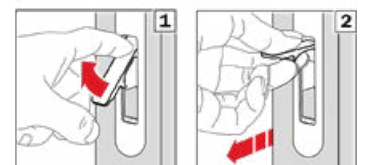

Lock Type
WC Lock
Euro Key Lock

BACKSETS
50mm

HUB
8mm

MATERIAL
Steel

STEEL FOREND
Round End
16mm

FINISHES
34 | Satin Chrome
93 | Matt Black
FM | Matt White

The hub of the handle operates the hook which can be locked by the bathroom lock. To slide the door, use the concealed pull out lever placed in the lock forend.