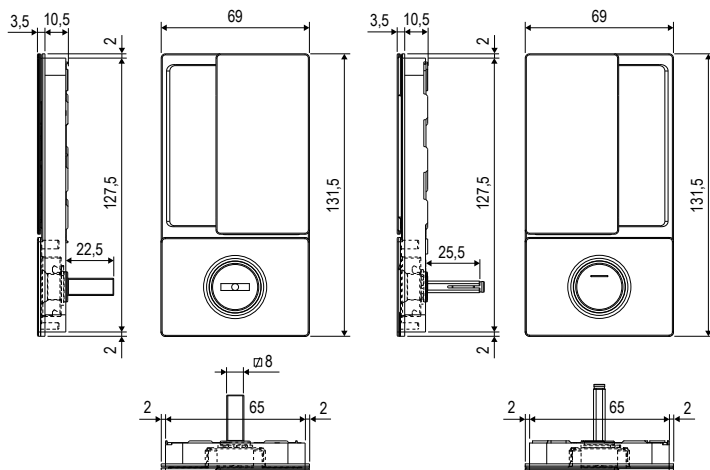

WAVE BATHROOM

PRIVACY

WAVE Swinging/ Hinged Doors	WAVE Polaris lock	Minimal Plus XT Striker
B30002.00.01 ☐	B06132.XX.34 ☐	B02402.28.34 ☐
B30002.00.32 ☐	B06132.XX.34 ☐	B02402.28.34 ☐
B30002.00.93 ☒	B06132.XX.93 ☒	B02402.28.93 ☒
B30002.00.FM ☐	B06132.XX.FM ☐	B02402.28.FM ☐

Enquire for alternative lock and striker combinations.

WAVE Sliding Doors	Scivola Tre Class lock
B30002.02.01 ☐	B08981.50.34 ☐
B30002.02.32 ☐	B08981.50.34 ☐
B30002.02.93 ☒	B08981.50.93 ☒
B30002.02.FM ☐	B08981.50.FM ☐

Striker is included with the Scivola Tre Class.