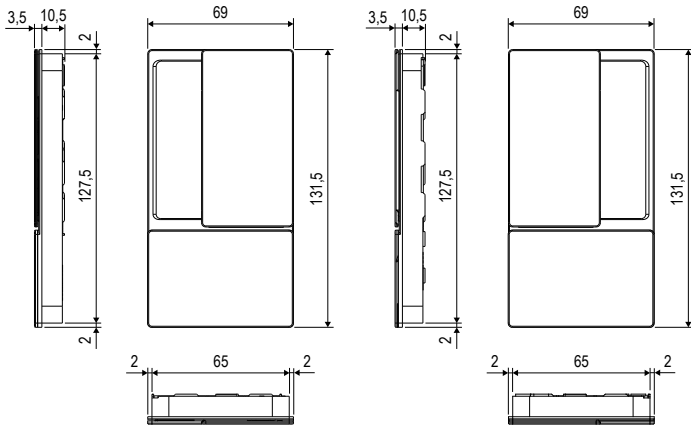

WAVE BLIND

PASSAGE

WAVE Swinging/ Hinged Doors	WAVE Polaris lock	Minimal Plus XT Striker
B30000.00.01 ☐	B06132.XX.34 ☐	B02402.28.34 ☐
B30000.00.32 ☐	B06132.XX.34 ☐	B02402.28.34 ☐
B30000.00.93 ☒	B06132.XX.93 ☒	B02402.28.93 ☒
B30000.00.FM ☐	B06132.XX.FM ☐	B02402.28.FM ☐

Enquire for alternative lock and striker combinations.

WAVE Sliding Doors	Scivola Tre Class lock
B30000.01.01 ☐	B08981.50.34 ☐
B30000.01.32 ☐	B08981.50.34 ☐
B30000.01.93 ☒	B08982.50.93 ☒
B30000.01.FM ☐	B08982.50.FM ☐

Striker is included with the Scivola Tre Class.