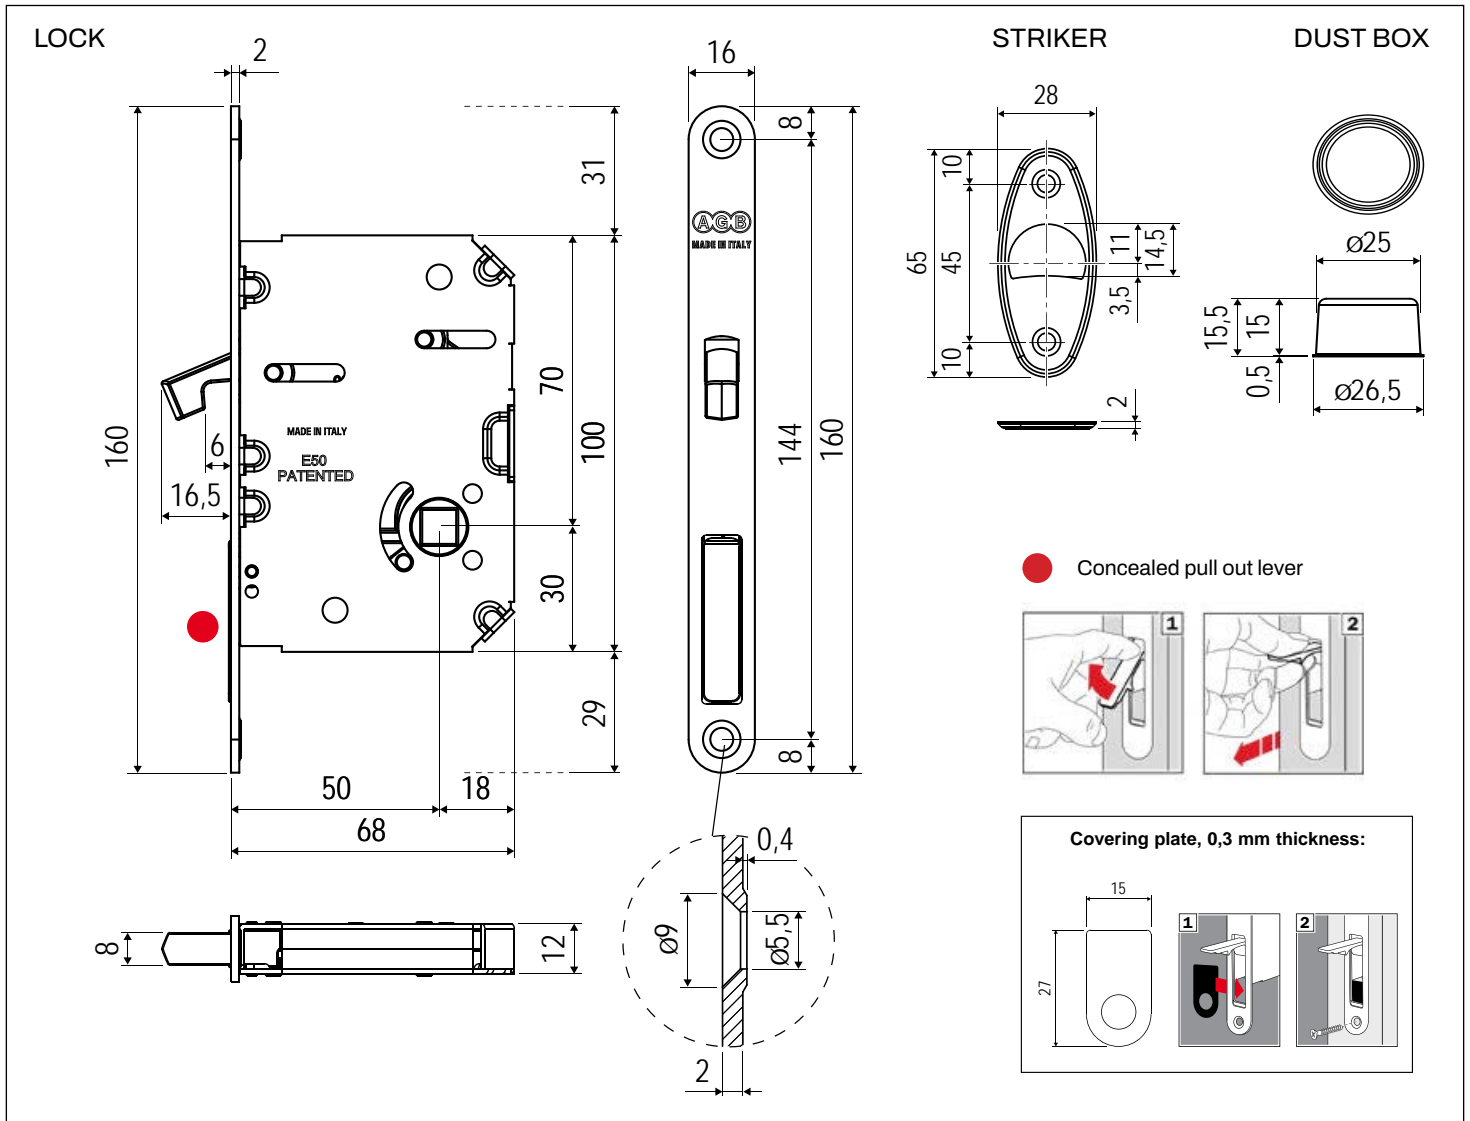

Function

The hub of the handle operates the hook which can be locked by the bathroom lock. To slide the door, use the concealed pull out lever placed in the lock forend.

Lock Type

WC Lock
Euro Key Lock

Backsets

50mm

Hub
8mm

Material
Steel

Steel Forend

Round End
16mm

Mounting

Fasten the lock and striker with 4 screws (4x20 mm).

Codes & Finishes