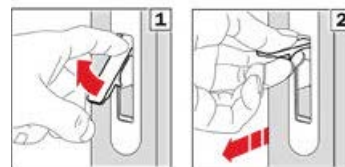

SCIVOLA TRE CLASS

AGB LOCK FOR SLIDING DOORS

Description

Scivola Tre Class is a minimalistic patented lock that removes the need for a finger pull in a sliding door, in fact the pull out lever has a great grip to allow the door to slide in the smoothest way possible. The concealed pull out lever replaces the finger pull and, as a consequence, there is no need to drill the door for the dedicated hole.

Function

The hub of the handle operates the hook which can be locked by the bathroom lock. To slide the door, use the concealed pull out lever placed in the lock forend.

Lock Type

WC Lock
Euro Key Lock

Backsets

50mm

Hub
8mm

Material
Steel

Steel Forend

Round End
16mm

Mounting

Fasten the lock and striker with 4 screws (4x20 mm).

Codes & Finishes