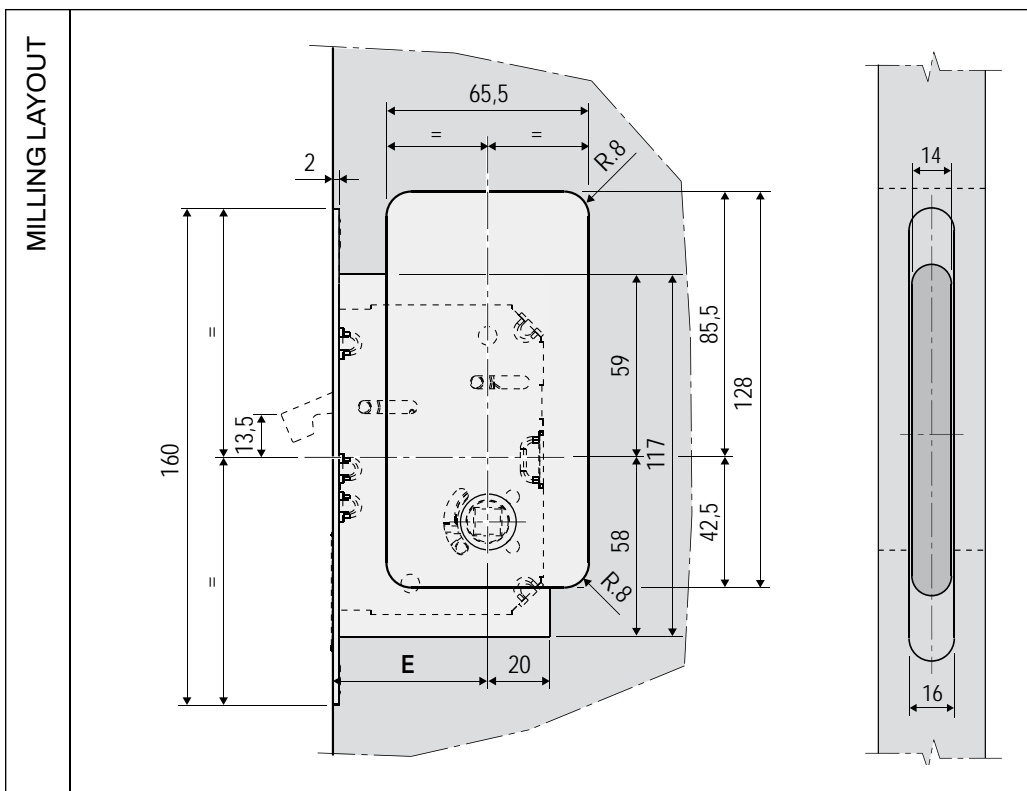

50mm

Hub
8mm

Material
Steel

Steel Forend

Round End
16mm

Mounting

Fasten the lock and striker with 4 screws (4x20 mm).

Codes & Finishes