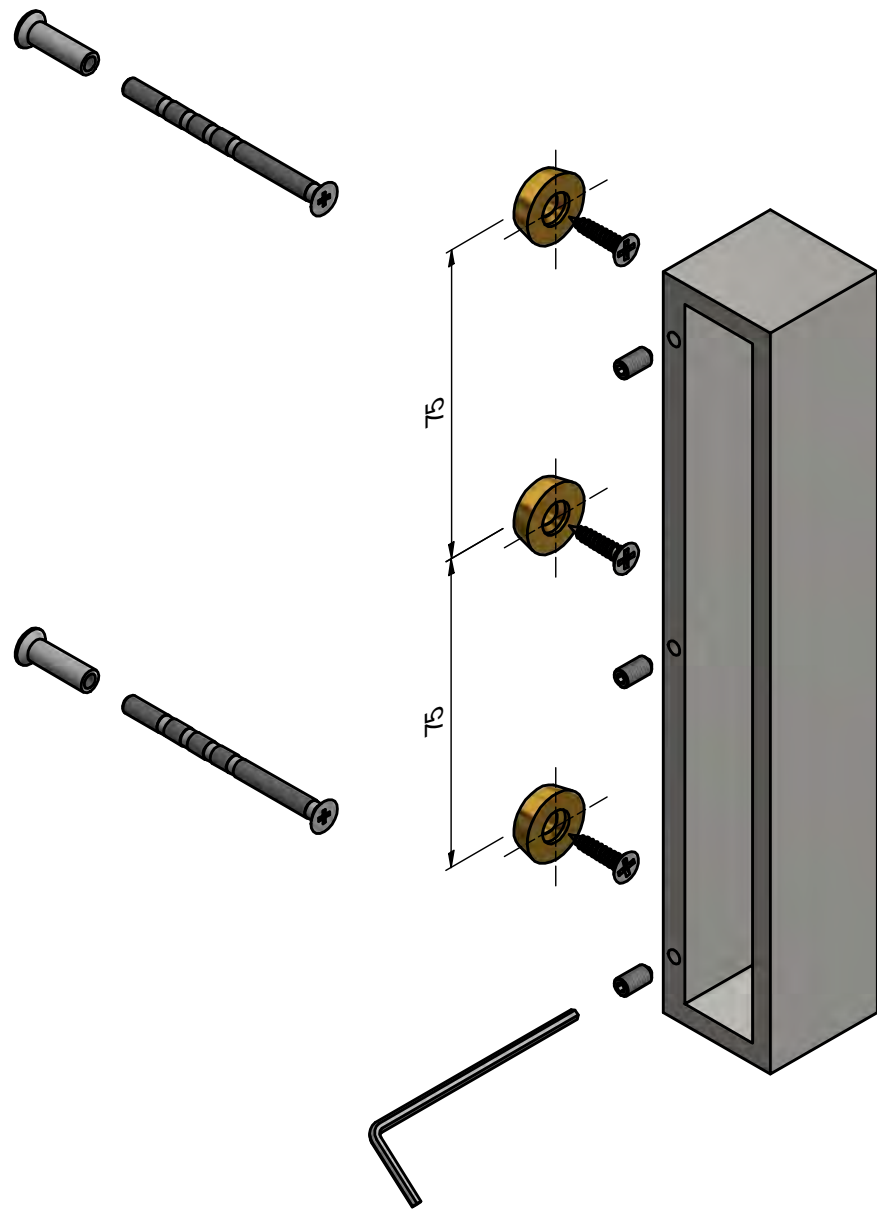

BOBBY EK180

flush pull for sliding door
stainless steel

Type :	BOBBY EK180	Version:
Description:	flush pull for sliding door stainless steel	Format
Formani filename: 4001Z031_EK180_V01.dwg		A3
Drawn by: Christian Brimbois		
Creation date: 14-6-2021		