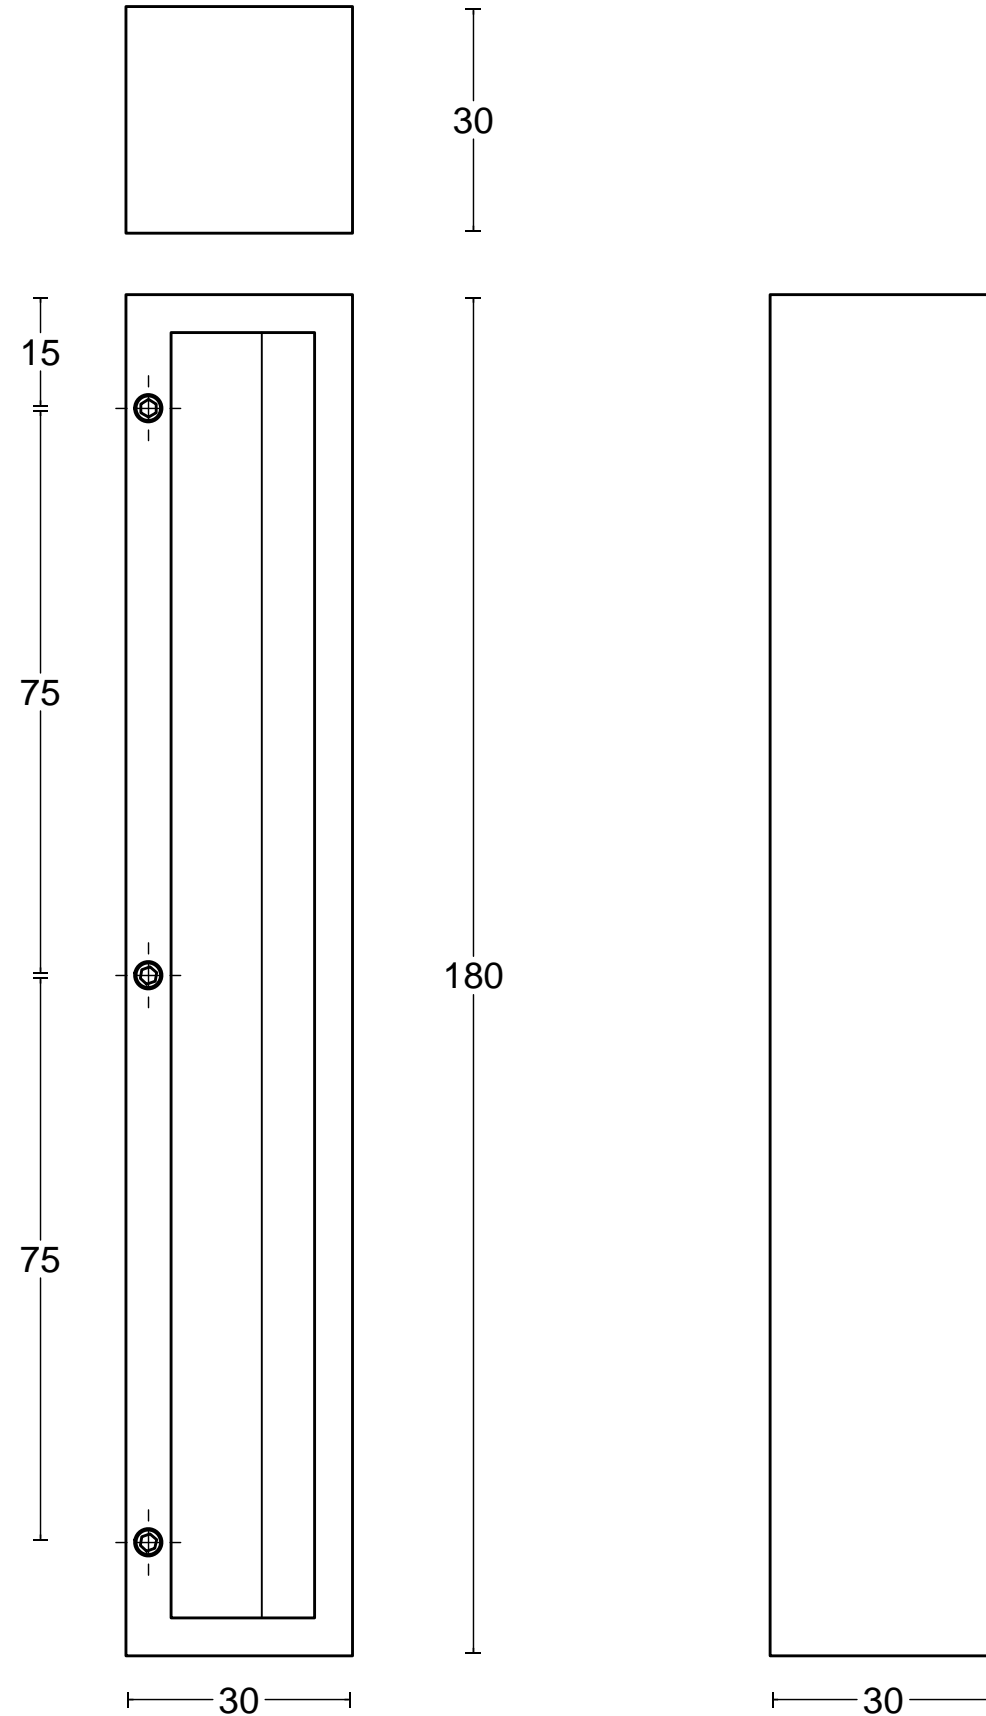

BOBBY EK180

flush pull for sliding door
stainless steel

Type :	BOBBY EK180	Version:
Description:	flush pull for sliding door stainless steel	Format
Formani filename: 4001Z031_EK180_V01.dwg		A3
Drawn by: Christian Brimbois		
Creation date: 14-6-2021		