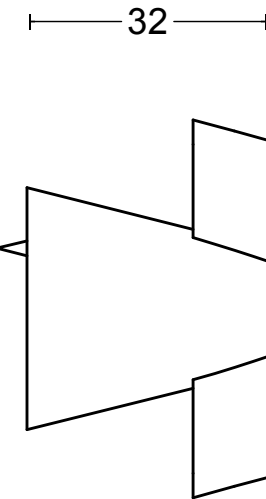

CONE OH32M

solid cabinet knob
stainless steel

50

10

pin against rotation

M4

TWO TEASE
ARCHITECTURAL HARDWARE

Formani FROM TWO TEASE ARCHITECTURAL HARDWARE

Drawn by: Christian Brimbois

Creation date: 5-3-2021

Description:

**solid cabinet knob
stainless steel**

Format

A3