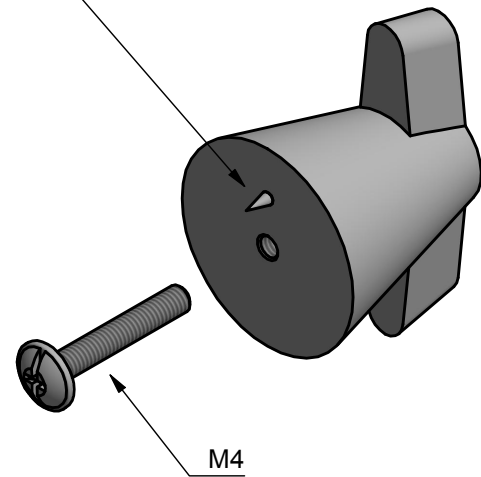

CONE OH32M

solid cabinet knob
stainless steel

50

10

pin against rotation

M4

TWO TEASE
ARCHITECTURAL HARDWARE

Formani FROM TWO TEASE ARCHITECTURAL HARDWARE

Drawn by: Christian Brimbois

Creation date: 5-3-2021

Description:

**solid cabinet knob
stainless steel**

Format

A3