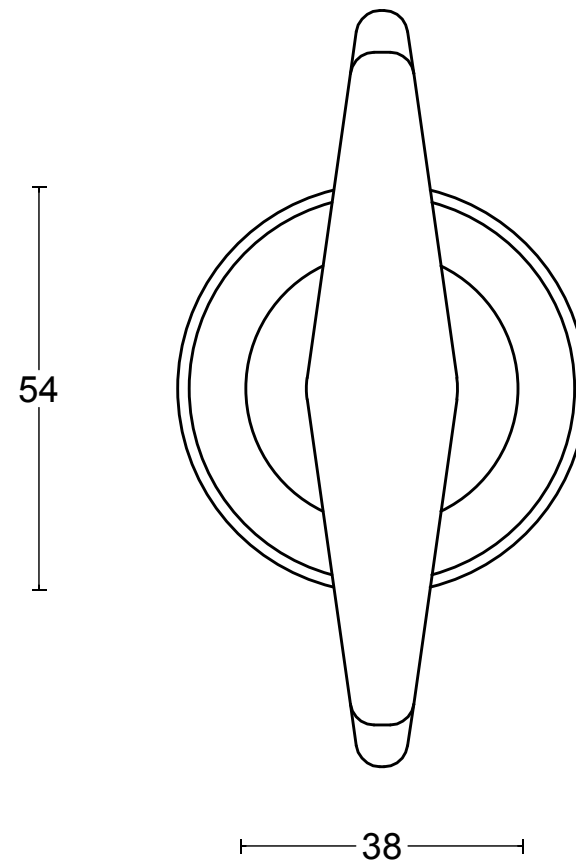

CONE OH200V

solid front door knob
stainless steel

TWO TEASE
ARCHITECTURAL HARDWARE

FORMANI®

FORMANI HOLLAND B.V.
EUROPALAAN 12
6199 AB MAASTRICHT-AIRPORT NL
T +31 (0)43 308 90 00
INFO@FORMANI.COM
WWW.FORMANI.COM

Type :
CONE OH200V

Version:

Formani filename: 3802K001_OH200V_V01.dwg

Drawn by: Christian Brimbois

Creation date: 5-3-2021

Description:
**solid front door knob
stainless steel**

Format

A3