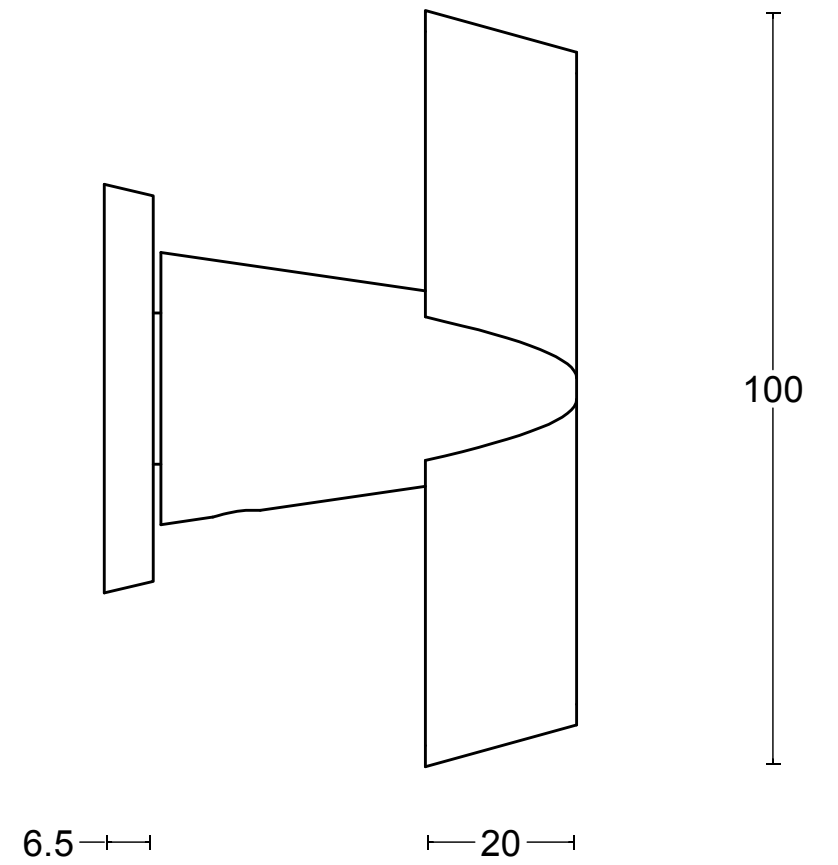

CONE OH200V

solid front door knob
stainless steel

TWO TEASE
ARCHITECTURAL HARDWARE

FORMANI®

FORMANI HOLLAND B.V.
EUROPALAAN 12
6199 AB MAASTRICHT-AIRPORT NL
T +31 (0)43 308 90 00
INFO@FORMANI.COM
WWW.FORMANI.COM

Type :
CONE OH200V

Version:

Formani filename: 3802K001_OH200V_V01.dwg

Drawn by: Christian Brimbois

Creation date: 5-3-2021

Description:
**solid front door knob
stainless steel**

Format

A3