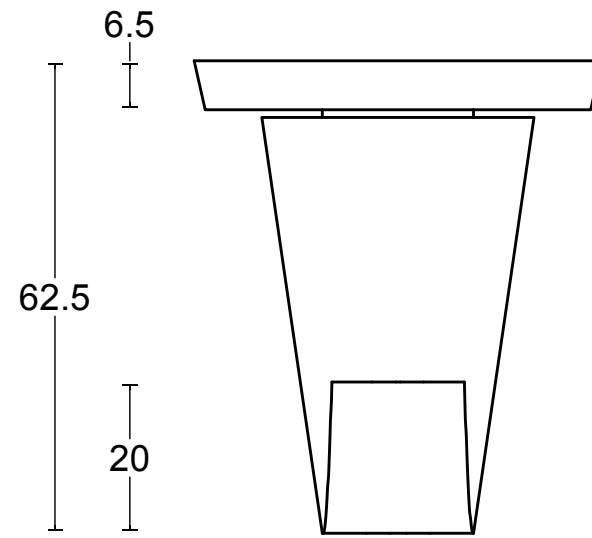

CONE OH200V

solid front door knob
stainless steel

TWO TEASE
ARCHITECTURAL HARDWARE

FORMANI®

FORMANI HOLLAND B.V.
EUROPALAAN 12
6199 AB MAASTRICHT-AIRPORT NL
T +31 (0)43 308 90 00
INFO@FORMANI.COM
WWW.FORMANI.COM

Type :
CONE OH200V

Version:

Formani filename: 3802K001_OH200V_V01.dwg

Drawn by: Christian Brimbois

Creation date: 5-3-2021

Description:
**solid front door knob
stainless steel**

Format

A3