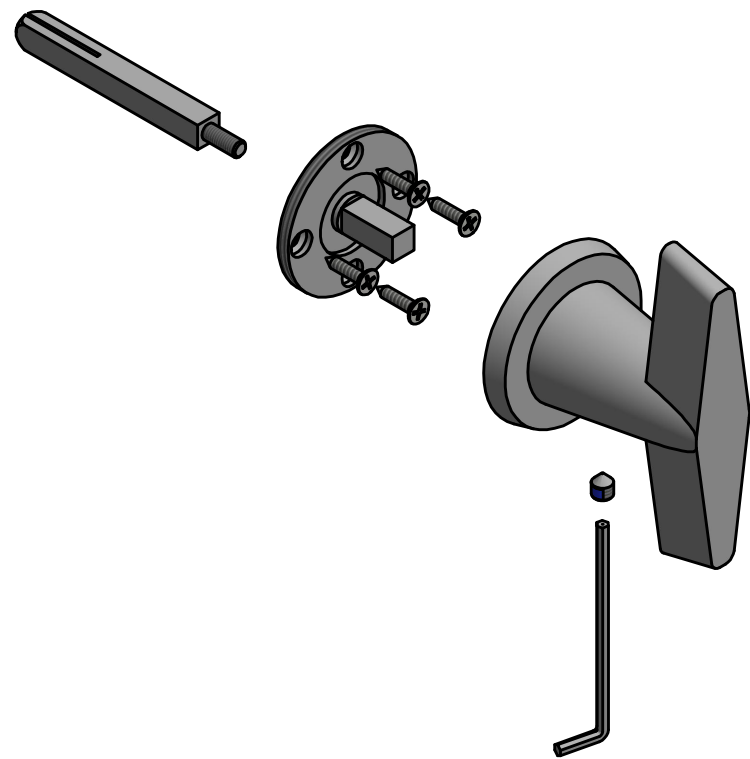

# CONE OH200V

solid front door knob  
stainless steel

**TWO TEASE**  
ARCHITECTURAL HARDWARE

FORMANI®

FORMANI HOLLAND B.V.  
EUROPALAAN 12  
6199 AB MAASTRICHT-AIRPORT NL  
T +31 (0)43 308 90 00  
INFO@FORMANI.COM  
WWW.FORMANI.COM

Type :  
**CONE OH200V**

Version:

Formani filename: 3802K001\_OH200V\_V01.dwg

Drawn by: Christian Brimbois

Creation date: 5-3-2021

Description:  
**solid front door knob  
stainless steel**

Format

**A3**