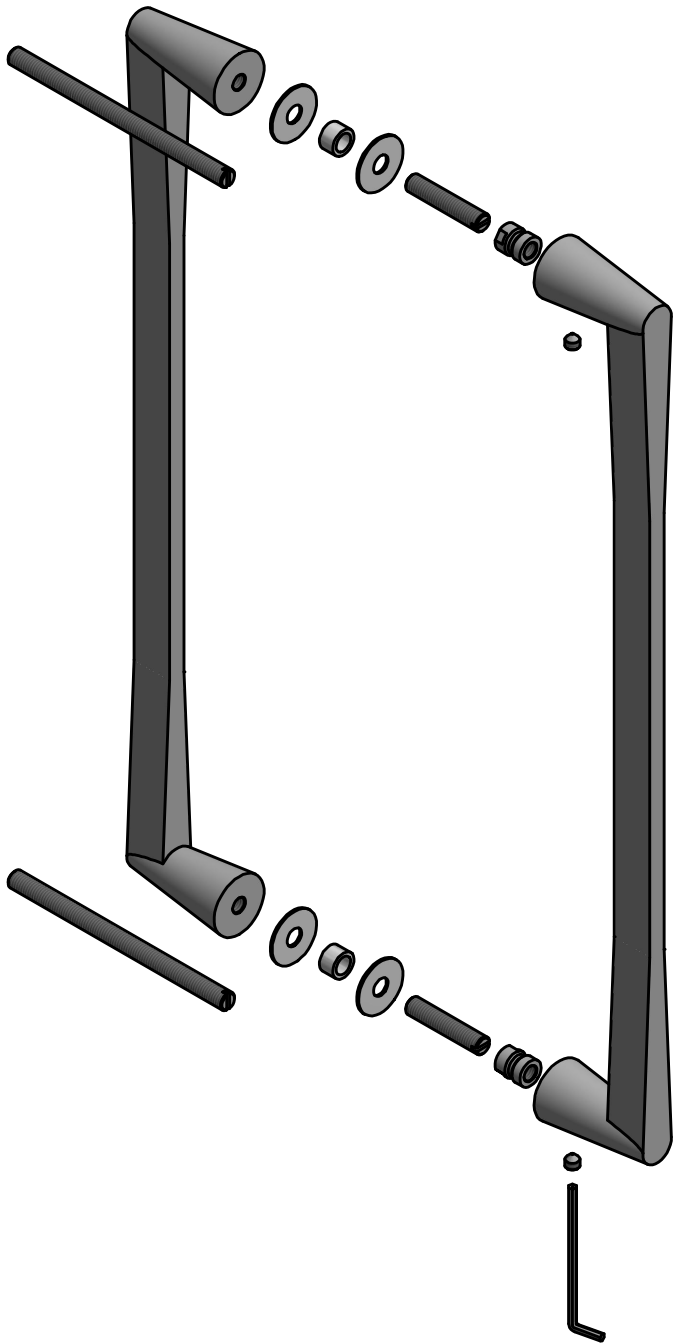

# CONE OH400 PA

solid pull handle  
back to back fixing  
stainless steel

28

428

28

55

<p><b>FORMANI</b><sup>®</sup></p> <p>FORMANI HOLLAND B.V. EUROPALAAN 12 6199 AB MAASTRICHT-AIRPORT NL T +31 (0)43 308 90 00 INFO@FORMANI.COM WWW.FORMANI.COM</p>	Type :	<b>CONE OH400 PA</b>	Version:
	Description:		Format
	<p>solid pull handle back to back fixing stainless steel</p>		<b>A3</b>
Formani filename: 3801G001_3_OH400_PA_V01.dwg	Drawn by: Christian Brimbois	Creation date: 10-3-2021	