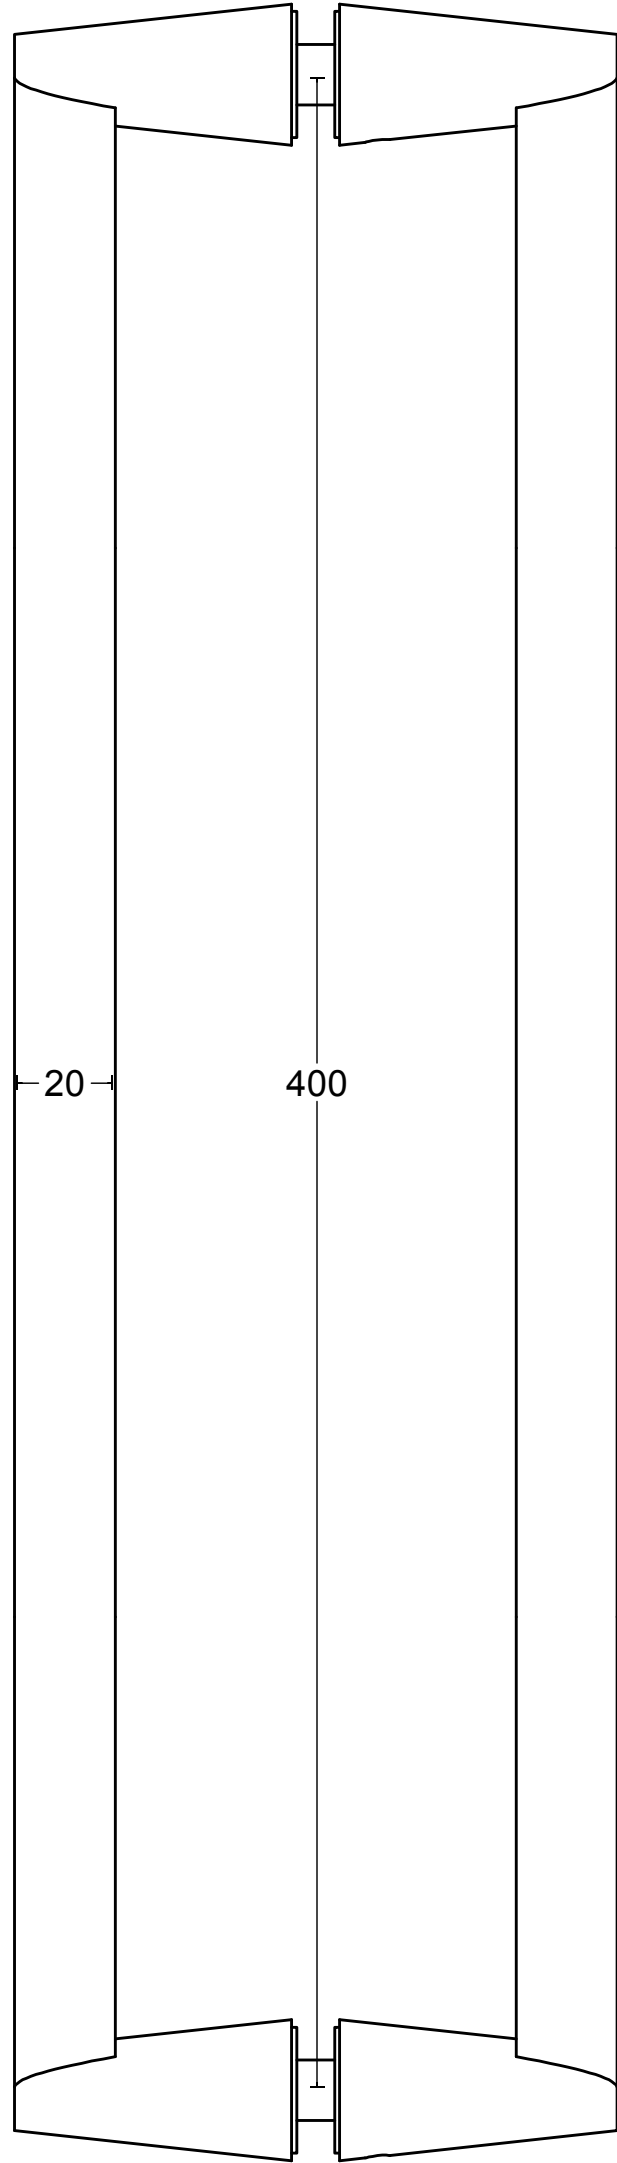

# CONE OH400 PA

solid pull handle  
back to back fixing  
stainless steel

28

428

28

55

<p><b>FORMANI</b><sup>®</sup></p> <p>FORMANI HOLLAND B.V. EUROPALAAN 12 6199 AB MAASTRICHT-AIRPORT NL T +31 (0)43 308 90 00 INFO@FORMANI.COM WWW.FORMANI.COM</p>	Type :	<b>CONE OH400 PA</b>	Version:
	Description:		Format
	<p>solid pull handle back to back fixing stainless steel</p>		<b>A3</b>
Formani filename: 3801G001_3_OH400_PA_V01.dwg	Drawn by: Christian Brimbois	Creation date: 10-3-2021	