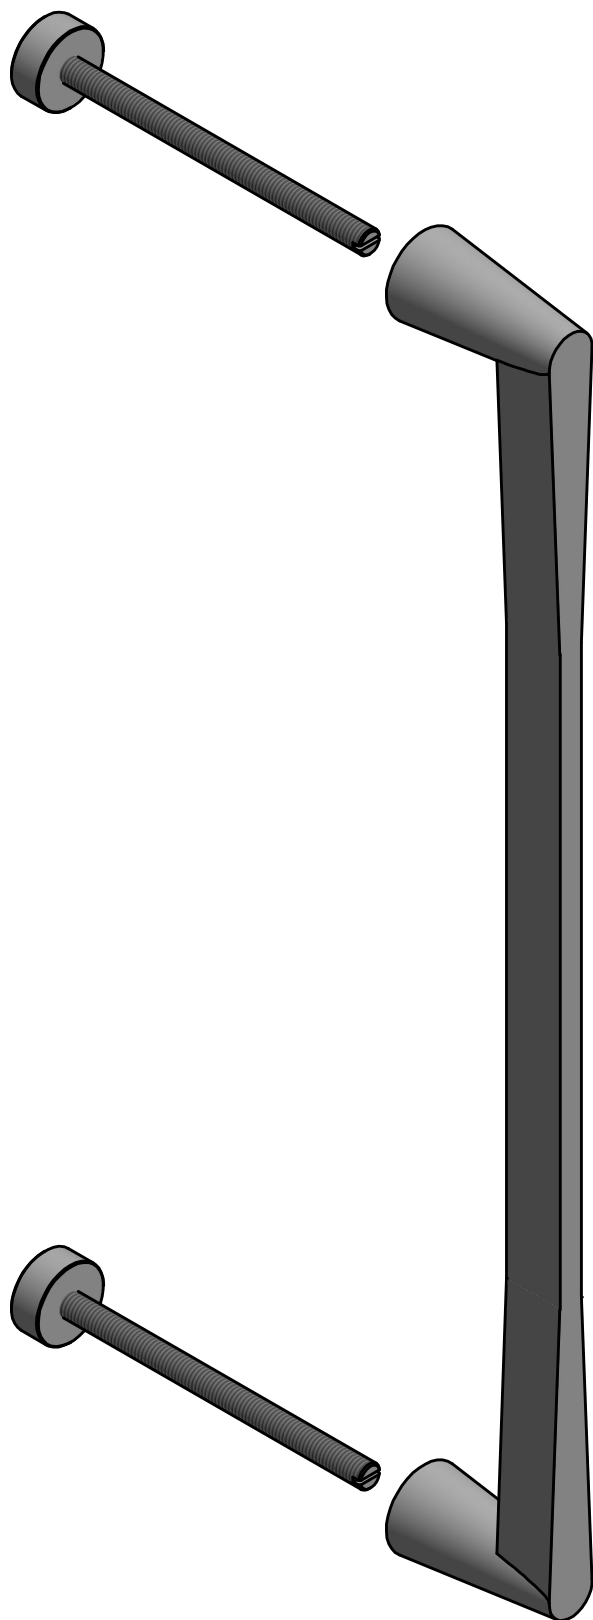

CONE OH400 PS

solid pull handle
bolt through fixing
stainless steel

<p>FORMANI[®]</p> <p>FORMANI HOLLAND B.V. EUROPALAAN 12 6199 AB MAASTRICHT-AIRPORT NL T +31 (0)43 308 90 00 INFO@FORMANI.COM WWW.FORMANI.COM</p>	Type :	Version:
	<p>CONE OH400 PS</p>	
	Description:	Format
Formani filename: 3801G001_2_OH400_PS_V01.dwg	<p>solid pull handle bolt through fixing stainless steel</p>	<p>A3</p>
Drawn by: Christian Brimbois		
Creation date: 9-3-2021		