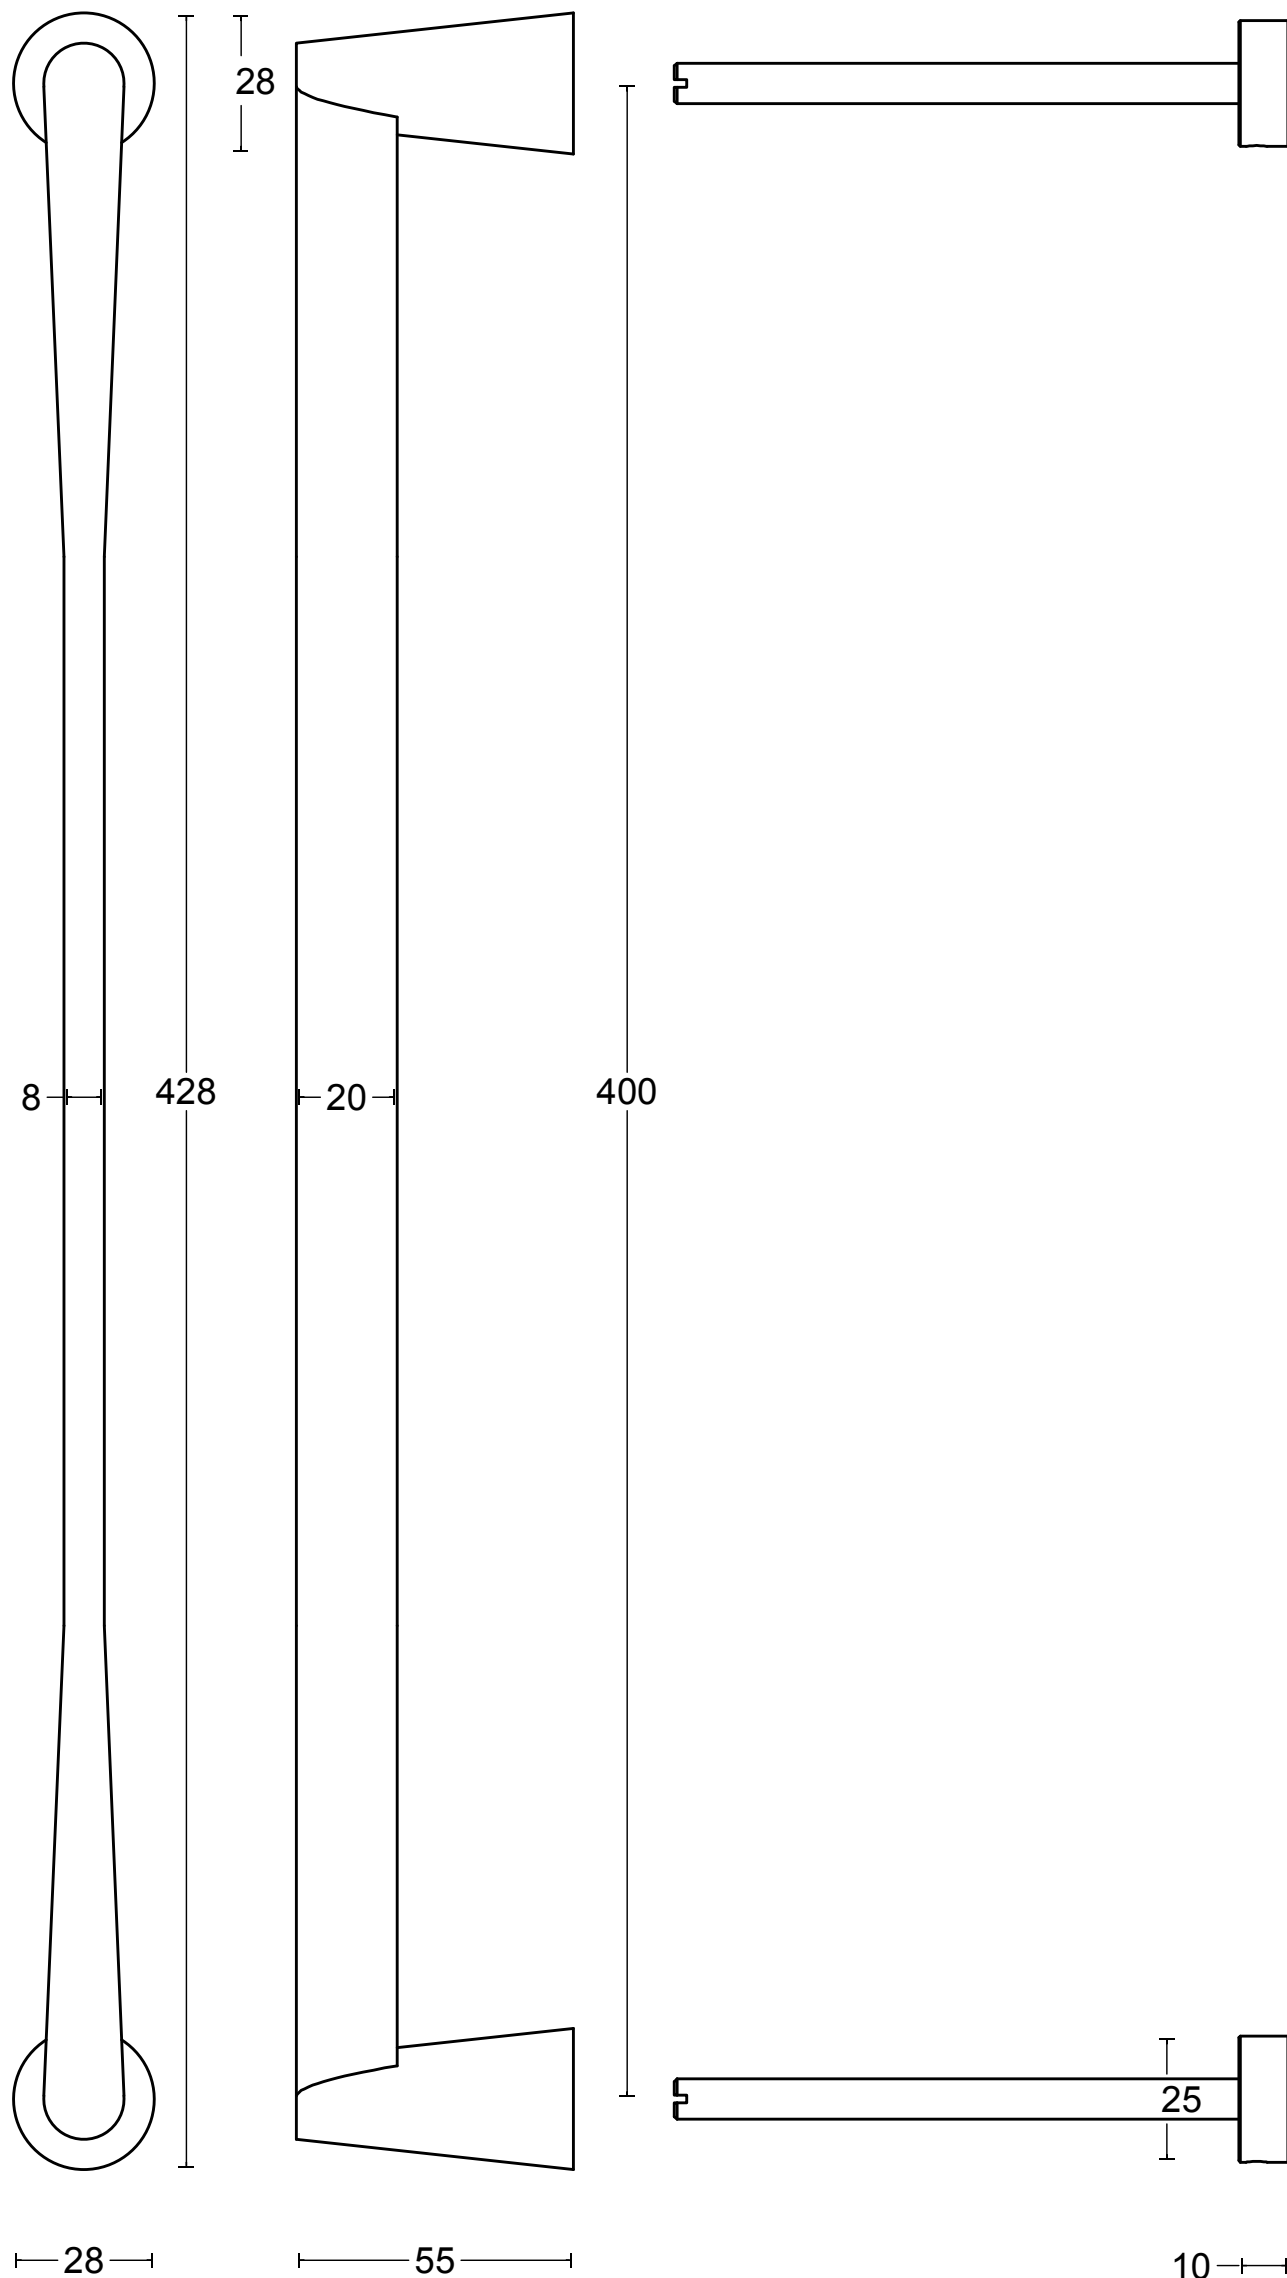

CONE OH400 PS

solid pull handle
bolt through fixing
stainless steel

<p>FORMANI[®]</p> <p>FORMANI HOLLAND B.V. EUROPALAAN 12 6199 AB MAASTRICHT-AIRPORT NL T +31 (0)43 308 90 00 INFO@FORMANI.COM WWW.FORMANI.COM</p>	Type :	Version:
	<p>CONE OH400 PS</p>	
	Description:	Format
Formani filename: 3801G001_2_OH400_PS_V01.dwg	<p>solid pull handle bolt through fixing stainless steel</p>	<p>A3</p>
Drawn by: Christian Brimbois		
Creation date: 9-3-2021		