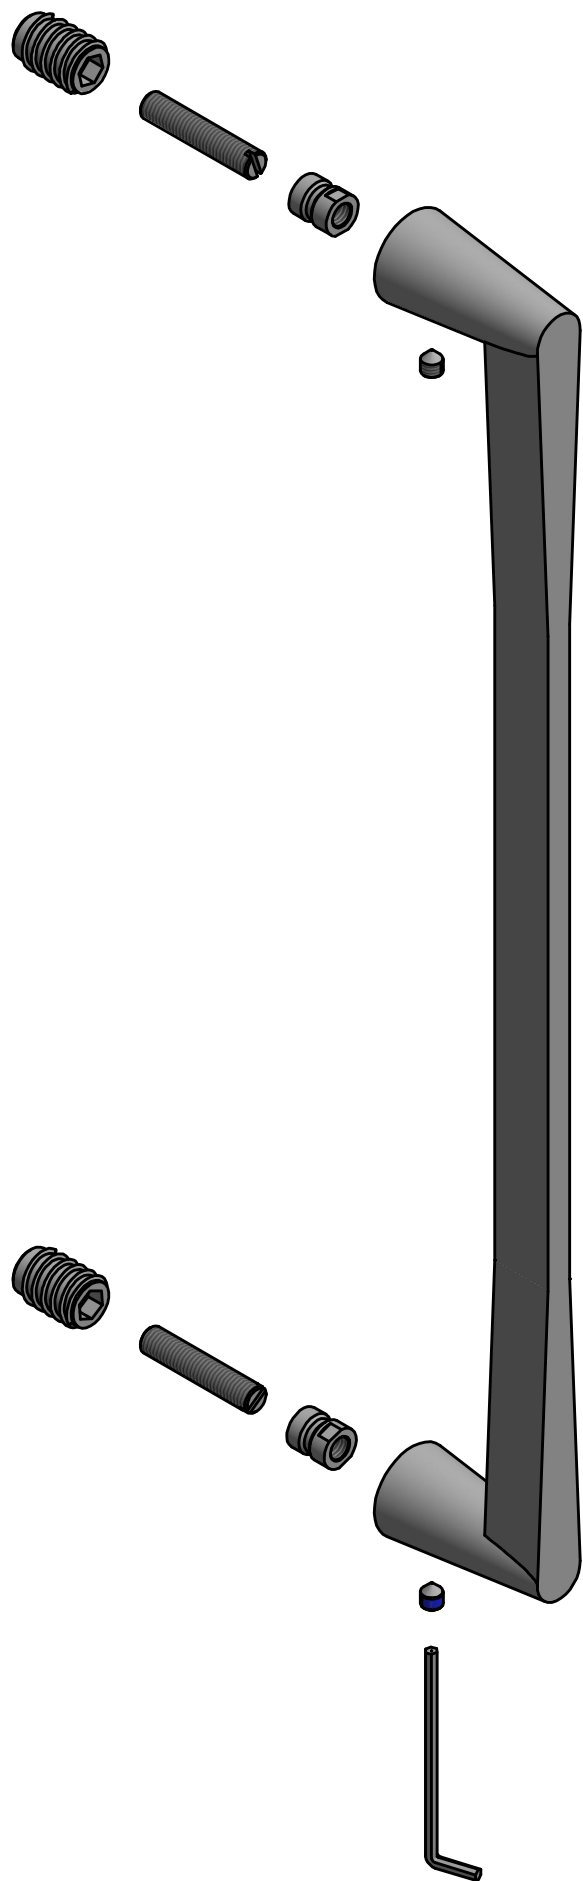

# CONE OH400 NP

solid pull handle  
concealed fixing  
stainless steel

<p><b>FORMANI</b><sup>®</sup></p> <p>FORMANI HOLLAND B.V. EUROPALAAN 12 6199 AB MAASTRICHT-AIRPORT NL T +31 (0)43 308 90 00 INFO@FORMANI.COM WWW.FORMANI.COM</p>	Type :	<b>CONE OH400 NP</b>	Version:
	Formani filename: 3801G001_1_OH400_NP_V01.dwg	Description: solid pull handle concealed fixing stainless steel	Format <b>A3</b>
	Drawn by: Christian Brimbois		
Creation date: 9-3-2021			