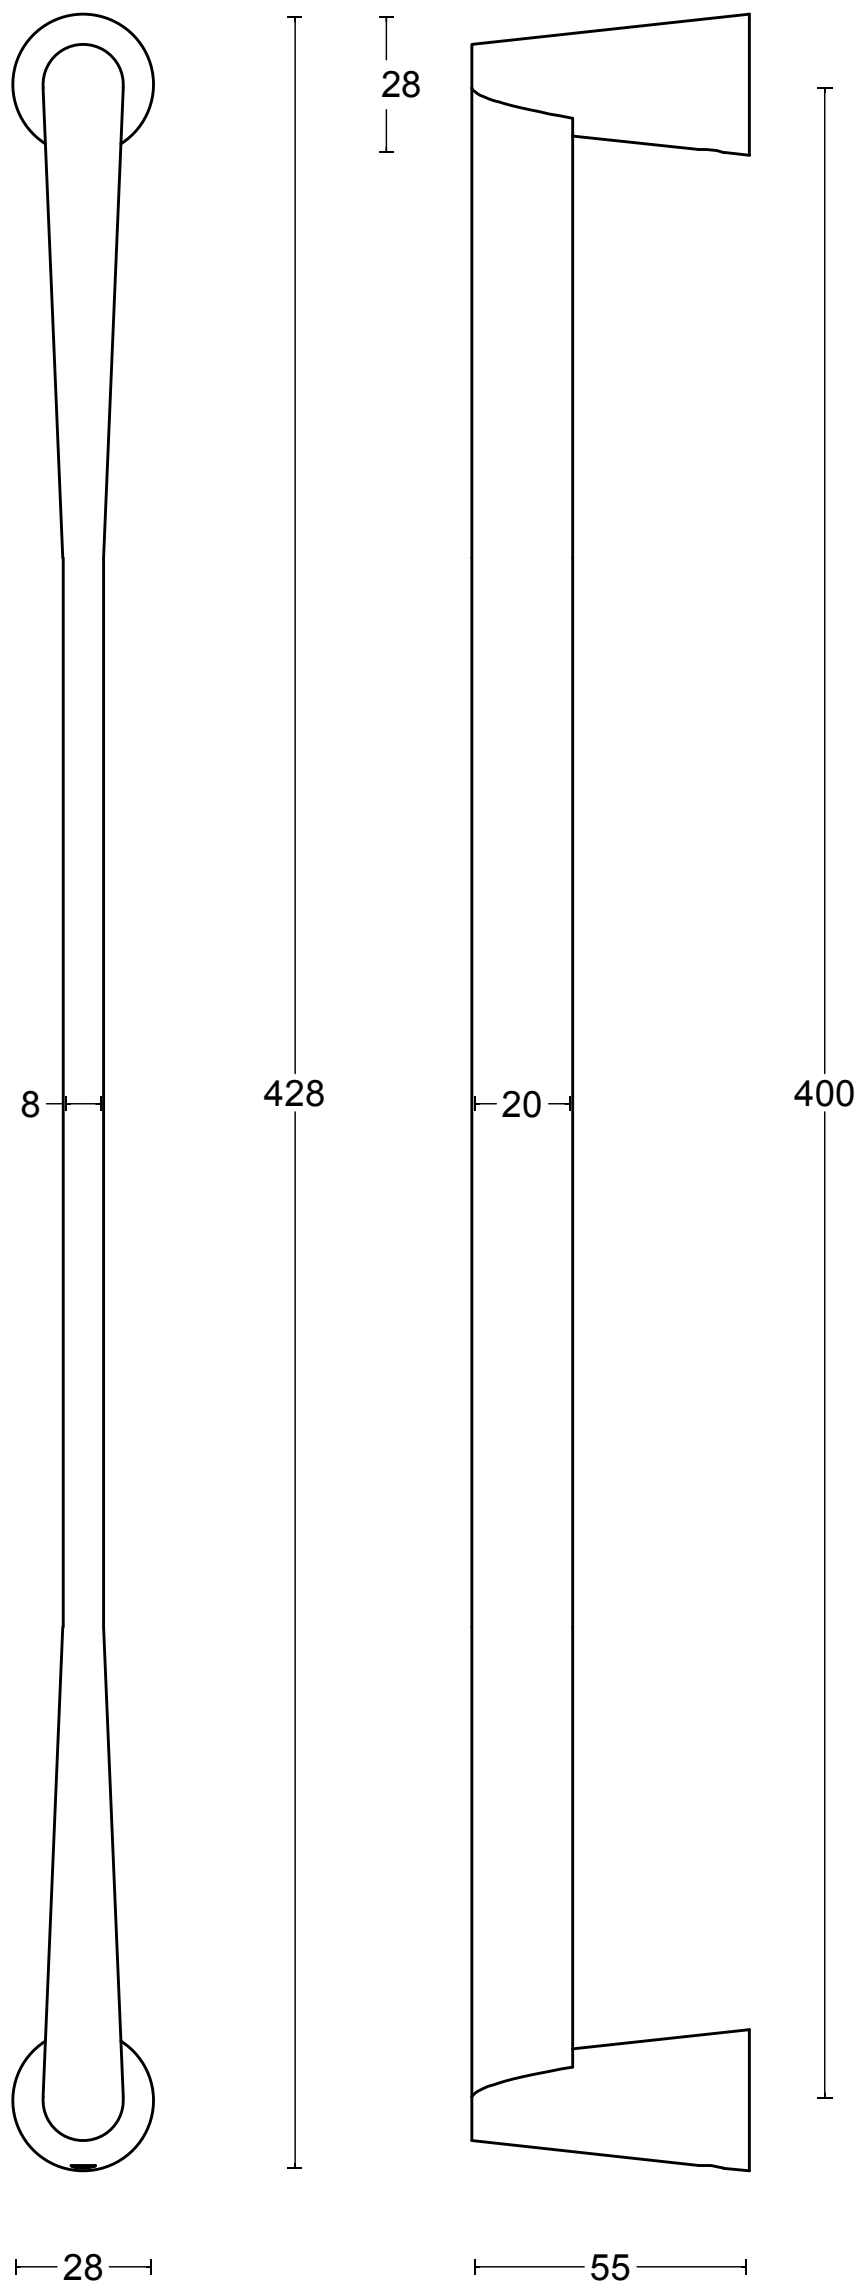

# CONE OH400 NP

solid pull handle  
concealed fixing  
stainless steel

<p><b>FORMANI</b><sup>®</sup></p> <p>FORMANI HOLLAND B.V. EUROPALAAN 12 6199 AB MAASTRICHT-AIRPORT NL T +31 (0)43 308 90 00 INFO@FORMANI.COM WWW.FORMANI.COM</p>	Type :	<b>CONE OH400 NP</b>	Version:
	Formani filename: 3801G001_1_OH400_NP_V01.dwg	Description: solid pull handle concealed fixing stainless steel	Format <b>A3</b>
	Drawn by: Christian Brimbois		
Creation date: 9-3-2021			