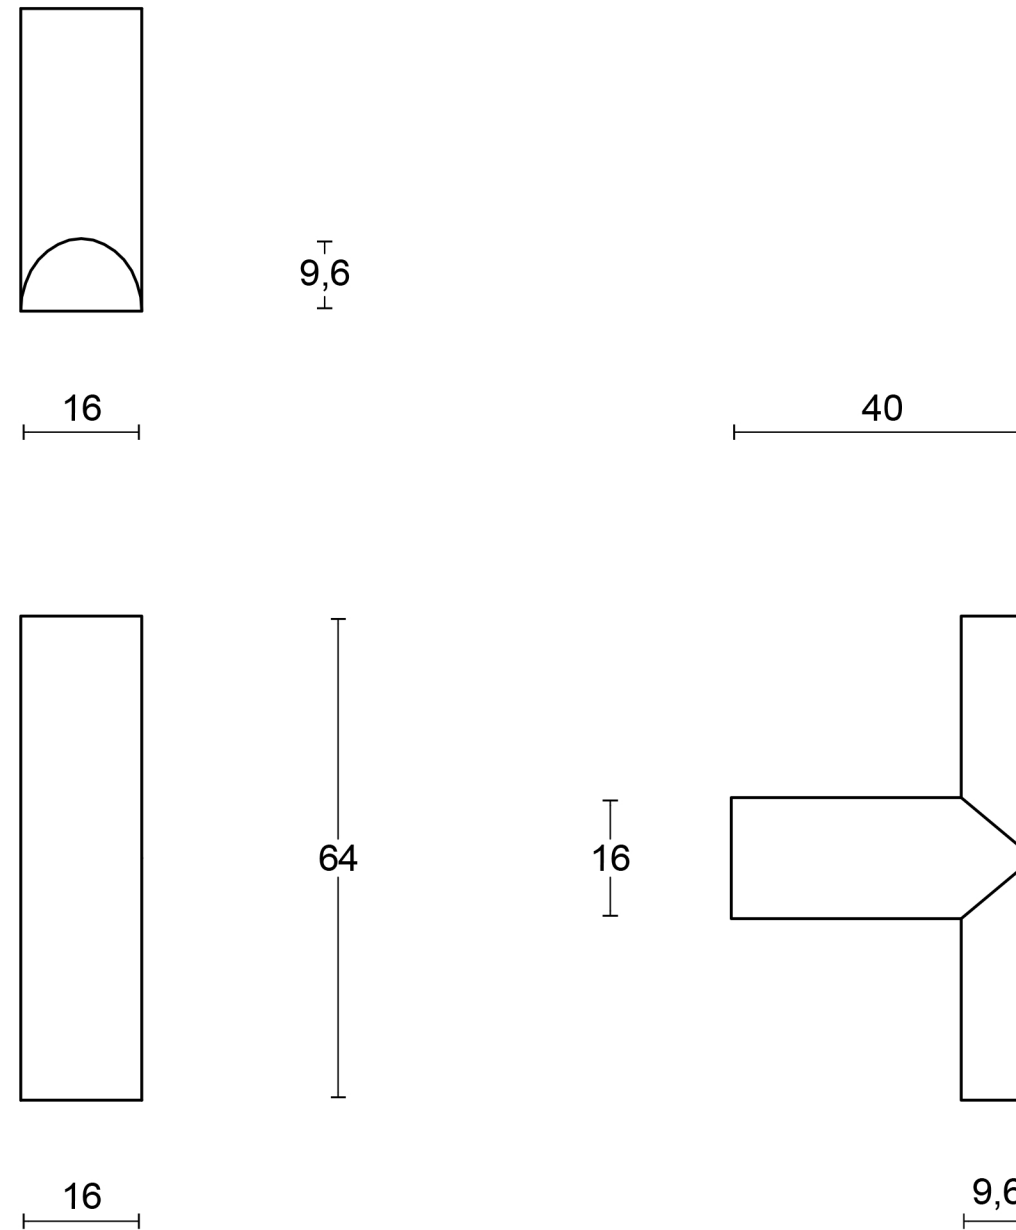

<b>FORMANI<sup>®</sup></b>		Part number:	
Doc no.: 3704P002 PBA16M V01.dwg		<b>PBA16M</b>	Format:
Drawn by: Christian Brimbois	Creation date: 5-10-2018		<b>A3</b>
FORMANI HOLLAND B.V.		Formani FROM TWO TEASE ARCHITECTURAL HARDWARE <a href="http://www.twotease.com.au">www.twotease.com.au</a> <a href="mailto:info@twotease.com.au">info@twotease.com.au</a>	