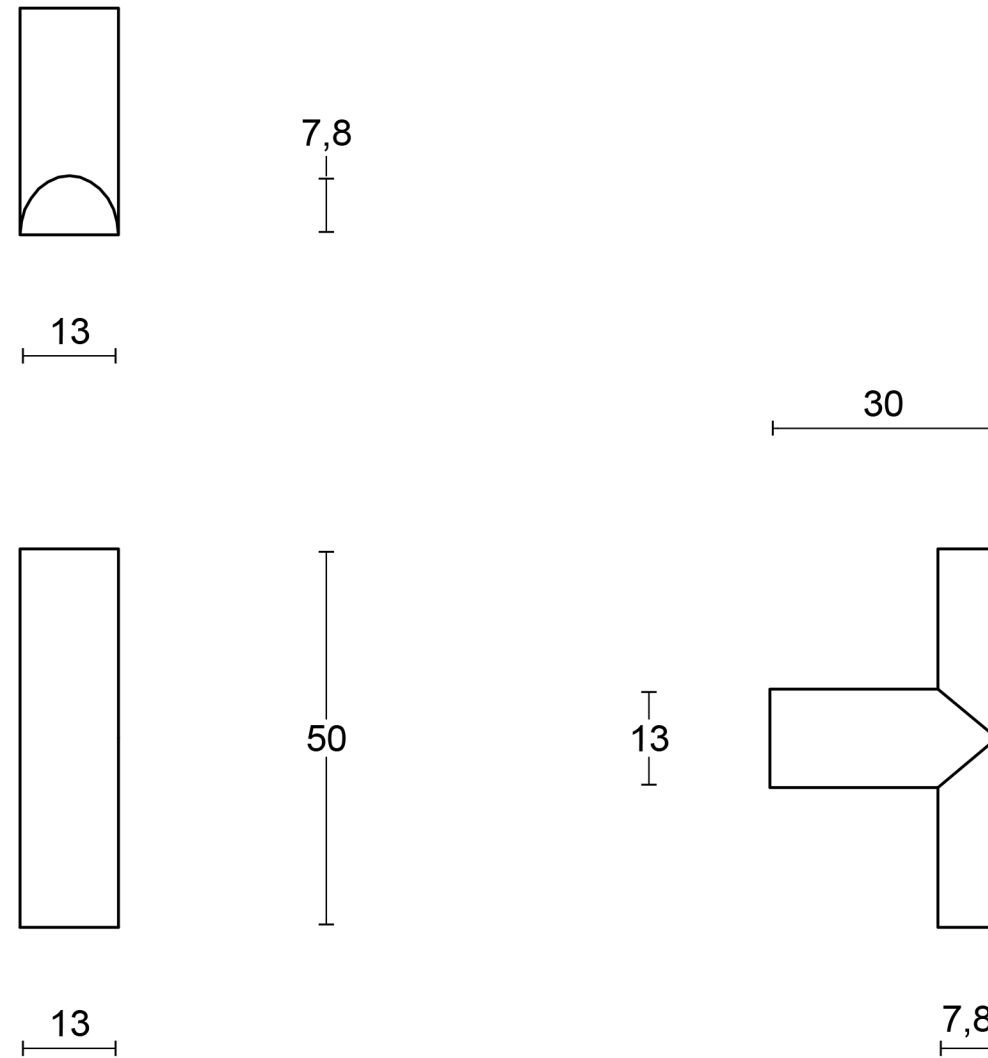

FORMANI®		Part number:	
Doc no.: 3704P001 PBA13M V01.dwg		PBA13M	Format:
Drawn by: Christian Brimbois	Creation date: 5-10-2018		A3
FORMANI HOLLAND B.V.		Formani FROM TWO TEASE ARCHITECTURAL HARDWARE www.twotease.com.au info@twotease.com.au	