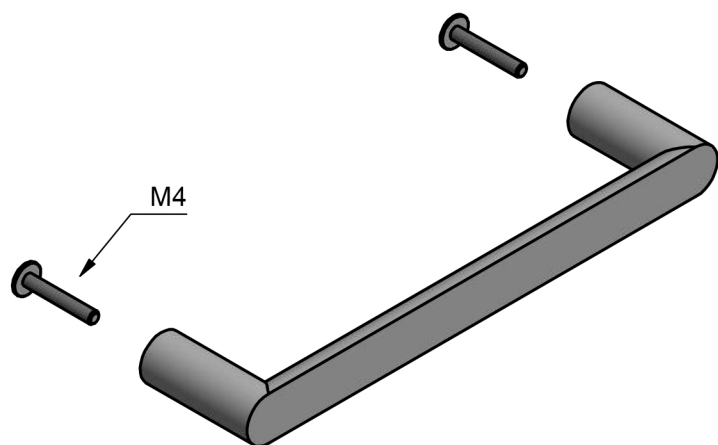

All information on the drawing is the property of Formani Holland B.V. and may not be copied, in any way whatsoever without obtaining the permission in writing from Formani Holland B.V.

PBA16/160

solid cabinet handle
stainless steel

FORMANI[®]		Part number:	
Doc no.: 3704M001 PBA16160 V01.dwg		PBA16/160	Format:
Drawn by: Christian Brimbois	Creation date: 5-10-2018		A3
FORMANI HOLLAND B.V.		Formani FROM TWO TEASE ARCHITECTURAL HARDWARE www.twotease.com.au info@twotease.com.au	