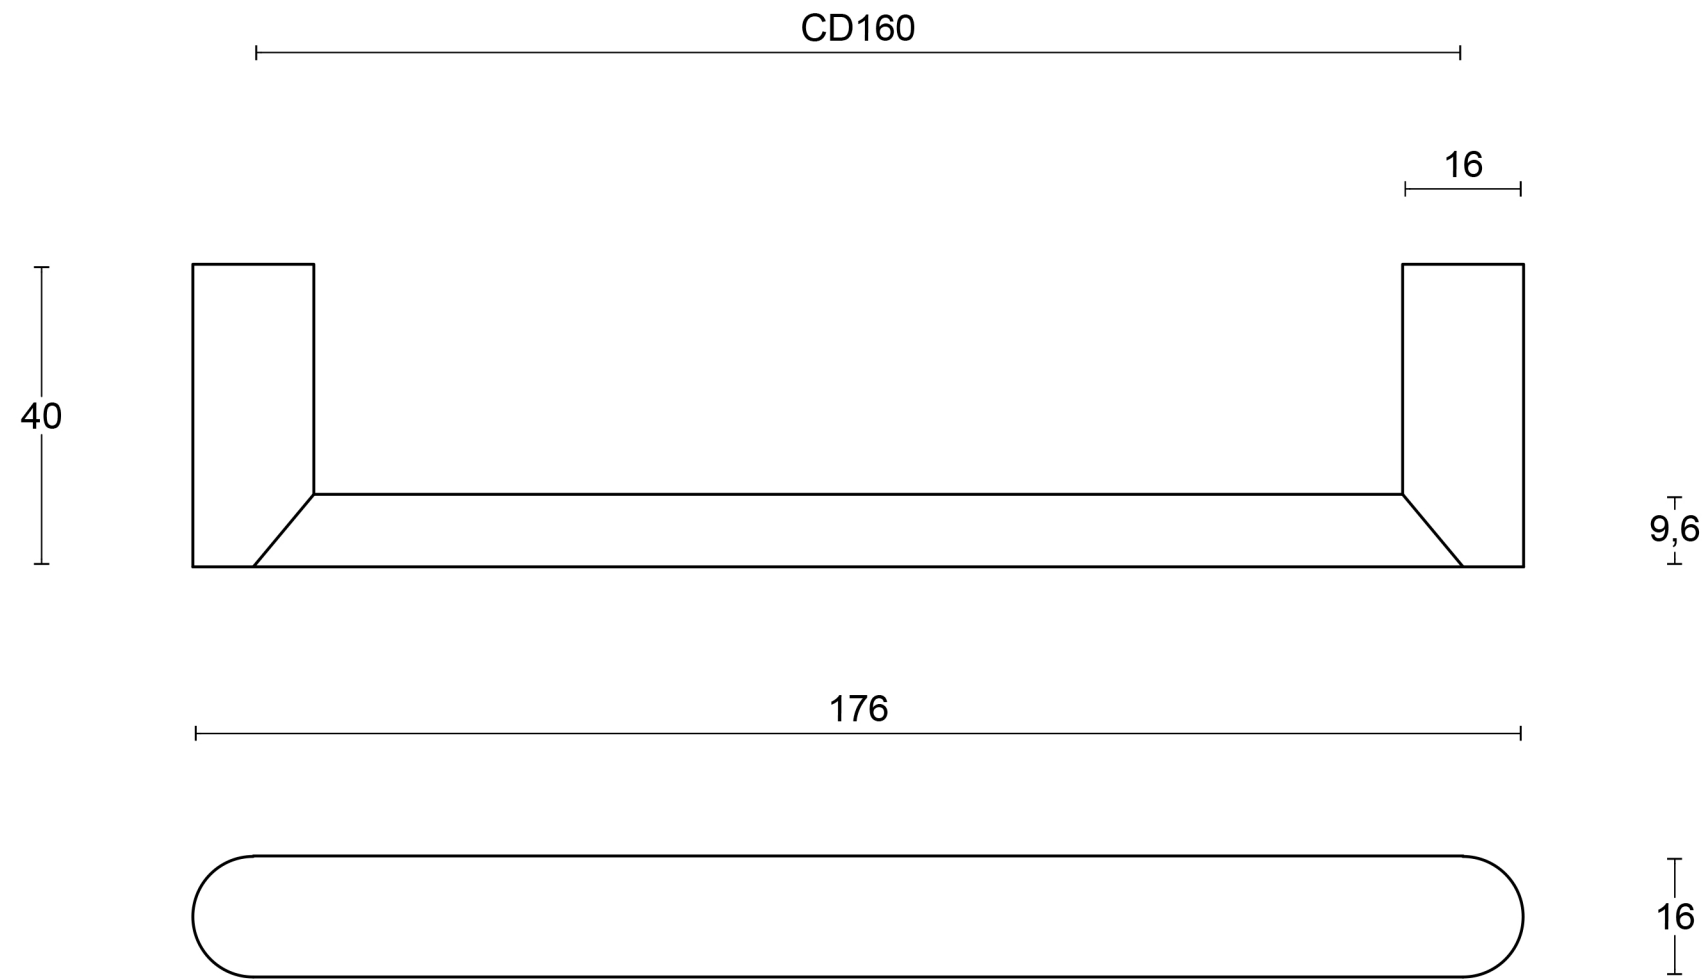

All information on the drawing is the property of Formani Holland B.V. and may not be copied, in any way whatsoever without obtaining the permission in writing from Formani Holland B.V.

PBA16/160

solid cabinet handle
stainless steel

FORMANI[®]		Part number:	
Doc no.: 3704M001 PBA16160 V01.dwg		PBA16/160	Format:
Drawn by: Christian Brimbois	Creation date: 5-10-2018		A3
FORMANI HOLLAND B.V.		Formani FROM TWO TEASE ARCHITECTURAL HARDWARE www.twotease.com.au info@twotease.com.au	