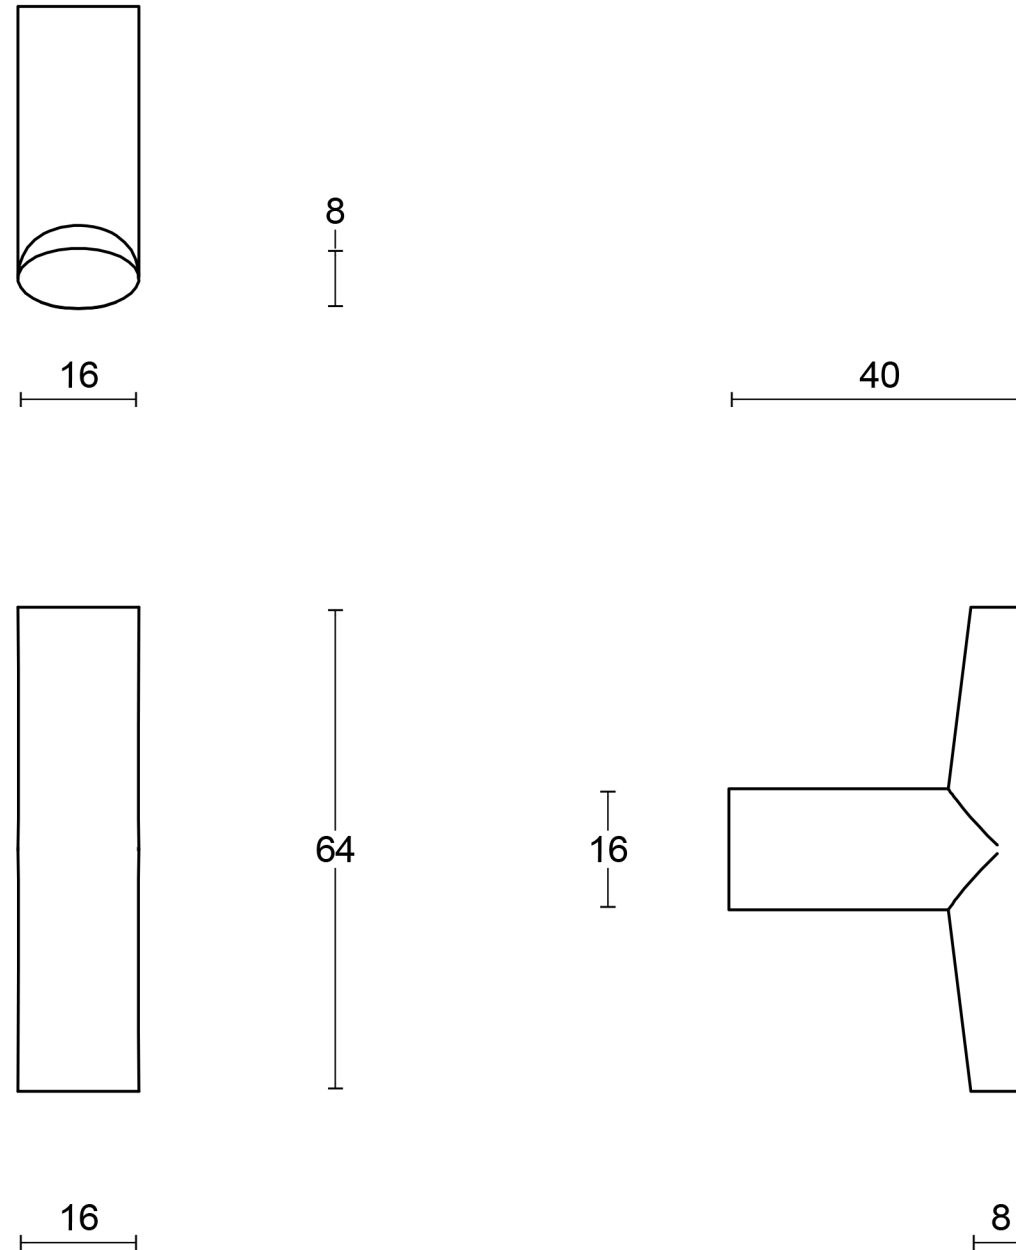

<b>FORMANI®</b>		Part number:	
Doc no.: 3604P002 PBI16M V01.dwg		<b>PBI16M</b>	Format:
Drawn by: Christian Brimbois	Creation date: 13-11-2018		<b>A3</b>
FORMANI HOLLAND B.V.		Formani FROM TWO TEASE ARCHITECTURAL HARDWARE <a href="http://www.twotease.com.au">www.twotease.com.au</a> <a href="mailto:info@twotease.com.au">info@twotease.com.au</a>	