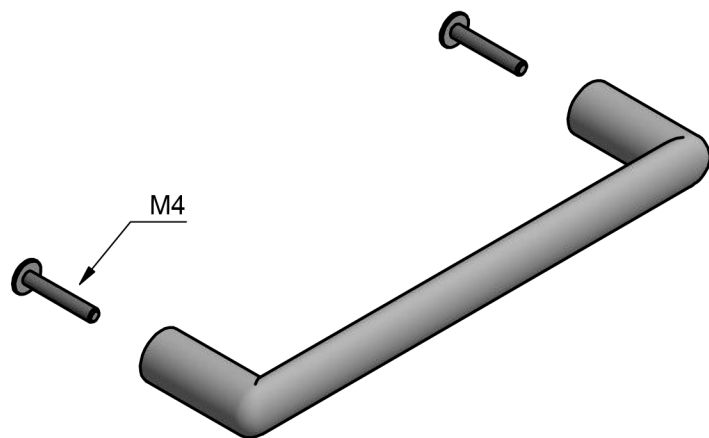

All information on the drawing is the property of Formani Holland B.V. and may not be copied, in any way whatsoever without obtaining the permission in writing from Formani Holland B.V.

**PBI16/160**

solid cabinet handle  
stainless steel

<b>FORMANI<sup>®</sup></b>		Part number:	
Doc no.: 3604M001 PBI16160 V01.dwg		<b>PBI16/160</b>	Format:
Drawn by: Christian Brimbois	Creation date: 14-2-2019		<b>A3</b>
FORMANI HOLLAND B.V.		Formani FROM TWO TEASE ARCHITECTURAL HARDWARE <a href="http://www.twotease.com.au">www.twotease.com.au</a> <a href="mailto:info@twotease.com.au">info@twotease.com.au</a>	