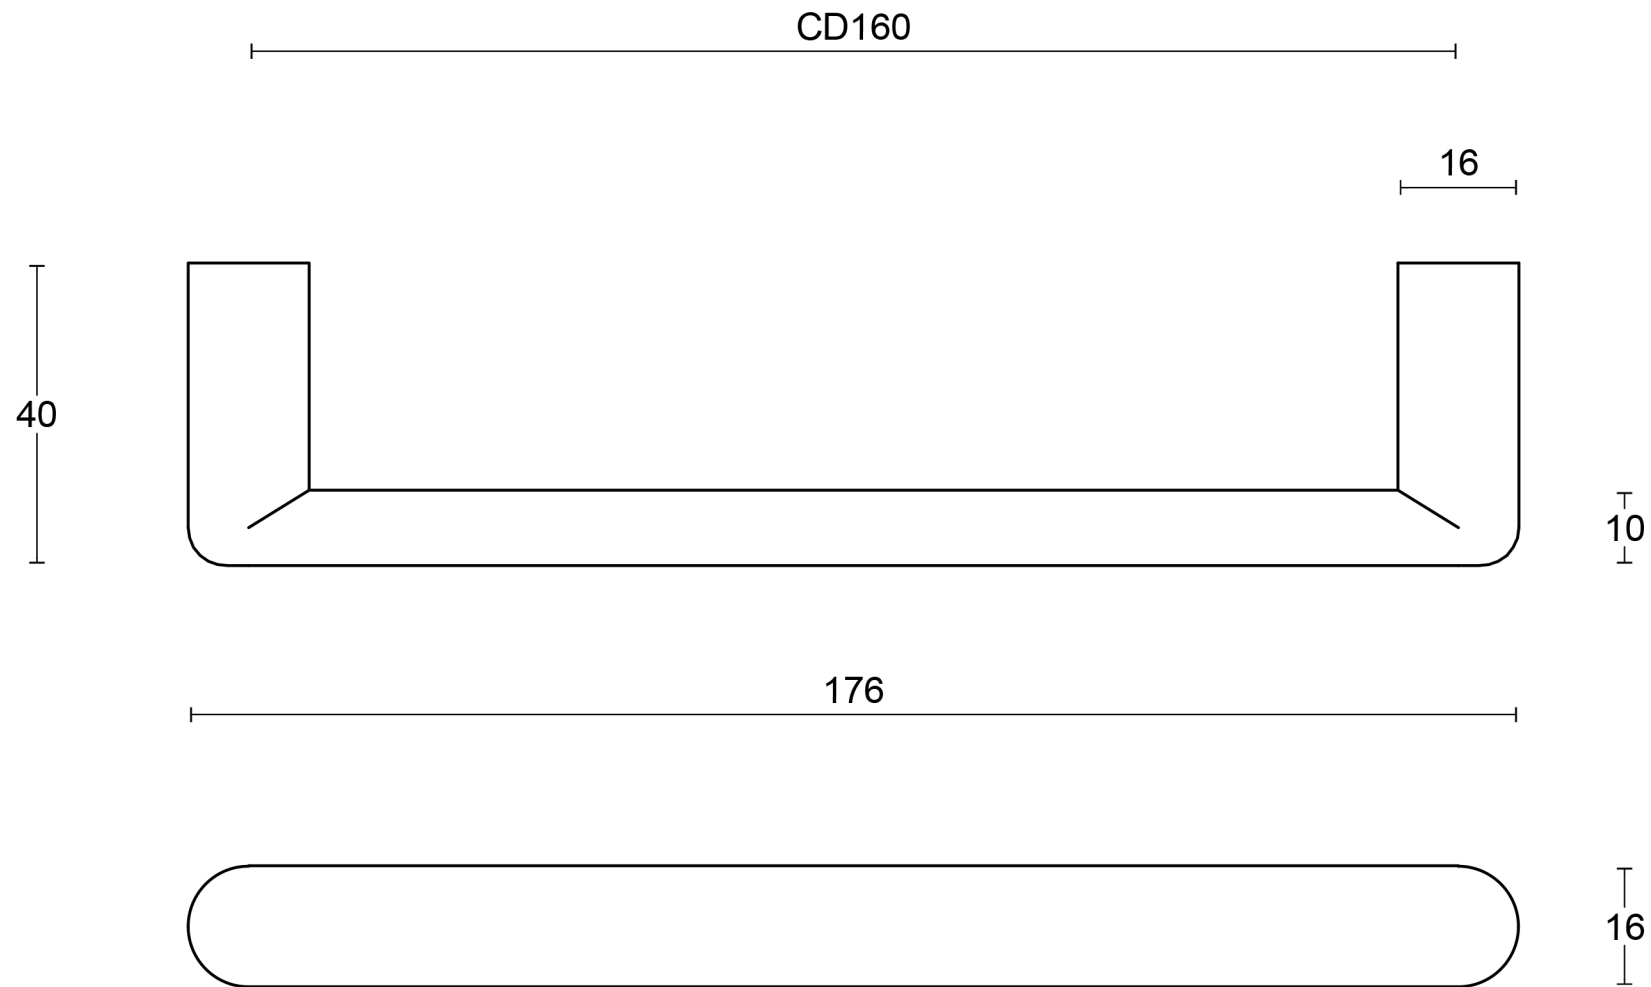

All information on the drawing is the property of Formani Holland B.V. and may not be copied, in any way whatsoever without obtaining the permission in writing from Formani Holland B.V.

**PBI16/160**

solid cabinet handle  
stainless steel

<b>FORMANI<sup>®</sup></b>		Part number:	
Doc no.: 3604M001 PBI16160 V01.dwg		<b>PBI16/160</b>	Format:
Drawn by: Christian Brimbois	Creation date: 14-2-2019		<b>A3</b>
FORMANI HOLLAND B.V.		Formani FROM TWO TEASE ARCHITECTURAL HARDWARE <a href="http://www.twotease.com.au">www.twotease.com.au</a> <a href="mailto:info@twotease.com.au">info@twotease.com.au</a>	