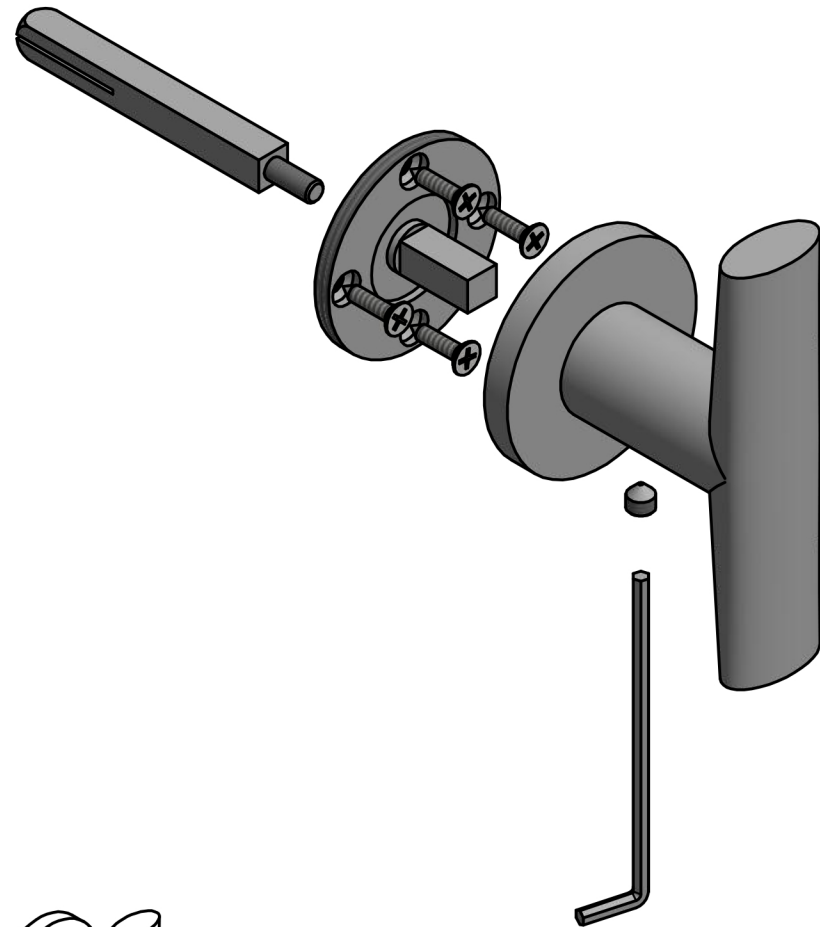

All information on the drawing is the property of Formani Holland B.V. and may not be copied, in any way whatsoever without obtaining the permission in writing from Formani Holland B.V.

PBI200V

solid front door knob
stainless steel

FORMANI®		Part number:	
Doc no.: 3602K001 PBI200V V01.dwg		PBI200V	Format:
Drawn by: Christian Brimbois	Creation date: 7-11-2018		A3
FORMANI HOLLAND B.V.		Formani FROM TWO TEASE ARCHITECTURAL HARDWARE www.twotease.com.au info@twotease.com.au	