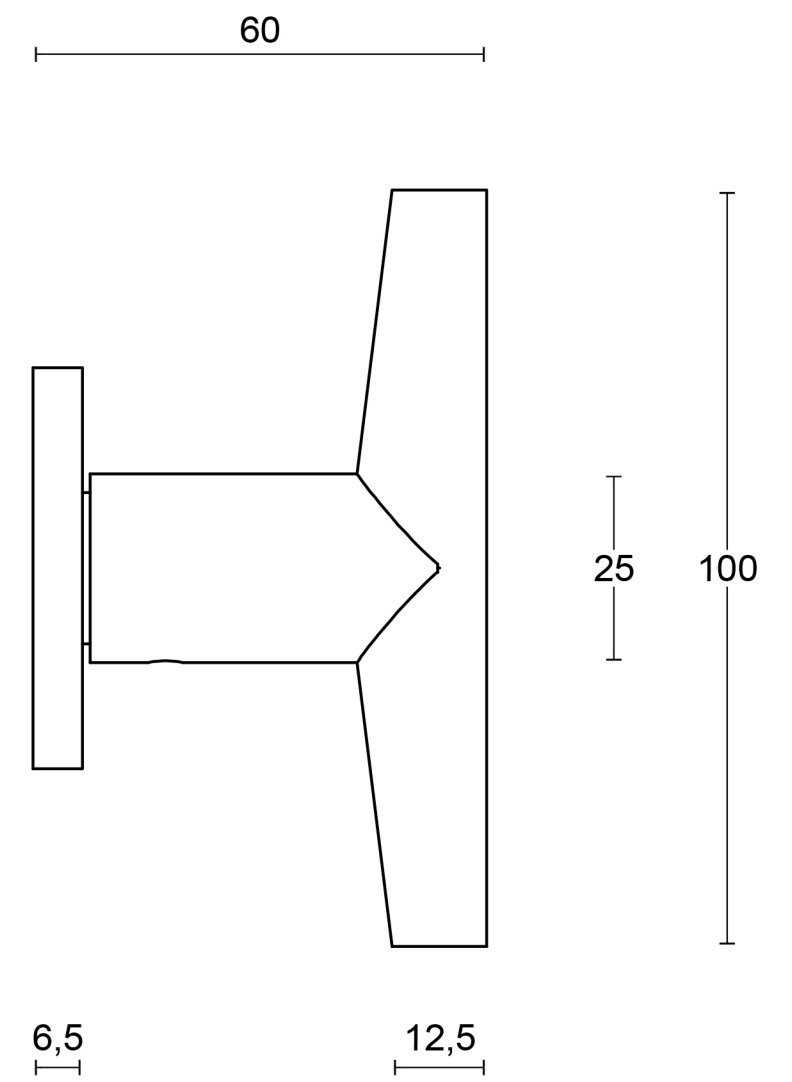

All information on the drawing is the property of Formani Holland B.V. and may not be copied, in any way whatsoever without obtaining the permission in writing from Formani Holland B.V.

PBI200V

solid front door knob
stainless steel

FORMANI®		Part number:	
Doc no.: 3602K001 PBI200V V01.dwg		PBI200V	Format:
Drawn by: Christian Brimbois	Creation date: 7-11-2018		A3
FORMANI HOLLAND B.V.		Formani FROM TWO TEASE ARCHITECTURAL HARDWARE www.twotease.com.au info@twotease.com.au	