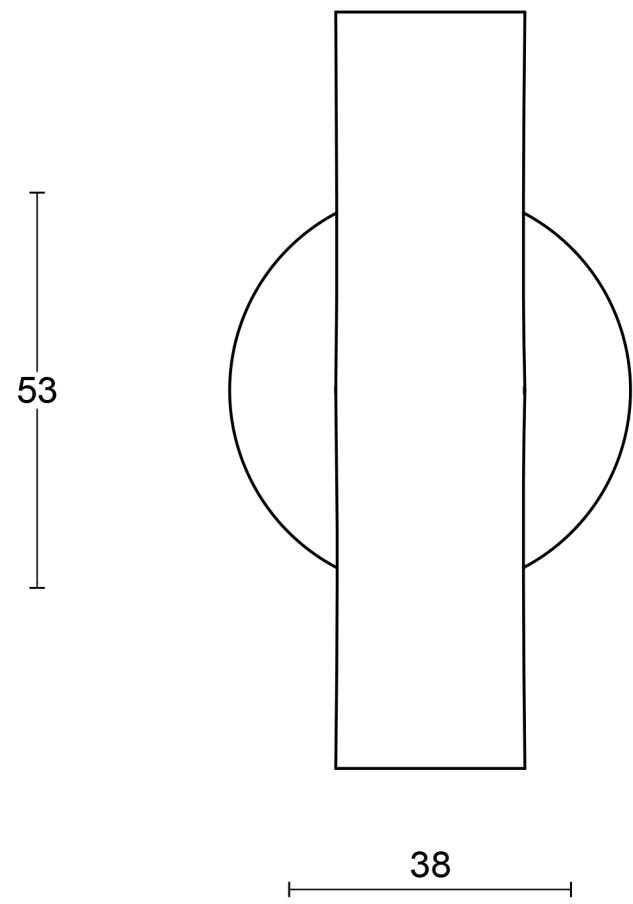

FORMANI®		Part number:	
Doc no.: 3602K001 PBI200V V01.dwg		PBI200V	Format:
Drawn by: Christian Brimbois	Creation date: 7-11-2018		A3
FORMANI HOLLAND B.V.		Formani FROM TWO TEASE ARCHITECTURAL HARDWARE www.twotease.com.au info@twotease.com.au	