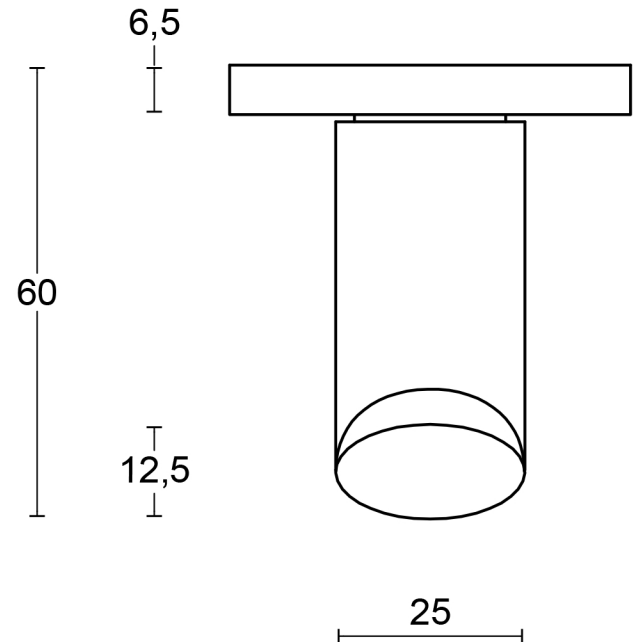

FORMANI®		Part number:	
Doc no.: 3602K001 PBI200V V01.dwg		PBI200V	Format:
Drawn by: Christian Brimbois	Creation date: 7-11-2018		A3
FORMANI HOLLAND B.V.		Formani FROM TWO TEASE ARCHITECTURAL HARDWARE www.twotease.com.au info@twotease.com.au	