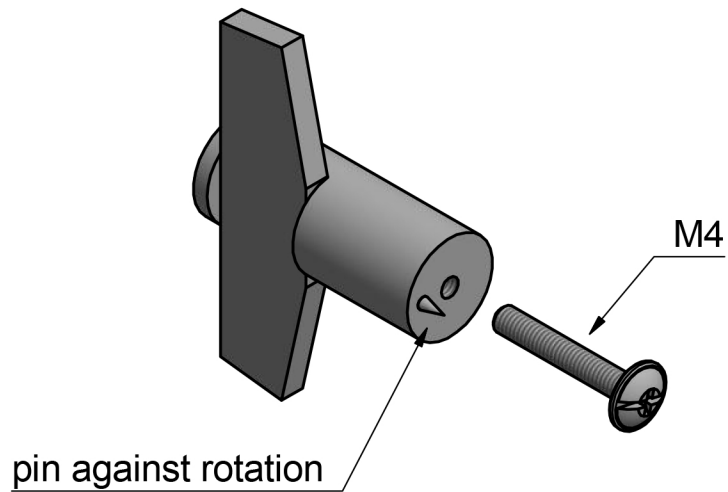

All information on the drawing is the property of Formani Holland B.V. and may not be copied, in any way whatsoever without obtaining the permission in writing from Formani Holland B.V.

TENSE BB25M

solid cabinet knob
stainless steel

FORMANI[®]		Part number:	
Doc no.: 3304P001 TENSE BB25M V01.dwg		TENSE BB25M	Format:
Drawn by: Christian Brimbois	Creation date: 6-1-2016		A3
FORMANI HOLLAND B.V.		Formani FROM TWO TEASE ARCHITECTURAL HARDWARE www.twotease.com.au info@twotease.com.au	