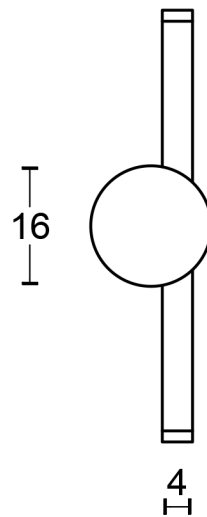

All information on the drawing is the property of Formani Holland B.V. and may not be copied, in any way whatsoever without obtaining the permission in writing from Formani Holland B.V.

TENSE BB25M

solid cabinet knob
stainless steel

FORMANI[®]		Part number:	
Doc no.: 3304P001 TENSE BB25M V01.dwg		TENSE BB25M	Format:
Drawn by: Christian Brimbois	Creation date: 6-1-2016		A3
FORMANI HOLLAND B.V.		Formani FROM TWO TEASE ARCHITECTURAL HARDWARE www.twotease.com.au info@twotease.com.au	