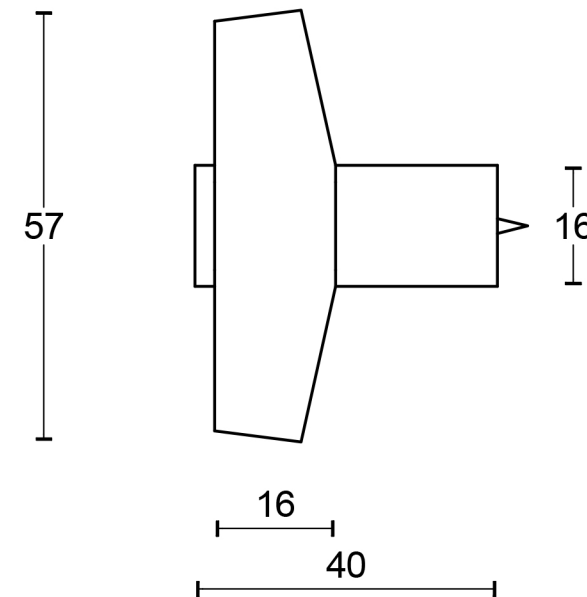

All information on the drawing is the property of Formani Holland B.V. and may not be copied, in any way whatsoever without obtaining the permission in writing from Formani Holland B.V.

TENSE BB25M

solid cabinet knob
stainless steel

FORMANI[®]		Part number:	
Doc no.: 3304P001 TENSE BB25M V01.dwg		TENSE BB25M	Format:
Drawn by: Christian Brimbois	Creation date: 6-1-2016		A3
FORMANI HOLLAND B.V.		Formani FROM TWO TEASE ARCHITECTURAL HARDWARE www.twotease.com.au info@twotease.com.au	