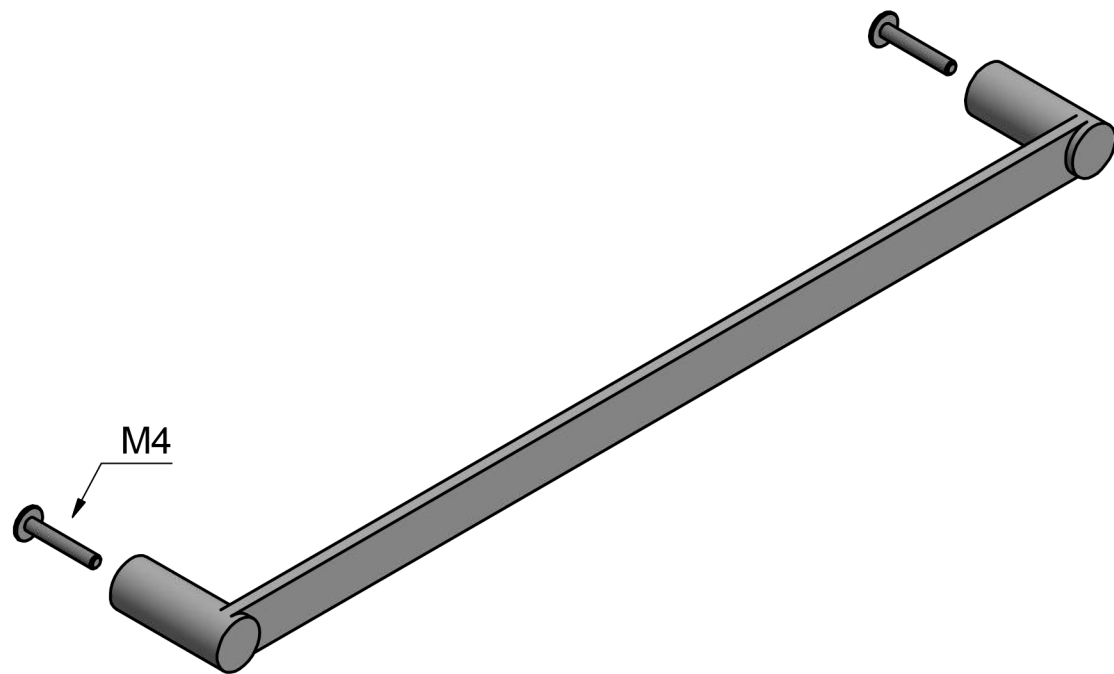

All information on the drawing is the property of Formani Holland B.V. and may not be copied, in any way whatsoever without obtaining the permission in writing from Formani Holland B.V.

**TENSE BB26/320**

solid cabinet handle  
stainless steel

|                      |                                 |   |                |
|----------------------|---------------------------------|---|----------------|
| FORMANI®             |                                 | Part number:  |                |
|                      |                                 | Description:  |                |
| Doc no.:             | 3304M011 TENSE BB26 320 V01.dwg | TENSE BB26/320  | Format:        |
| Drawn by:            | Christian Brimbois              |   | Creation date: |
| FORMANI HOLLAND B.V. |                                 | Formani FROM TWO TEASE ARCHITECTURAL HARDWARE <a href="http://www.twotease.com.au">www.twotease.com.au</a> <a href="mailto:info@twotease.com.au">info@twotease.com.au</a> |                |