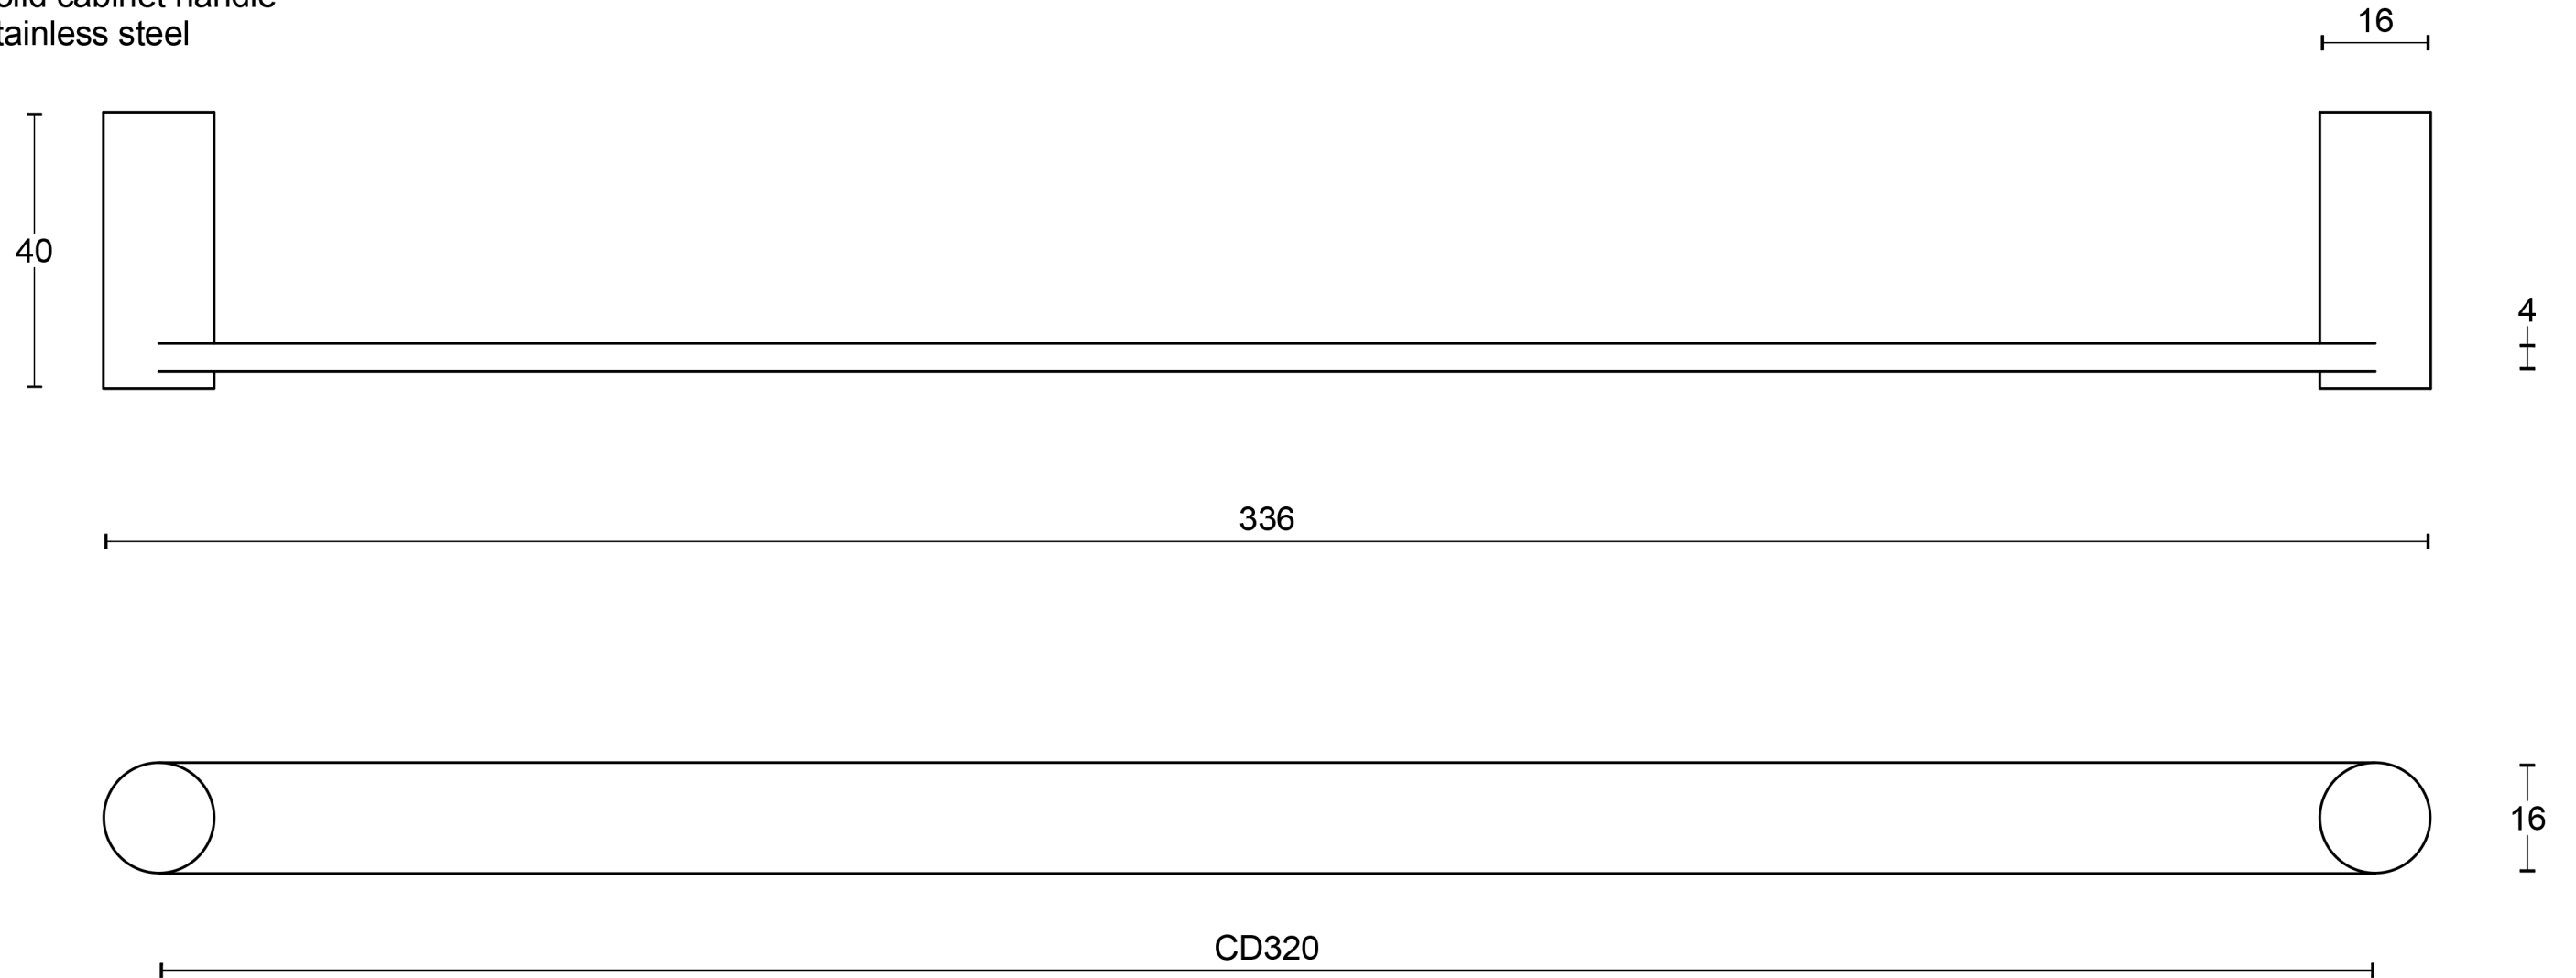

All information on the drawing is the property of Formani Holland B.V. and may not be copied, in any way whatsoever without obtaining the permission in writing from Formani Holland B.V.

**TENSE BB26/320**

solid cabinet handle  
stainless steel

|                      |                                 |   |                |
|----------------------|---------------------------------|---|----------------|
| FORMANI®             |                                 | Part number:  |                |
|                      |                                 | Description:  |                |
| Doc no.:             | 3304M011 TENSE BB26 320 V01.dwg | TENSE BB26/320  | Format:        |
| Drawn by:            | Christian Brimbois              |   | Creation date: |
| FORMANI HOLLAND B.V. |                                 | Formani FROM TWO TEASE ARCHITECTURAL HARDWARE <a href="http://www.twotease.com.au">www.twotease.com.au</a> <a href="mailto:info@twotease.com.au">info@twotease.com.au</a> |                |