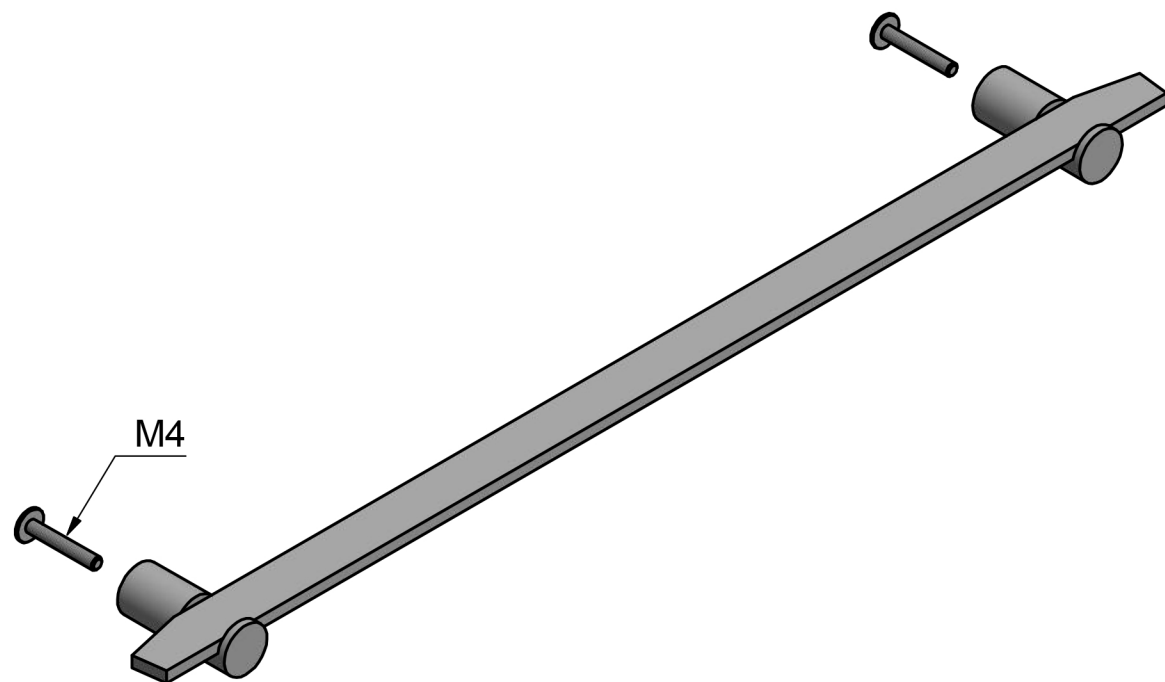

All information on the drawing is the property of Formani Holland B.V. and may not be copied, in any way whatsoever without obtaining the permission in writing from Formani Holland B.V.

TENSE BB25/320

solid cabinet handles
stainless steel

FORMANI®		Part number:	
		Description:	
Doc no.:	3304M002 TENSE BB25 320 V01.dwg	TENSE BB25/320	Format:
Drawn by:	Christian Brimbois	Creation date:	6-1-2016
FORMANI HOLLAND B.V.		Formani FROM TWO TEASE ARCHITECTURAL HARDWARE	
www.twotease.com.au info@twotease.com.au			