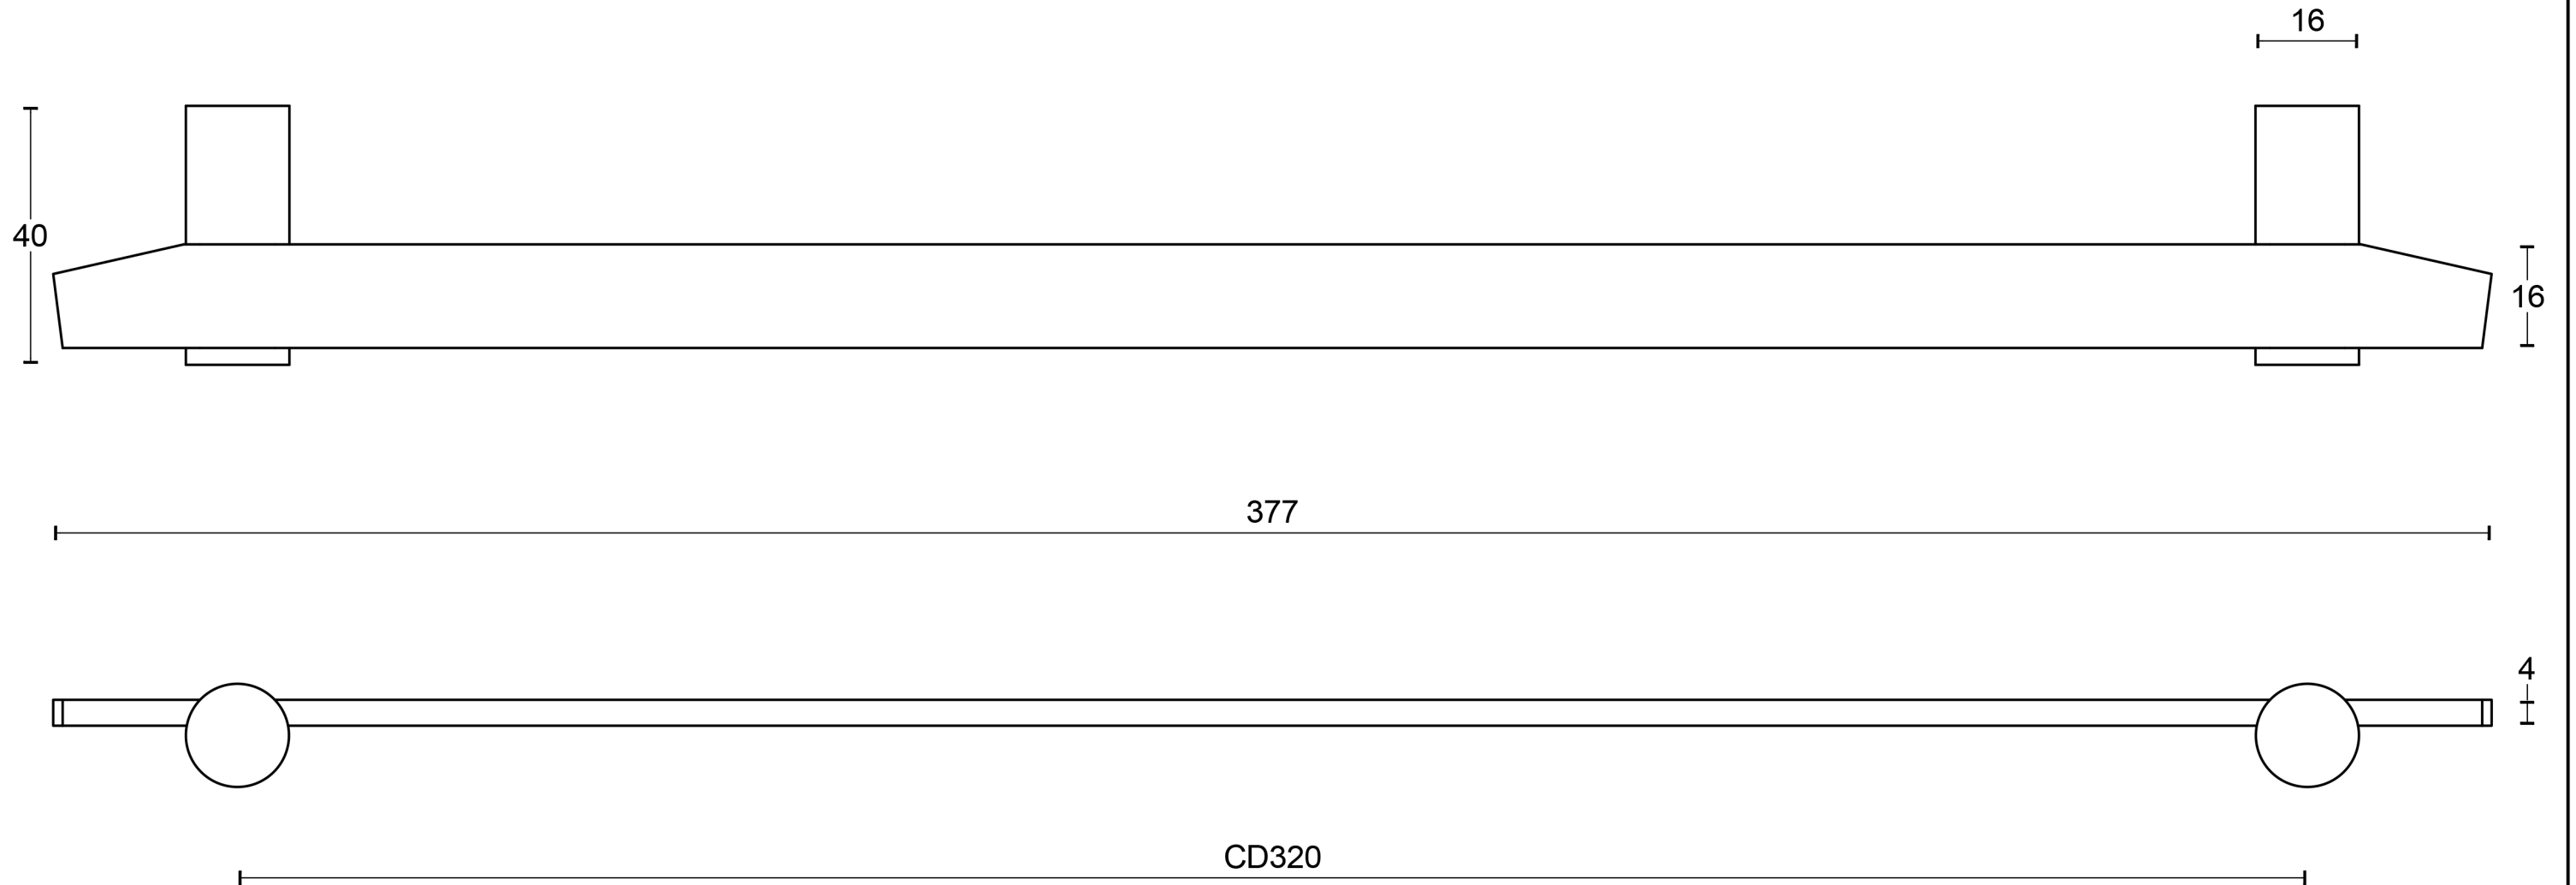

All information on the drawing is the property of Formani Holland B.V. and may not be copied, in any way whatsoever without obtaining the permission in writing from Formani Holland B.V.

TENSE BB25/320

solid cabinet handles
stainless steel

FORMANI®		Part number:	
		Description:	
Doc no.:	3304M002 TENSE BB25 320 V01.dwg	TENSE BB25/320	Format:
Drawn by:	Christian Brimbois	Creation date:	6-1-2016
FORMANI HOLLAND B.V.		Formani FROM TWO TEASE ARCHITECTURAL HARDWARE	
www.twotease.com.au info@twotease.com.au			