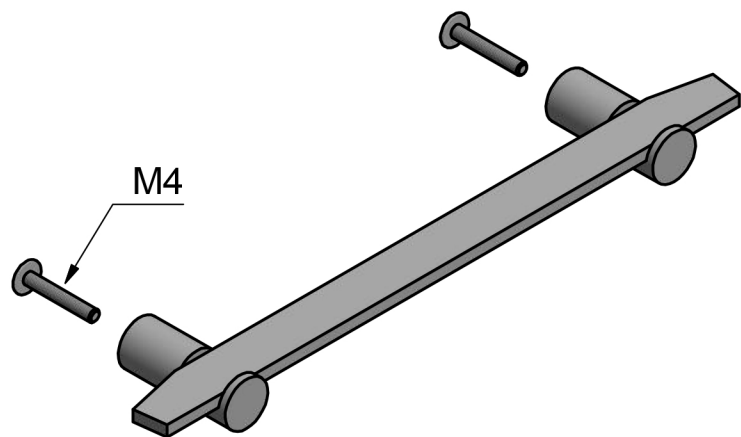

All information on the drawing is the property of Formani Holland B.V. and may not be copied, in any way whatsoever without obtaining the permission in writing from Formani Holland B.V.

**TENSE BB25/160**

solid cabinet handles  
stainless steel

FORMANI®		Part number:	
		Description:	
Doc no.:	3304M001 TENSE BB25 160 V01.dwg	TENSE BB25/160	Format:
Drawn by:	Christian Brimbois		Creation date:
FORMANI HOLLAND B.V.		Formani FROM TWO TEASE ARCHITECTURAL HARDWARE	
		www.twotease.com.au info@twotease.com.au	