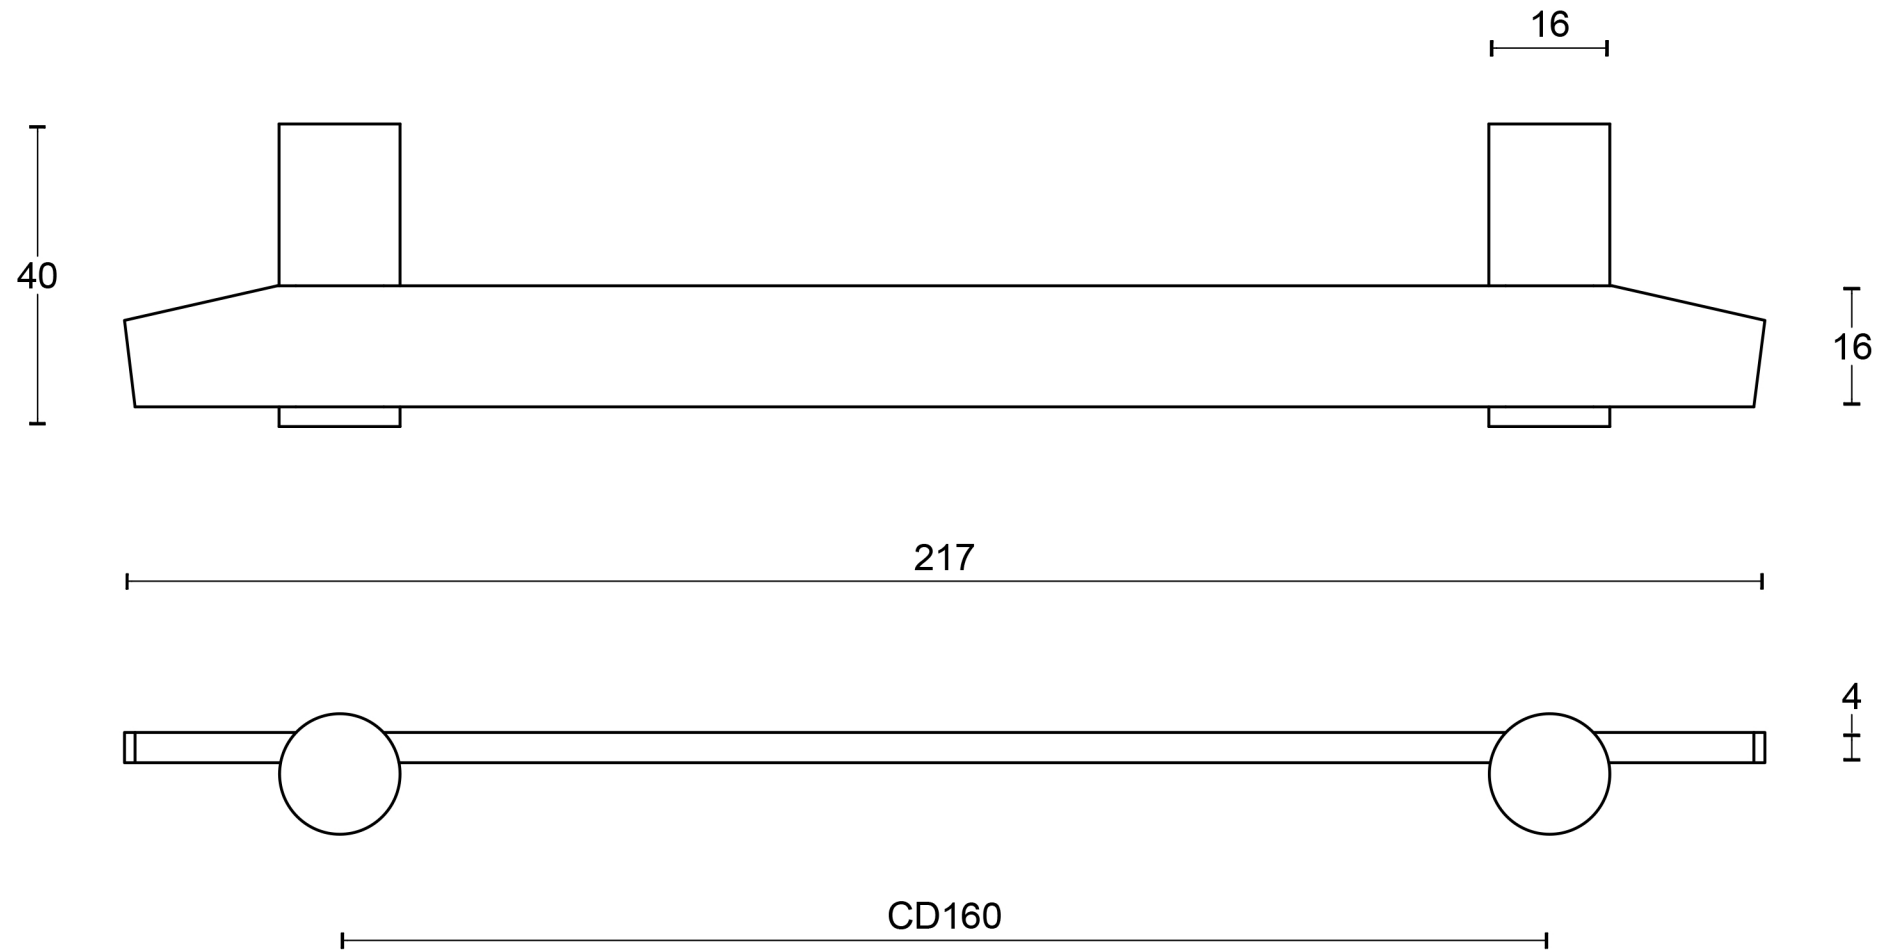

All information on the drawing is the property of Formani Holland B.V. and may not be copied, in any way whatsoever without obtaining the permission in writing from Formani Holland B.V.

**TENSE BB25/160**

solid cabinet handles  
stainless steel

FORMANI®		Part number:	
		Description:	
Doc no.:	3304M001 TENSE BB25 160 V01.dwg	TENSE BB25/160	Format:
Drawn by:	Christian Brimbois		Creation date:
FORMANI HOLLAND B.V.		Formani FROM TWO TEASE ARCHITECTURAL HARDWARE	
		www.twotease.com.au info@twotease.com.au	