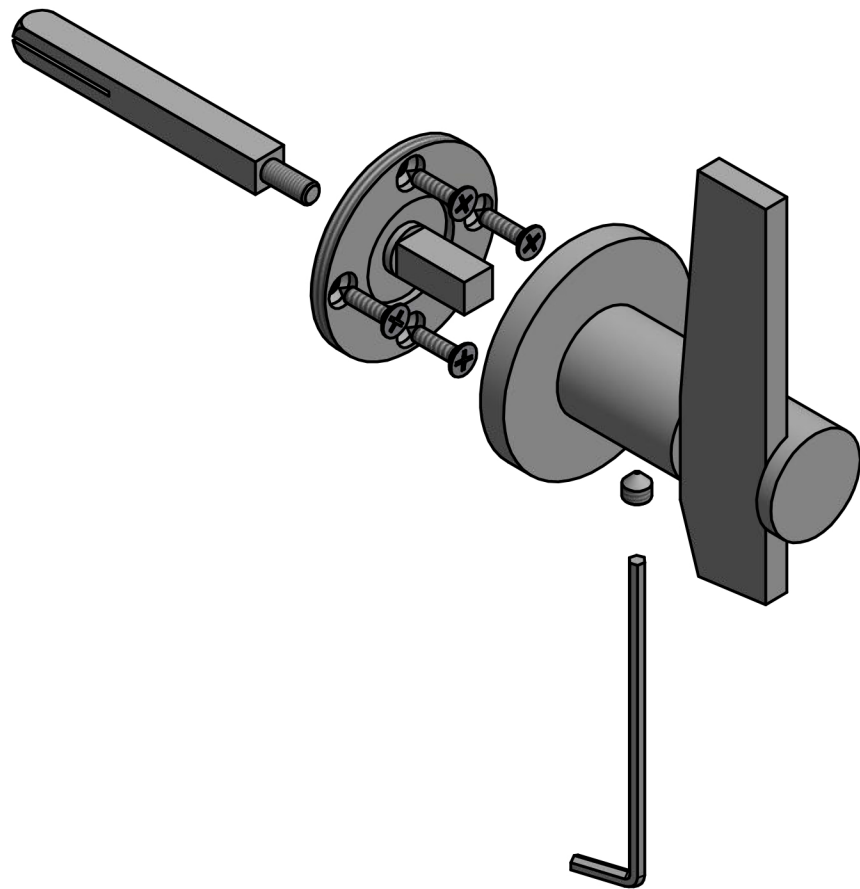

All information on the drawing is the property of Formani Holland B.V. and may not be copied, in any way whatsoever without obtaining the permission in writing from Formani Holland B.V.

**TENSE BB200V/b**

solid front door knob  
stainless steel

|                      |                                   |   |                |
|----------------------|-----------------------------------|---|----------------|
| FORMANI®             |                                   | Part number:  |                |
|                      |                                   | Description:  |                |
| Doc no.:             | 3302K001 B TENSE BB200V b V01.dwg | BB200V/b  | Format:        |
| Drawn by:            | Christian Brimbois                |   | Creation date: |
| FORMANI HOLLAND B.V. |                                   | Formani FROM TWO TEASE ARCHITECTURAL HARDWARE <a href="http://www.twotease.com.au">www.twotease.com.au</a> <a href="mailto:info@twotease.com.au">info@twotease.com.au</a> |                |
|                      |                                   | <b>A3</b>   |                |