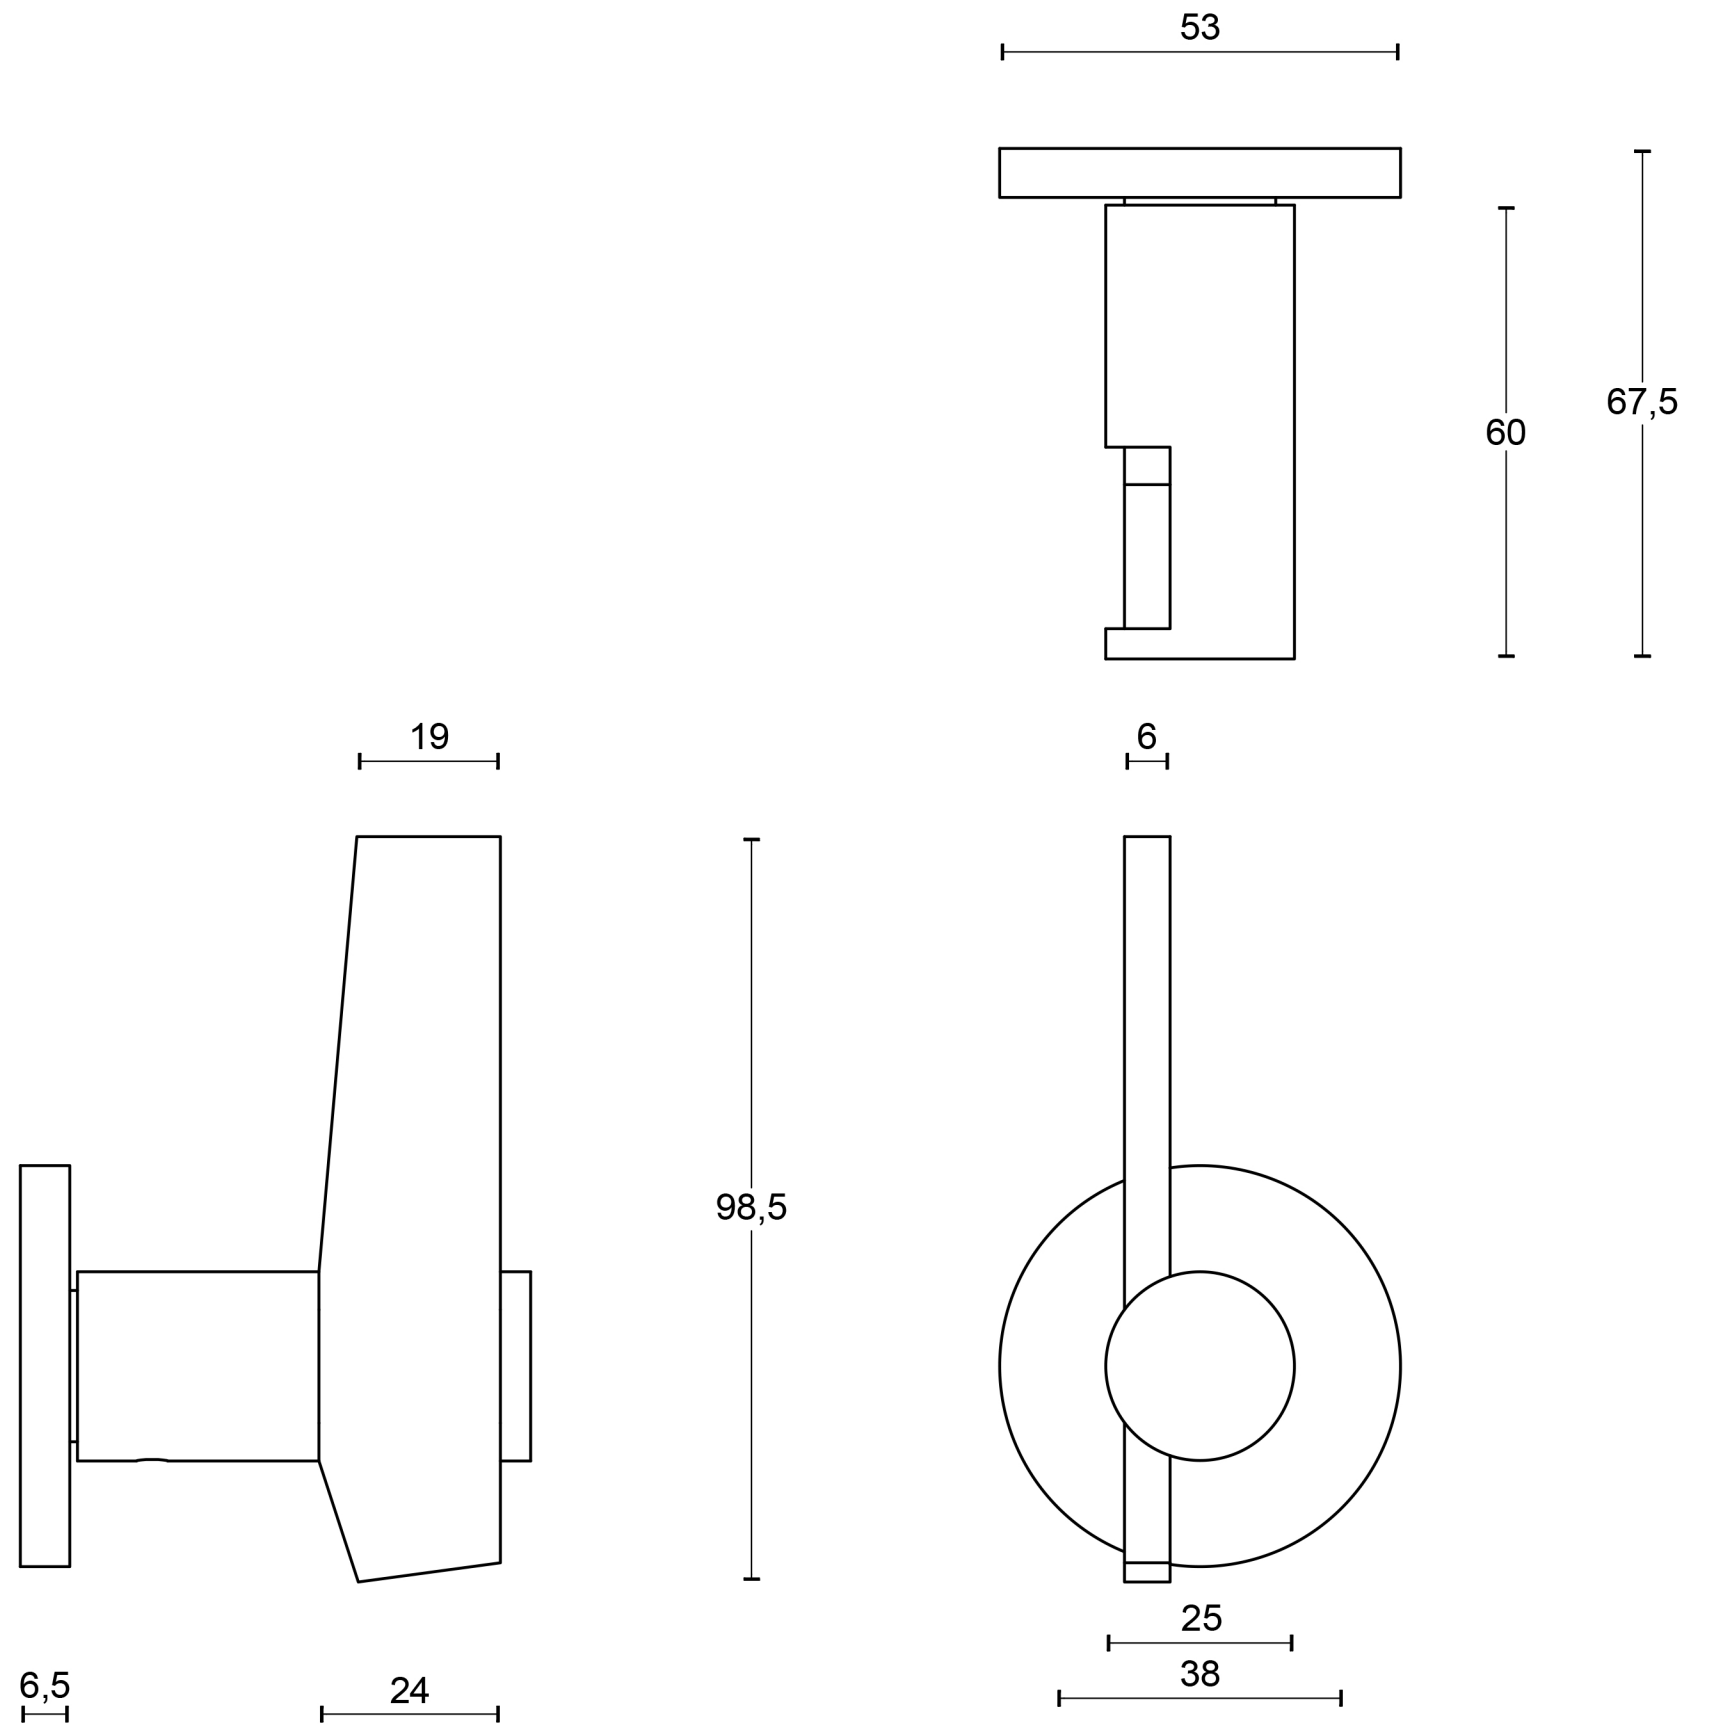

All information on the drawing is the property of Formani Holland B.V. and may not be copied, in any way whatsoever without obtaining the permission in writing from Formani Holland B.V.

**TENSE BB200V/b**

solid front door knob  
stainless steel

|                      |                                   |   |                |
|----------------------|-----------------------------------|---|----------------|
| FORMANI®             |                                   | Part number:  |                |
|                      |                                   | Description:  |                |
| Doc no.:             | 3302K001 B TENSE BB200V b V01.dwg | BB200V/b  | Format:        |
| Drawn by:            | Christian Brimbois                |   | Creation date: |
| FORMANI HOLLAND B.V. |                                   | Formani FROM TWO TEASE ARCHITECTURAL HARDWARE <a href="http://www.twotease.com.au">www.twotease.com.au</a> <a href="mailto:info@twotease.com.au">info@twotease.com.au</a> |                |
|                      |                                   | <b>A3</b>   |                |