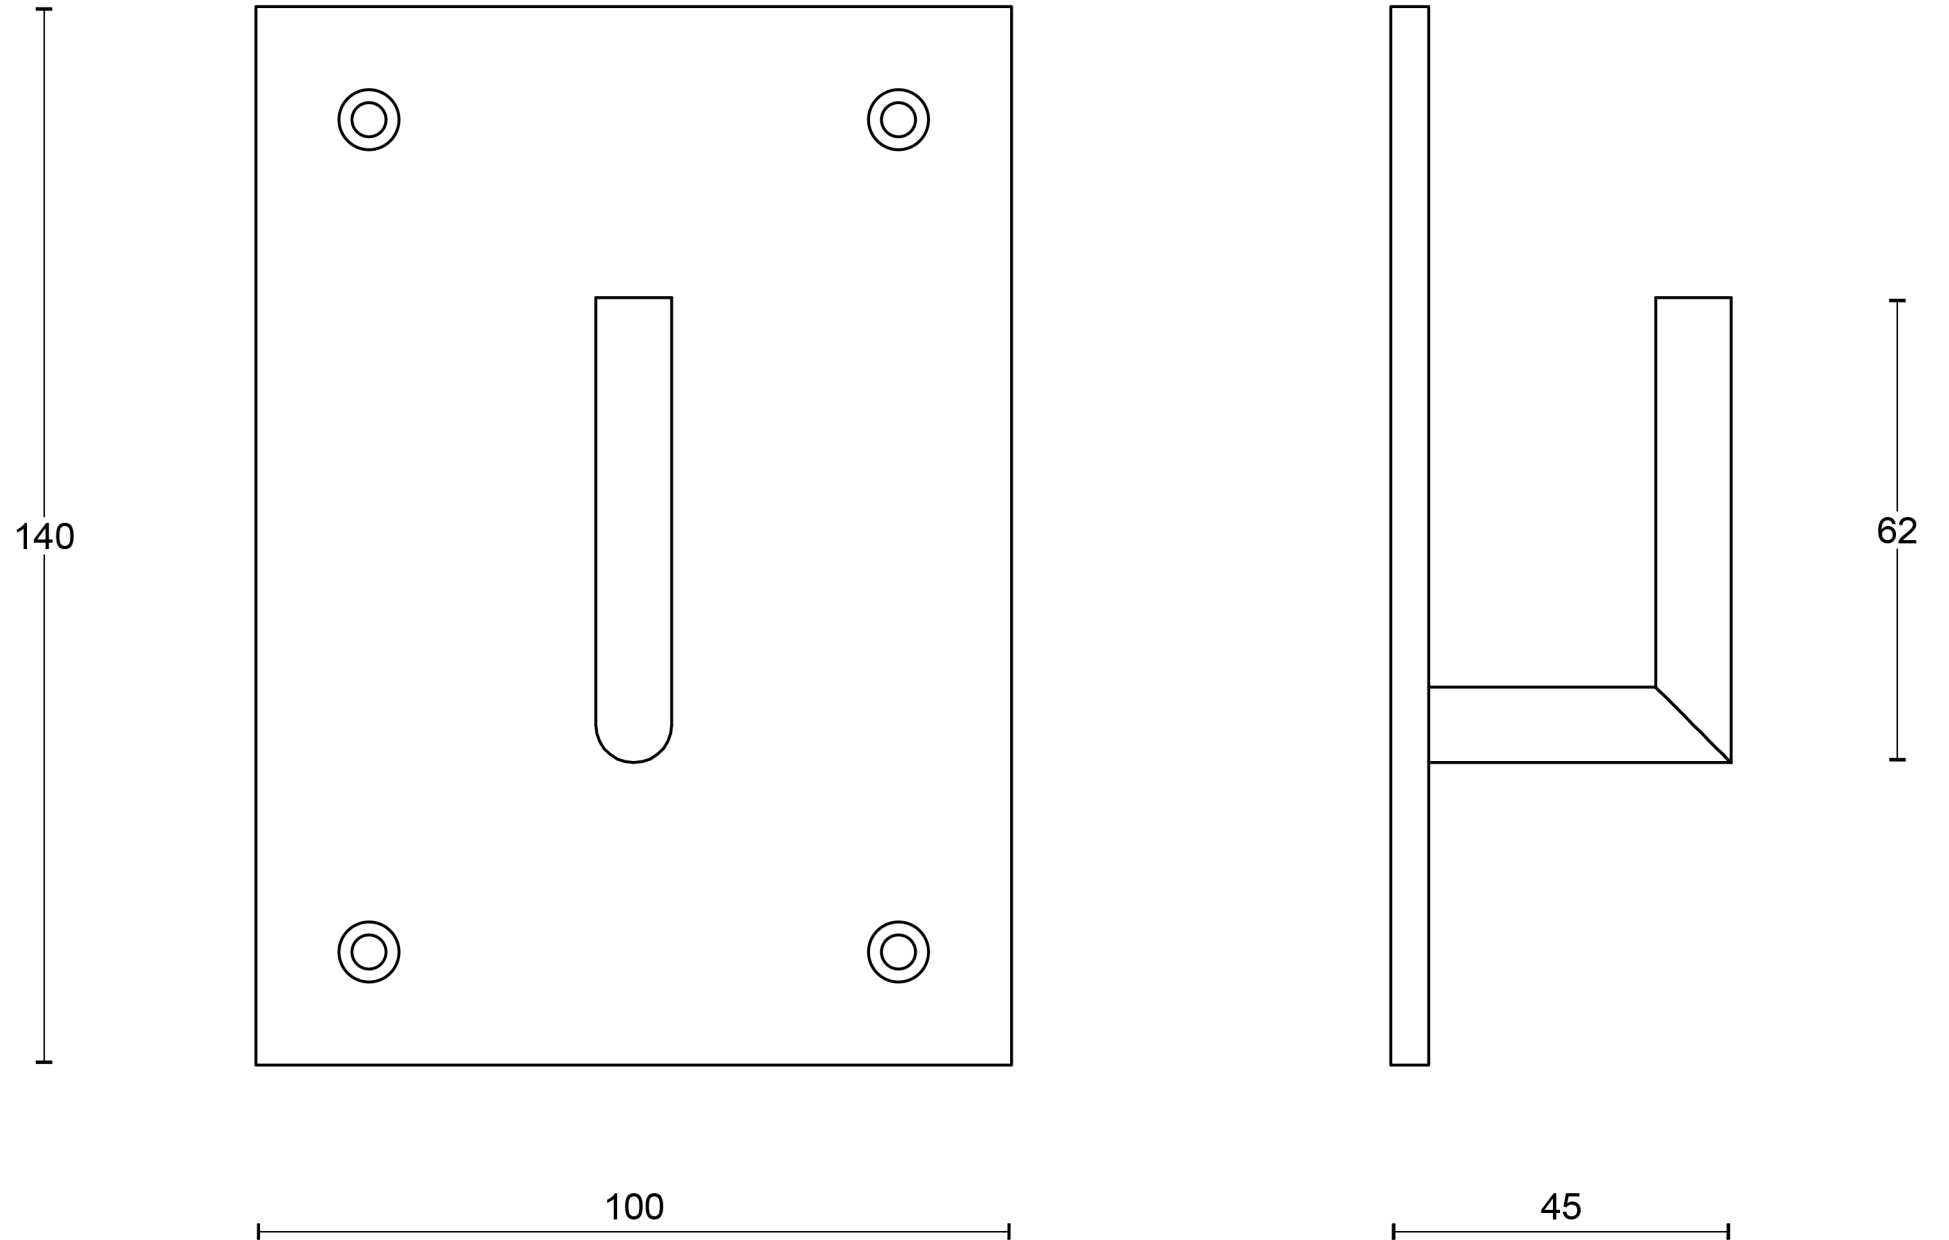

All information on the drawing is the property of Formani Holland B.V. and may not be copied, in any way whatsoever without obtaining the permission in writing from Formani Holland B.V.

PB140

solid hook fixed on plate
stainless steel

| | | | |
|---------------------------------|--------------------------|---------------------------------------------------------------------------------------------------------------------------------------------------------------------------|---------|
| FORMANI[®] | | Part number: | |
| | | PB140 | |
| Doc no.: 2705K003 PB140 V02.dwg | Description: | | Format: |
| Drawn by: Christian Brimbois | Creation date: 26-3-2013 | A3 | |
| Formani Holland B.V. | | Formani FROM TWO TEASE ARCHITECTURAL HARDWARE www.twotease.com.au info@twotease.com.au | |