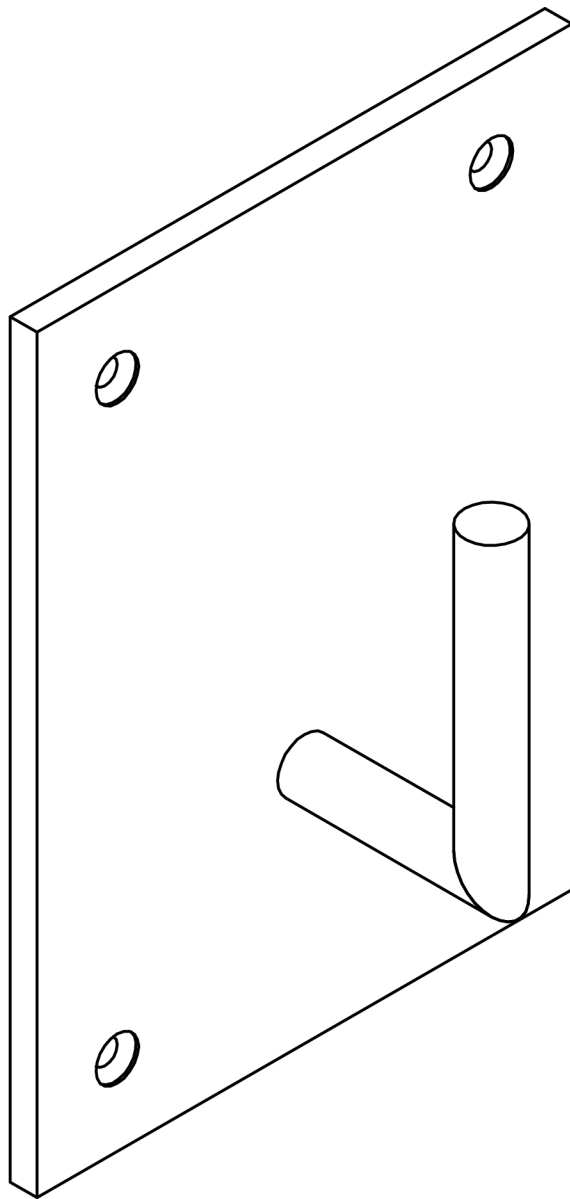

All information on the drawing is the property of Formani Holland B.V. and may not be copied, in any way whatsoever without obtaining the permission in writing from Formani Holland B.V.

PB140

solid hook fixed on plate
stainless steel

| | | | |
|---------------------------------|--------------------------|---------------------------------------------------------------------------------------------------------------------------------------------------------------------------|---------|
| FORMANI[®] | | Part number: | |
| | | PB140 | |
| Doc no.: 2705K003 PB140 V02.dwg | Description: | | Format: |
| Drawn by: Christian Brimbois | Creation date: 26-3-2013 | A3 | |
| Formani Holland B.V. | | Formani FROM TWO TEASE ARCHITECTURAL HARDWARE www.twotease.com.au info@twotease.com.au | |