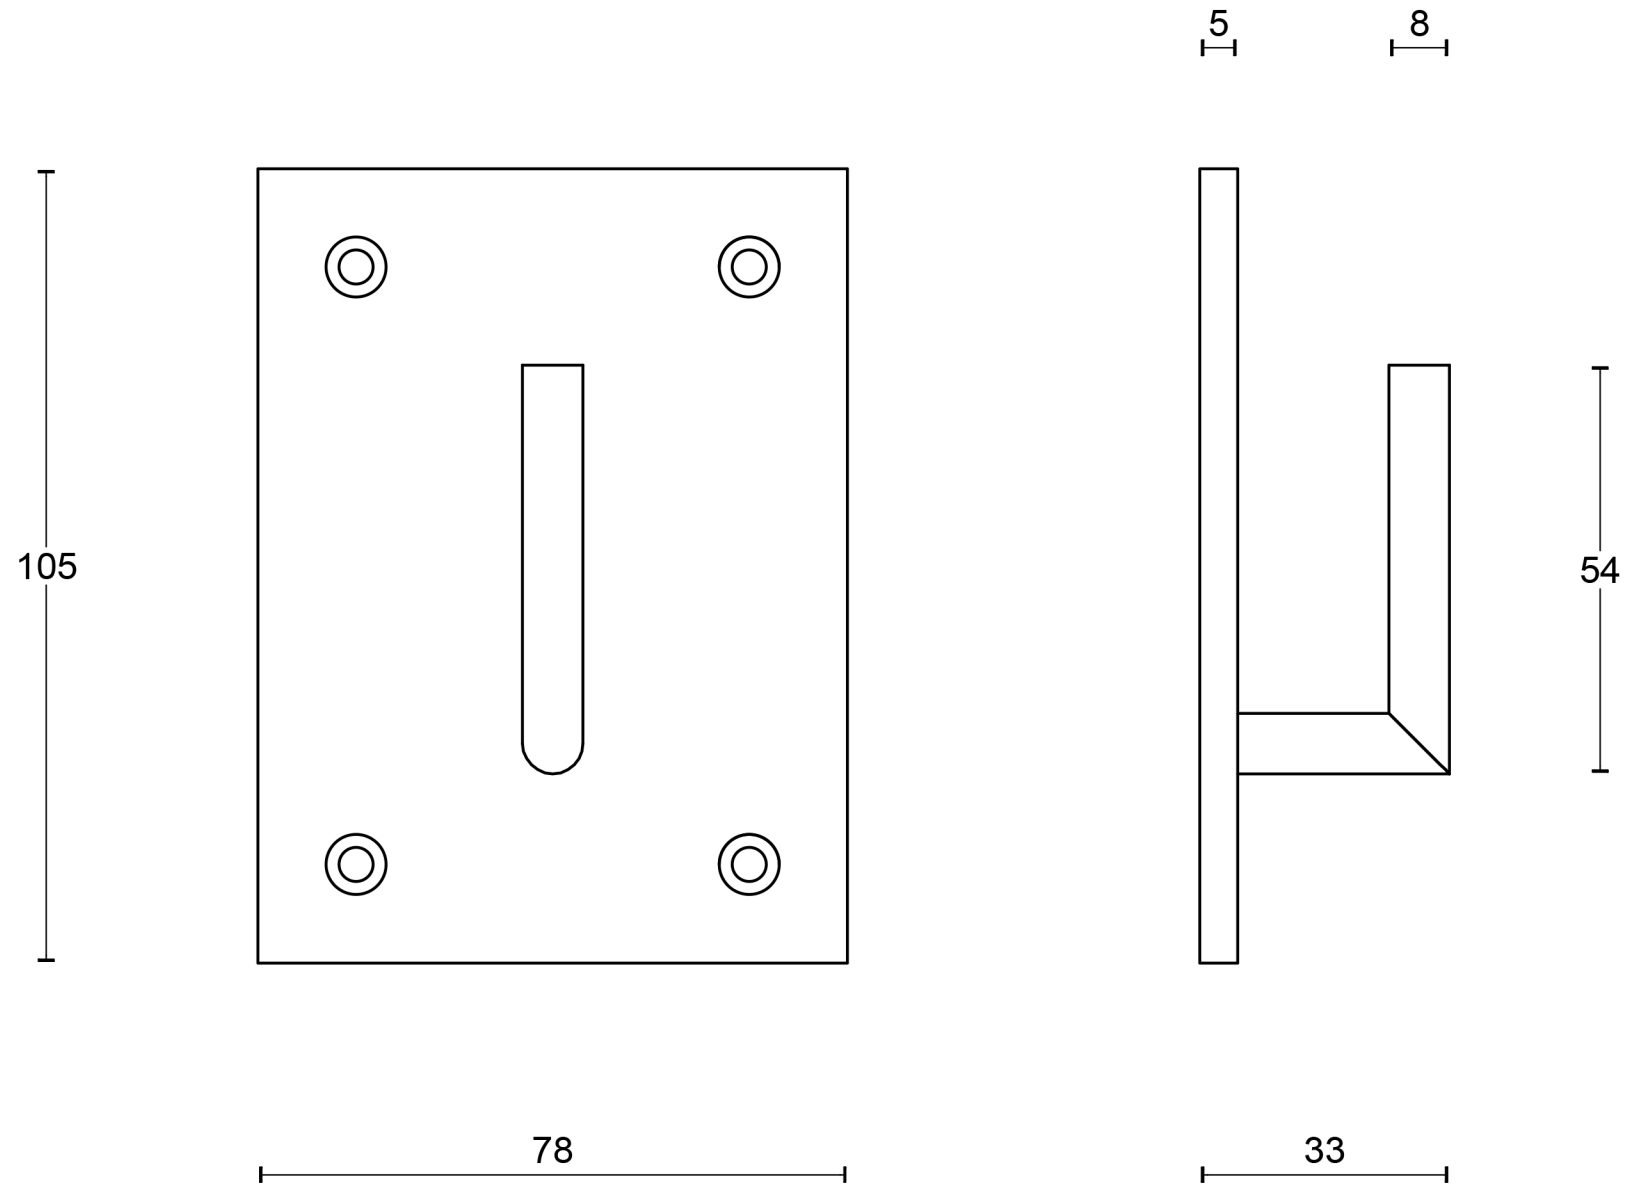

All information on the drawing is the property of Formani Holland B.V. and may not be copied, in any way whatsoever without obtaining the permission in writing from Formani Holland B.V

PB105

solid hook fixed on plate
stainless steel

FORMANI[®]		Part number:	
		PB105	
Doc no.: 2705K002 PB105 V02.dwg		A3	Format:
Drawn by: Christian Brimbois	Creation date: 26-3-2013		
Formani Holland B.V. · Formani FROM TWO TEASE ARCHITECTURAL HARDWARE		www.twotease.com.au info@twotease.com.au	