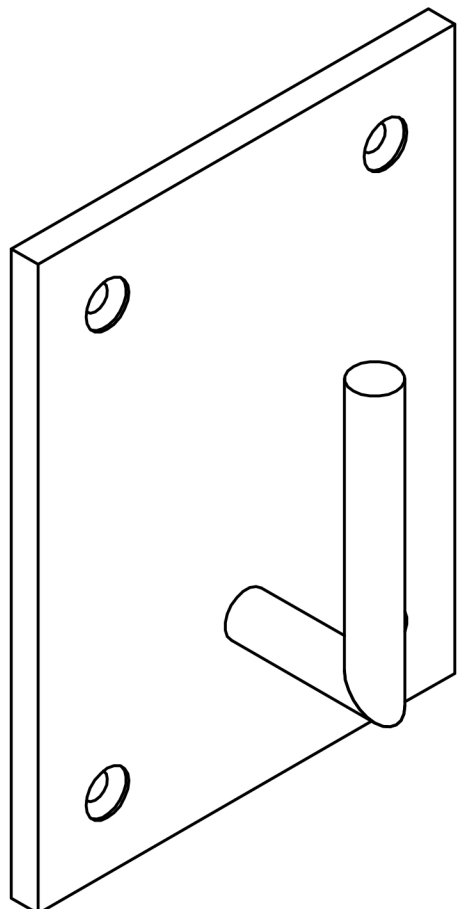

All information on the drawing is the property of Formani Holland B.V. and may not be copied, in any way whatsoever without obtaining the permission in writing from Formani Holland B.V

PB105

solid hook fixed on plate
stainless steel

FORMANI[®]		Part number:	
		PB105	
Doc no.: 2705K002 PB105 V02.dwg		A3	Format:
Drawn by: Christian Brimbois	Creation date: 26-3-2013		
Formani Holland B.V. · Formani FROM TWO TEASE ARCHITECTURAL HARDWARE		www.twotease.com.au info@twotease.com.au	