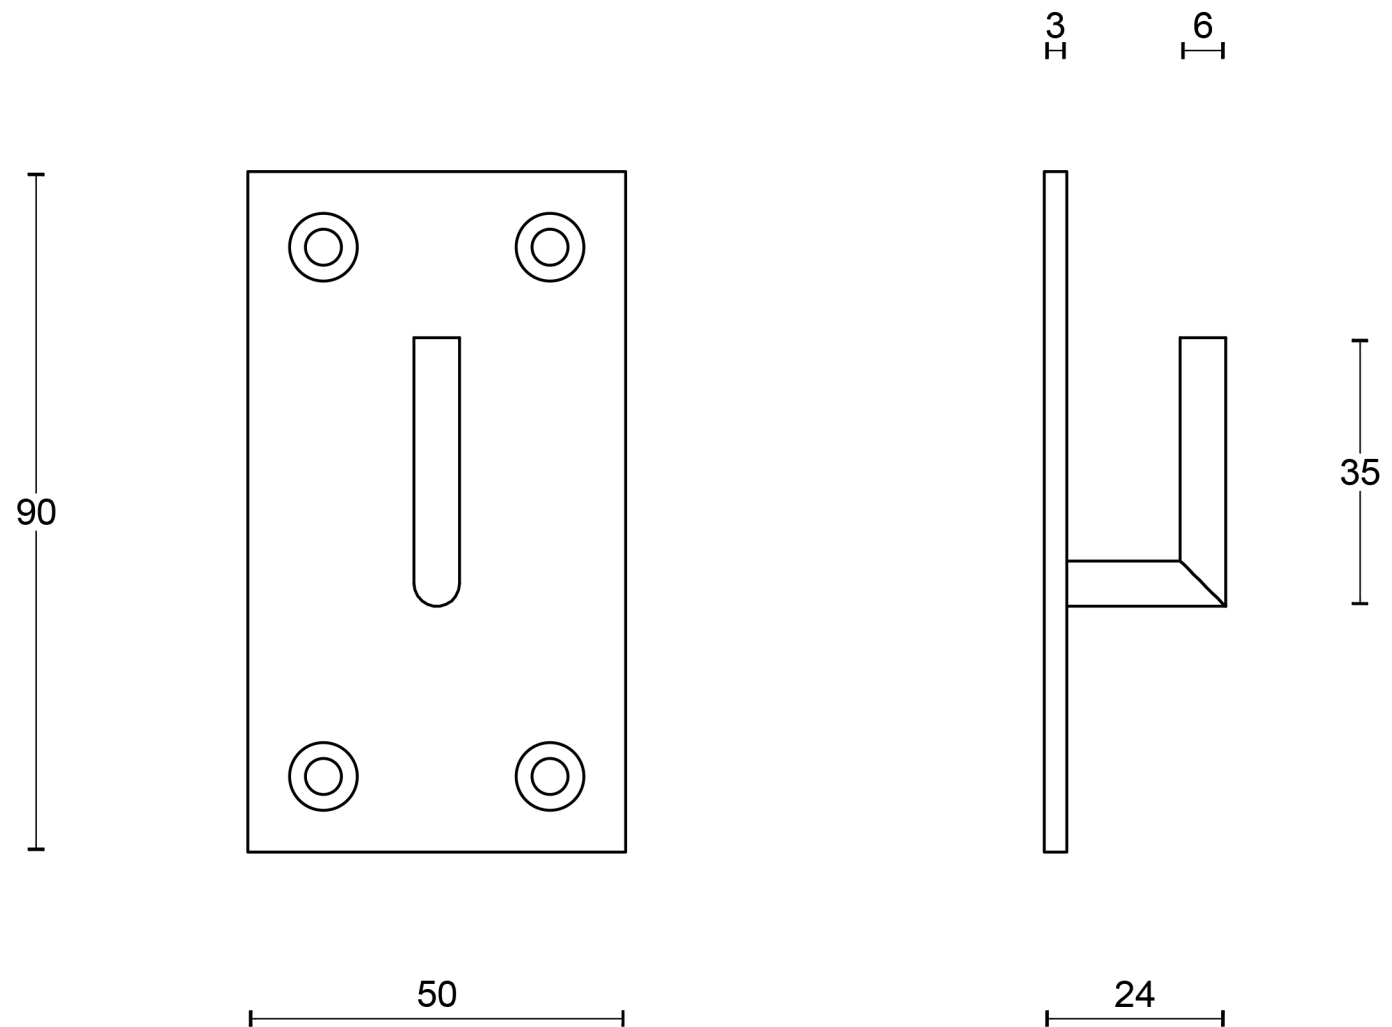

All information on the drawing is the property of Formani Holland B.V. and may not be copied, in any way whatsoever without obtaining the permission in writing from Formani Holland B.V.

PB90

solid hook fixed on plate
stainless steel

FORMANI[®]		Part number:	
		PB90	
Doc no.: 2705K001 PB90 V02.dwg		A3	Format:
Drawn by: Christian Brimbois	Creation date: 26-3-2013		
Formani Holland B.V. · Formani FROM TWO TEASE ARCHITECTURAL HARDWARE		www.twotease.com.au info@twotease.com.au	