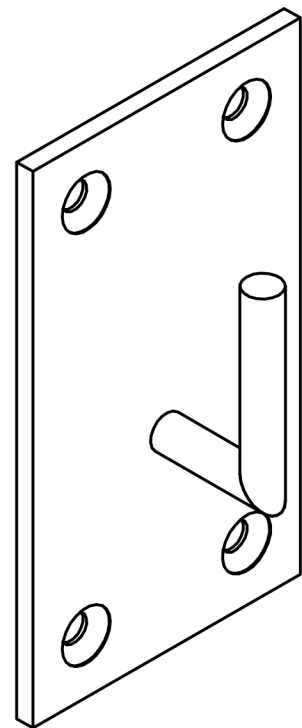

All information on the drawing is the property of Formani Holland B.V. and may not be copied, in any way whatsoever without obtaining the permission in writing from Formani Holland B.V.

PB90

solid hook fixed on plate
stainless steel

FORMANI[®]		Part number:	
		PB90	
Doc no.: 2705K001 PB90 V02.dwg		A3	Format:
Drawn by: Christian Brimbois	Creation date: 26-3-2013		
Formani Holland B.V. · Formani FROM TWO TEASE ARCHITECTURAL HARDWARE		www.twotease.com.au info@twotease.com.au	