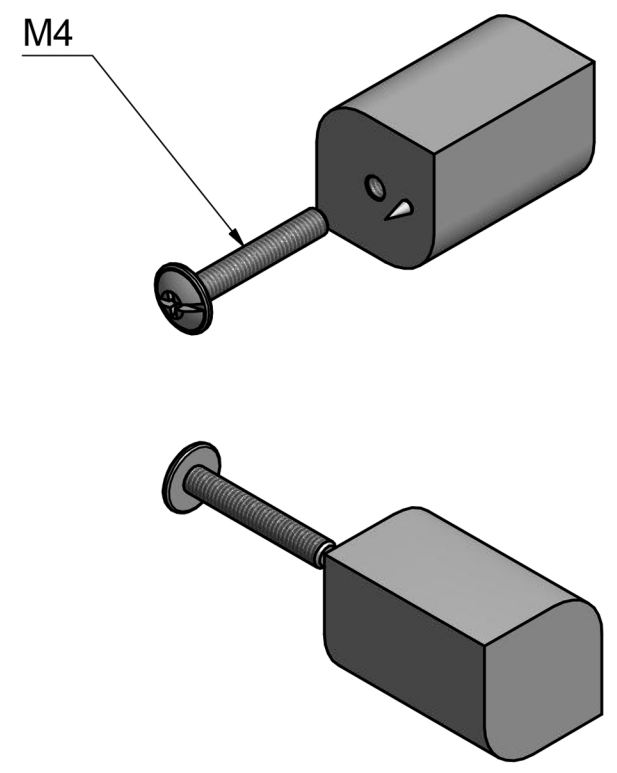

All information on the drawing is the property of Formani Holland B.V. and may not be copied, in any way whatsoever without obtaining the permission in writing from Formani Holland B.V.

**PB23M**

solid cabinet knob  
stainless steel

<b>FORMANI<sup>®</sup></b>		Part number:	
		<b>PB23M</b>	
Doc no.:	2704P023 PB23M V02.dwg	<b>A3</b>	Format:
Drawn by:	Christian Brimbois		Creation date:
Formani Holland B.V.		Formani FROM TWO TEASE ARCHITECTURAL HARDWARE	
www.twotease.com.au info@twotease.com.au			