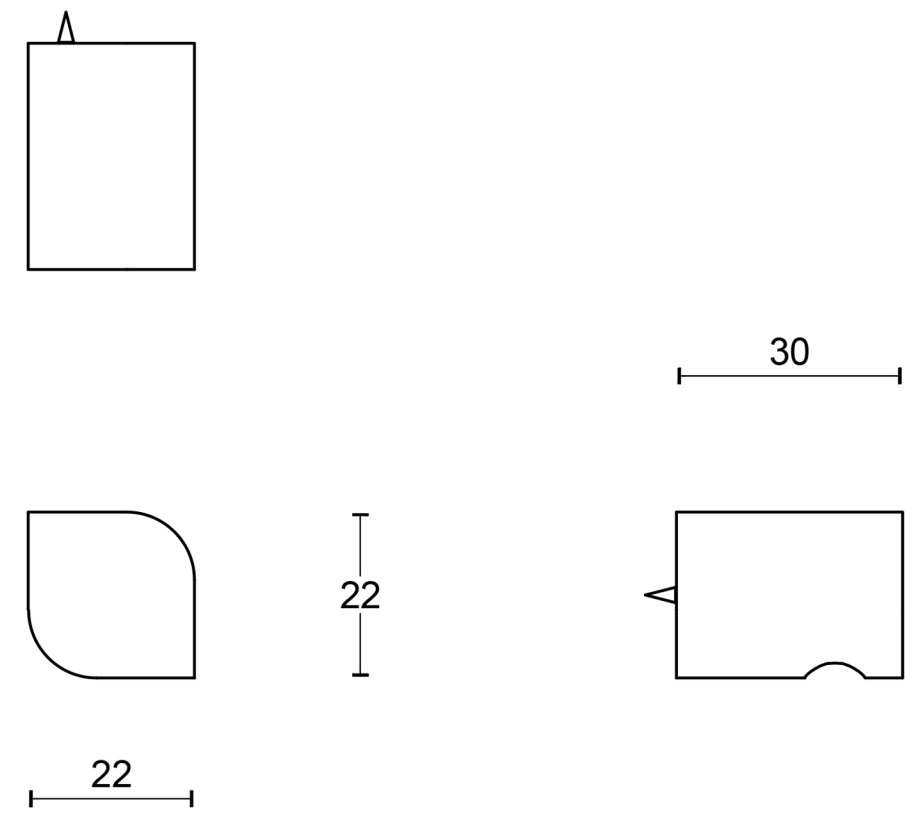

<b>FORMANI<sup>®</sup></b>		Part number:	
		<b>PB23M</b>	
Doc no.:	2704P023 PB23M V02.dwg	<b>A3</b>	Format:
Drawn by:	Christian Brimbois		Creation date:
Formani Holland B.V.		Formani FROM TWO TEASE ARCHITECTURAL HARDWARE	
www.twotease.com.au info@twotease.com.au			