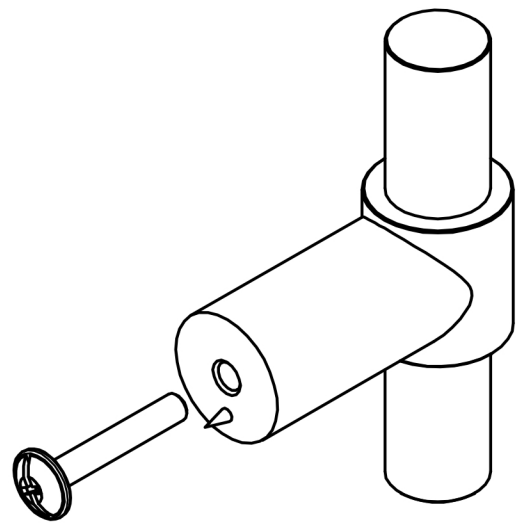

All information on the drawing is the property of Formani Holland B.V. and may not be copied, in any way whatsoever without obtaining the permission in writing from Formani Holland B.V.

PB14

solid cabinet knob
stainless steel

14

20

70

19

50

22

FORMANI®		Part number:	
Doc no.: 2704P002 PB14 V02.dwg		PB14	Format:
Drawn by: Christian Brimbois	Creation date: 25-3-2013		A3
Formani Holland B.V. · Formani FROM TWO TEASE ARCHITECTURAL HARDWARE		www.twotease.com.au info@twotease.com.au	